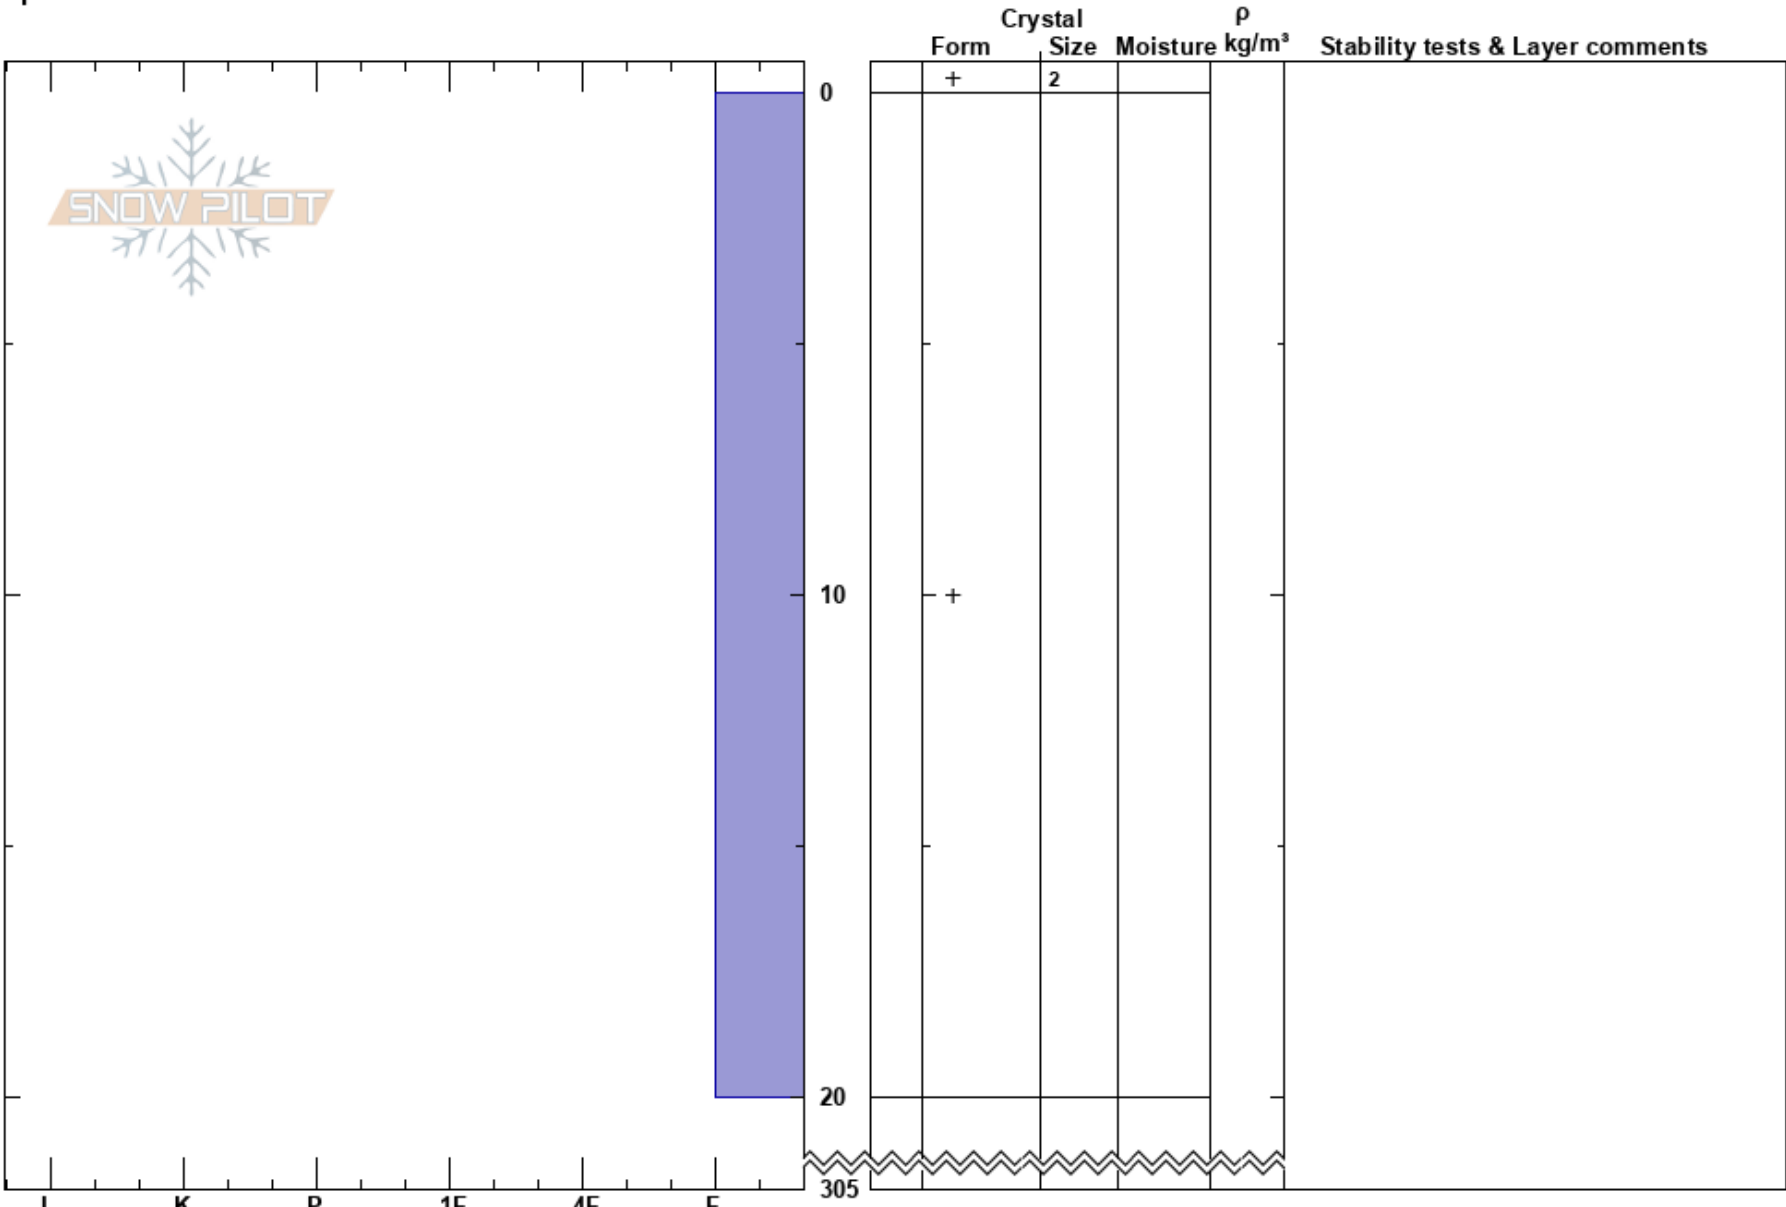

Showtime Right
Monashee
BC
Elevation: 2031 m
Aspect: SE
Specifics:

Mustang Powder
23/02/2022 - 13:00
Co-ord: 11U 377713W 5681186N
Slope Angle: 35°
Wind Loading:

Stability: HS:305
Air Temperature: -13.5°C
Sky Cover: OVC
Precipitation: NO
Wind: Calm

Layer Notes:

PF: 45

PS: 30

Notes: