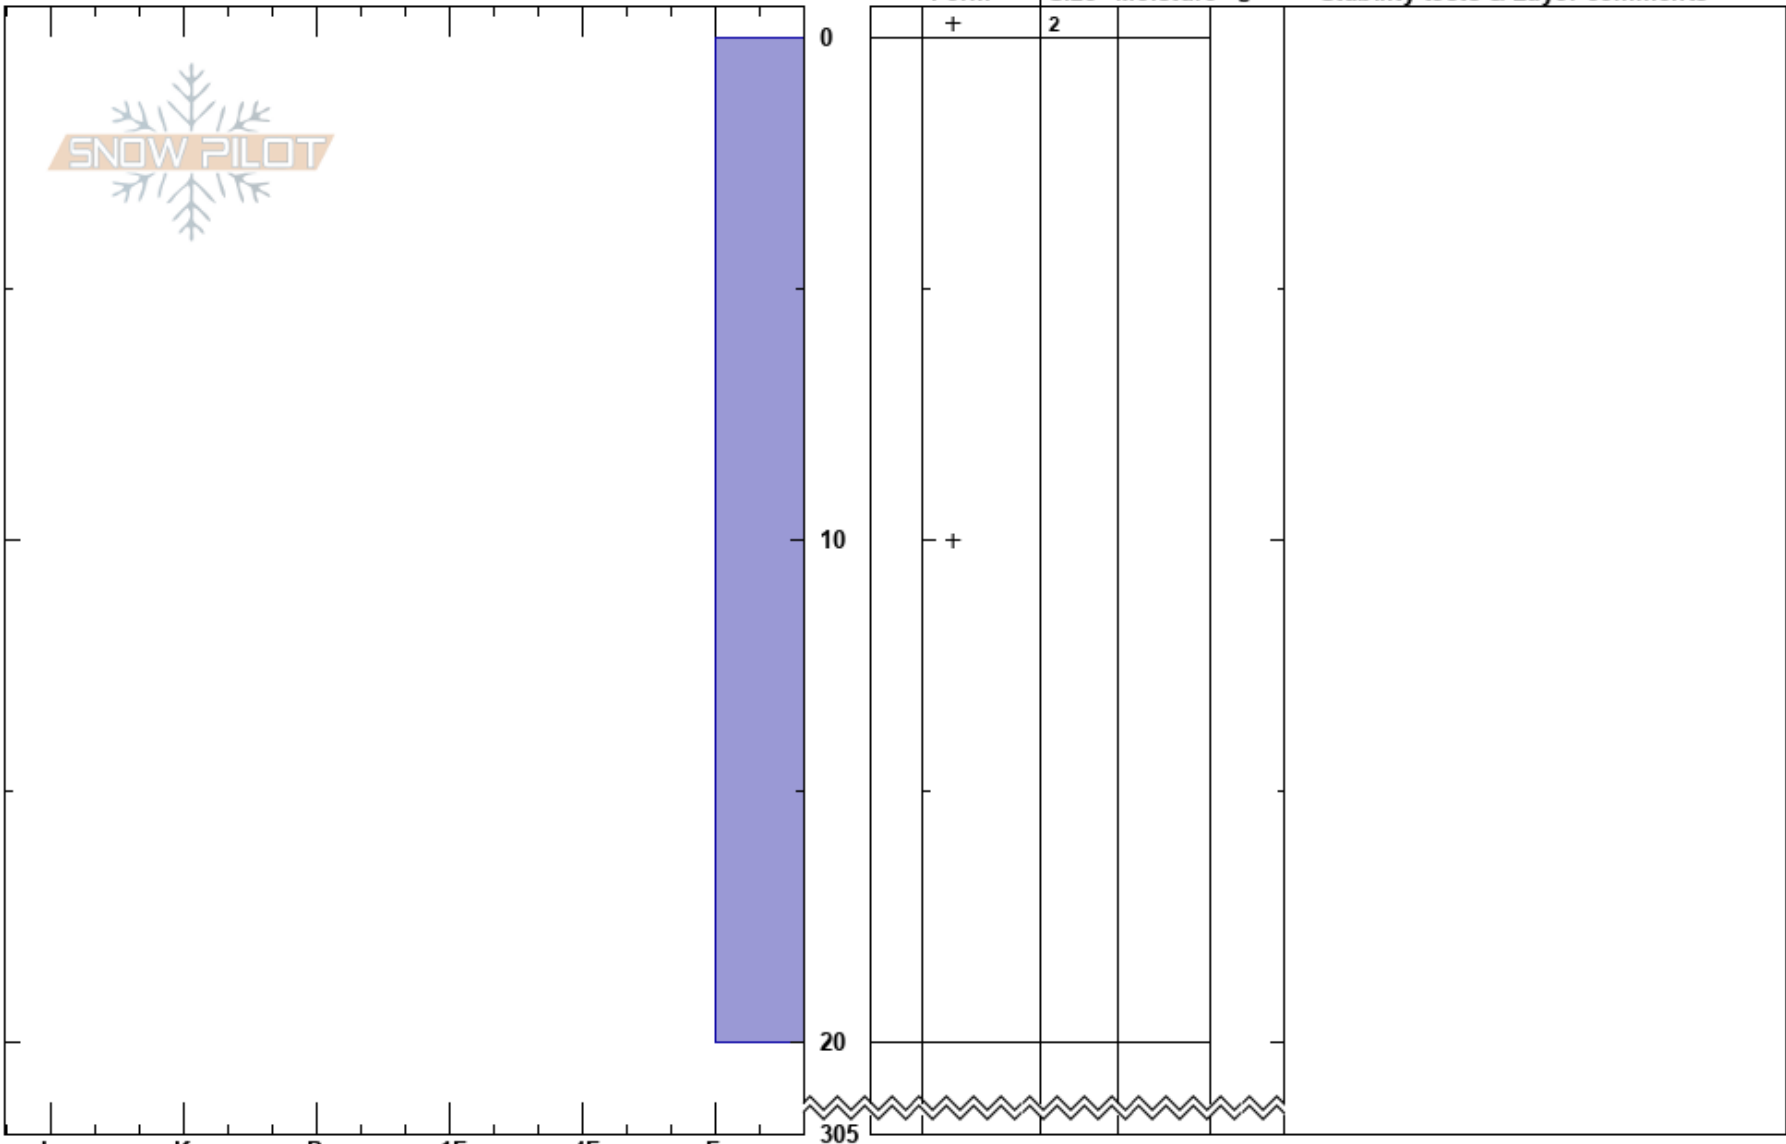

Showtime Right  
Monashee  
BC  
Elevation: 2031 m  
Aspect: SE  
Specifics:

Mustang Powder  
23/02/2022 - 13:00  
Co-ord: 11U 377713W 5681186N  
Slope Angle: 35°  
Wind Loading:

Stability: HS:305  
Air Temperature: -13.5°C  
Sky Cover: OVC  
Precipitation: NO  
Wind: Calm

Layer Notes:

PF: 45  
PS: 30

Notes: