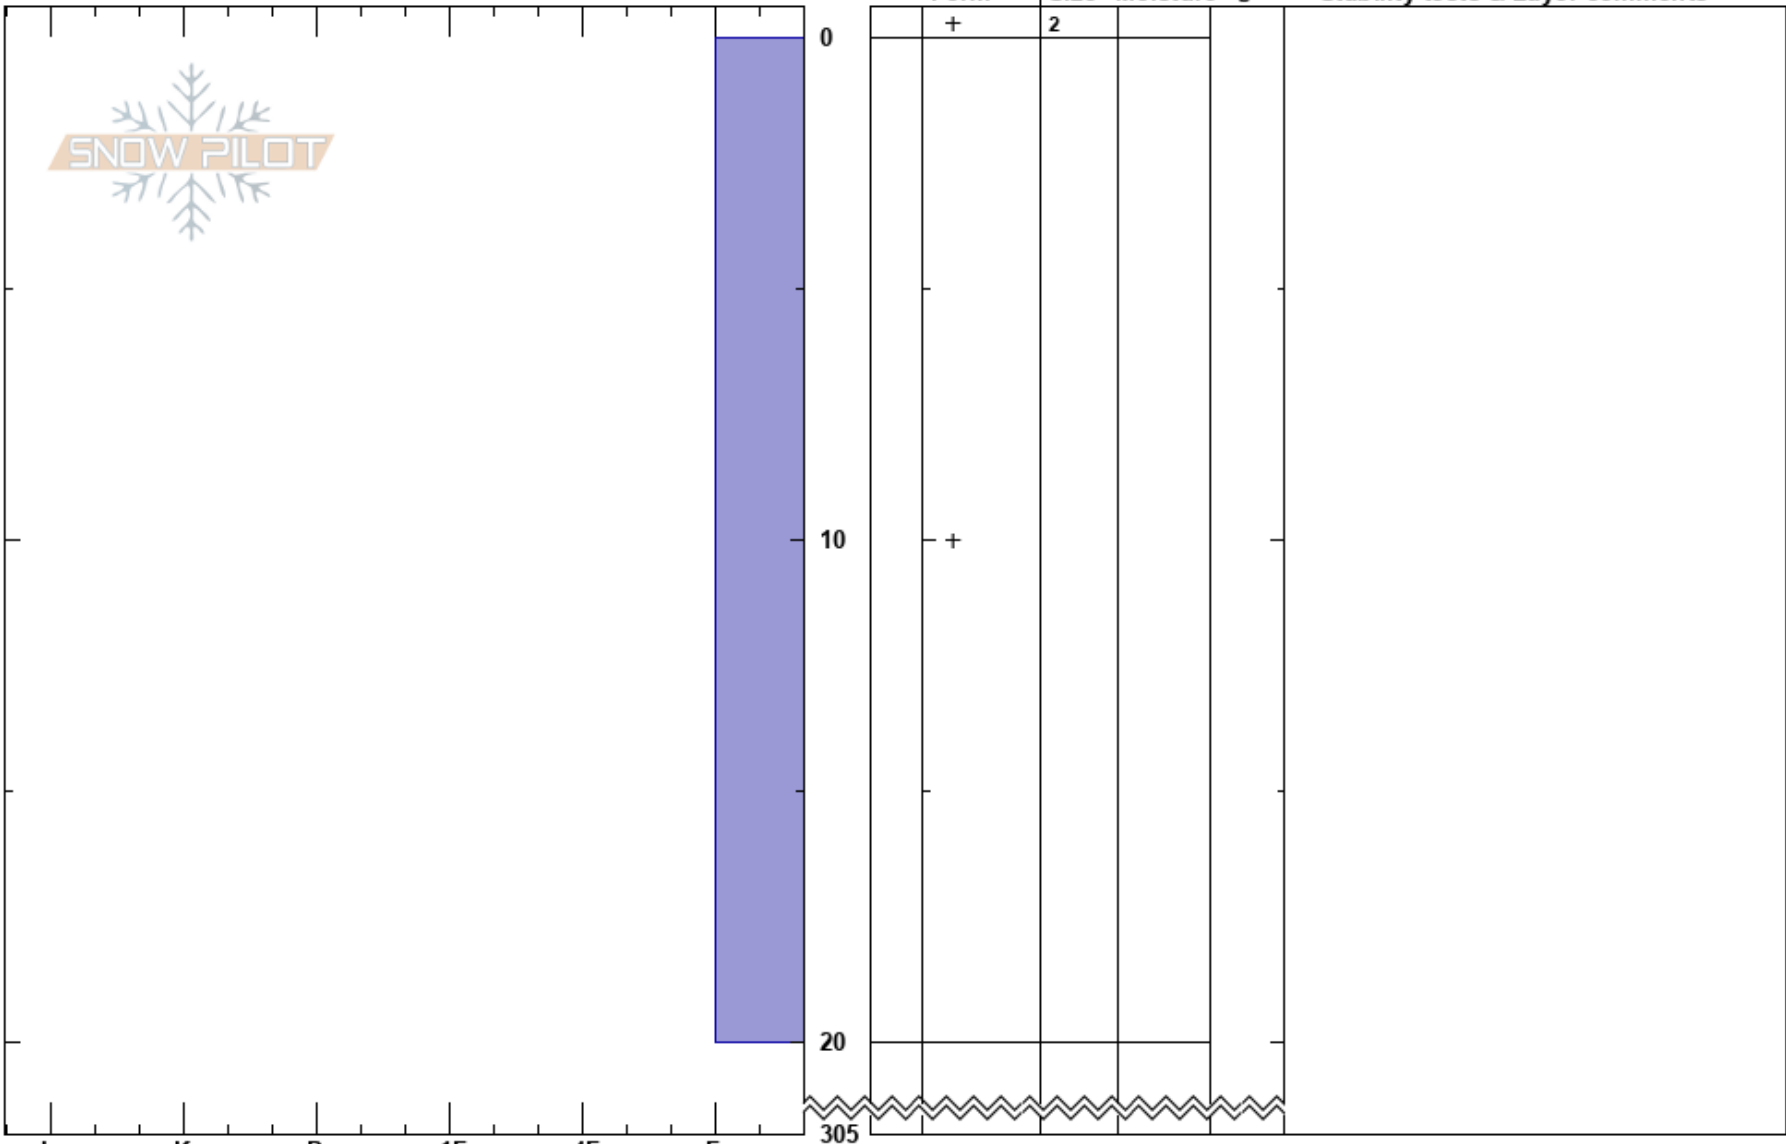

Showtime Right
Monashee
BC
Elevation: 2031 m
Aspect: SE
Specifics:

Mustang Powder
23/02/2022 - 13:00
Co-ord: 11U 377713W 5681186N
Slope Angle: 35°
Wind Loading:

Stability: HS:305
Air Temperature: -13.5°C
Sky Cover: OVC
Precipitation: NO
Wind: Calm

Layer Notes:

PF: 45
PS: 30

Notes: