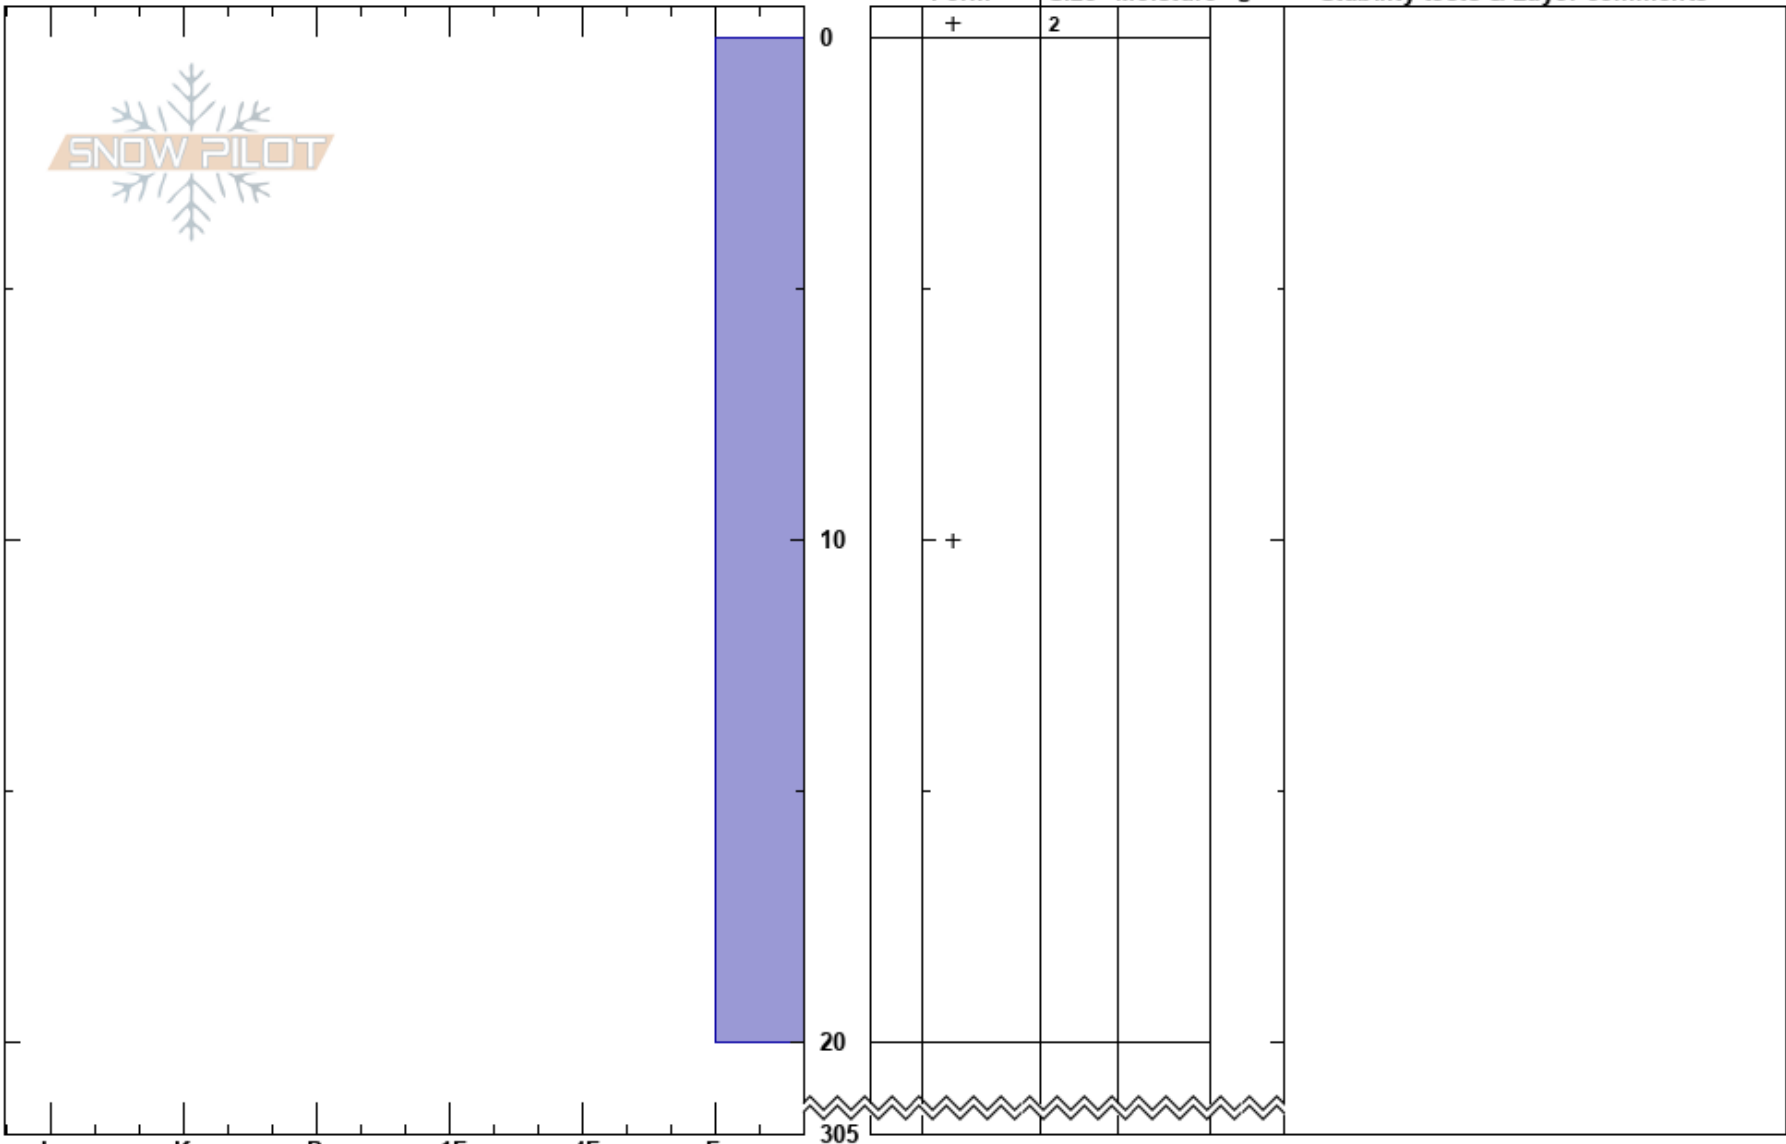

Showtime Right
Monashee
BC
Elevation: 2031 m
Aspect: SE
Specifics:

Mustang Powder
23/02/2022 - 13:00
Co-ord: 11U 377713W 5681186N
Slope Angle: 35°
Wind Loading:

Stability: HS:305
Air Temperature: -13.5°C
Sky Cover: OVC
Precipitation: NO
Wind: Calm

Layer Notes:

PF: 45

PS: 30

I K P 1F 4F F 305

Notes: