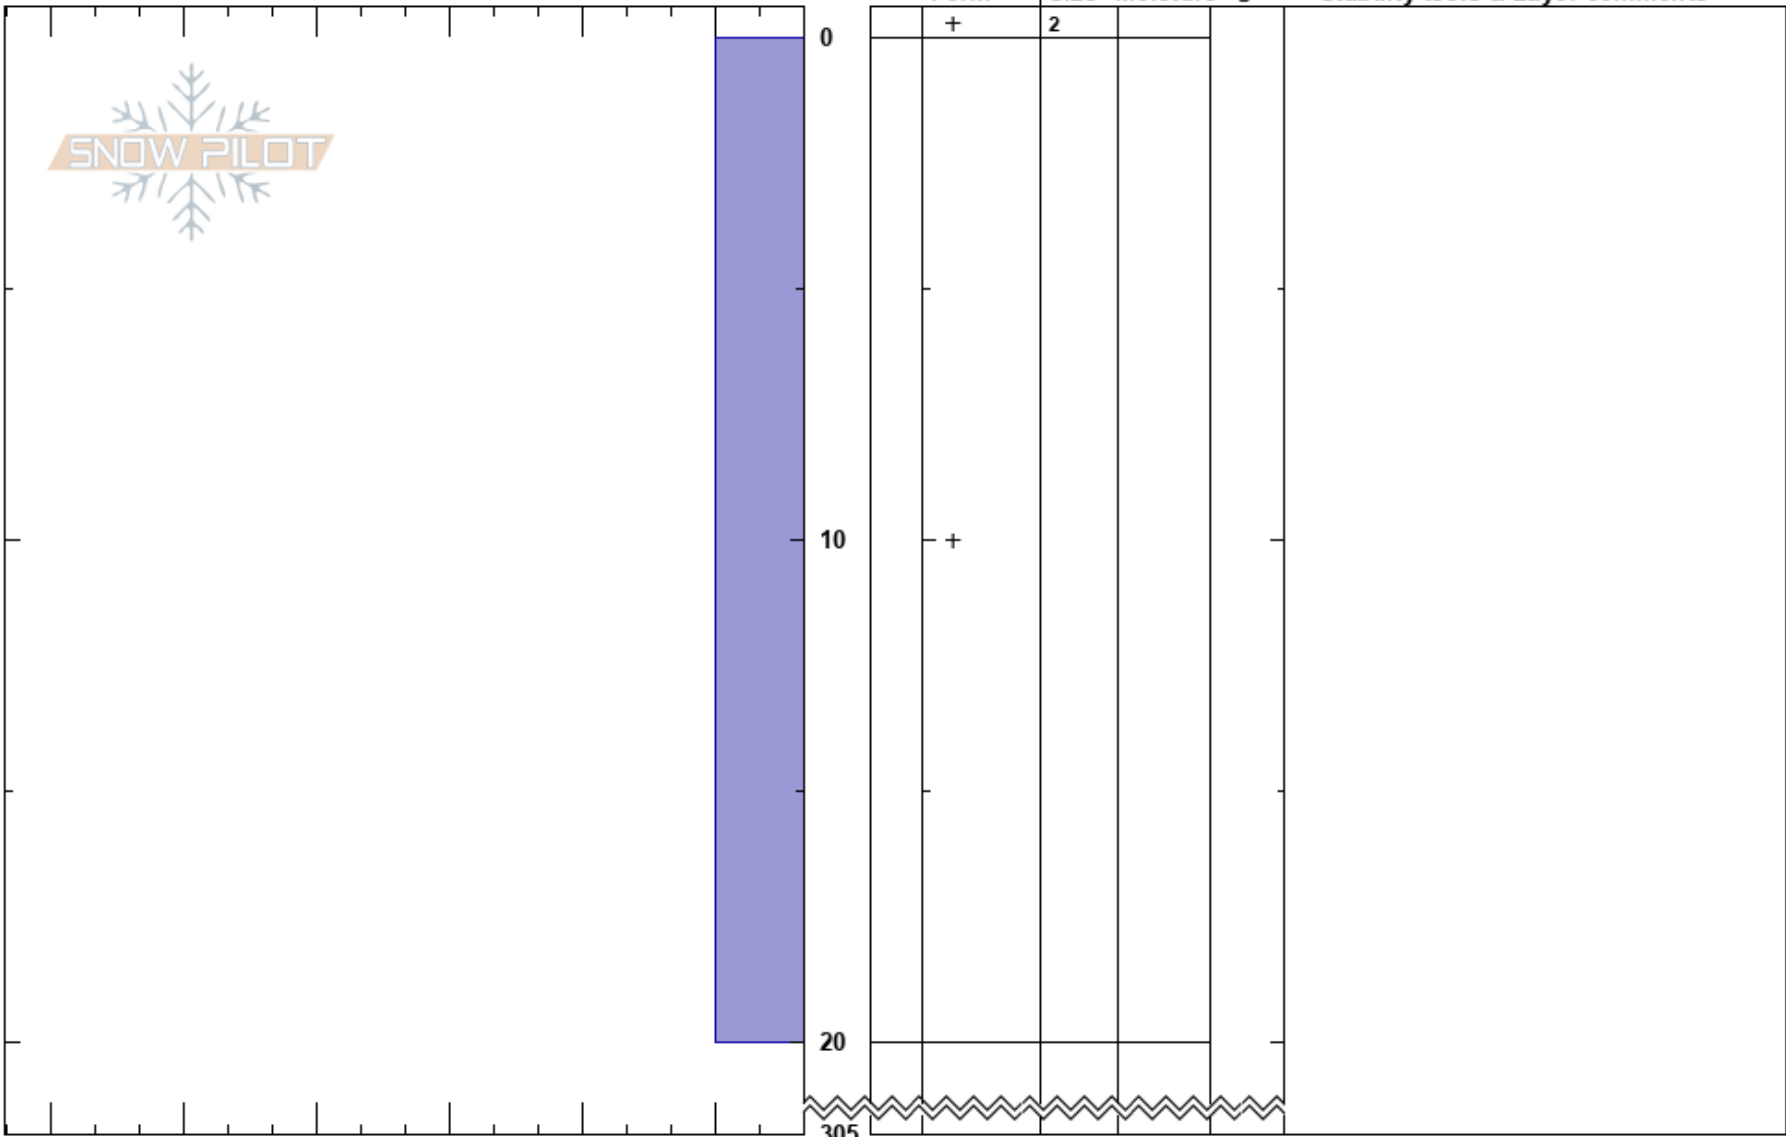

Showtime Right
Monashee
BC
Elevation: 2031 m
Aspect: SE
Specifics:

Mustang Powder
23/02/2022 - 13:00
Co-ord: 11U 377713W 5681186N
Slope Angle: 35°
Wind Loading:

Stability: HS:305
Air Temperature: -13.5°C
Sky Cover: OVC
Precipitation: NO
Wind: Calm

Layer Notes:

PF: 45
PS: 30

Notes: