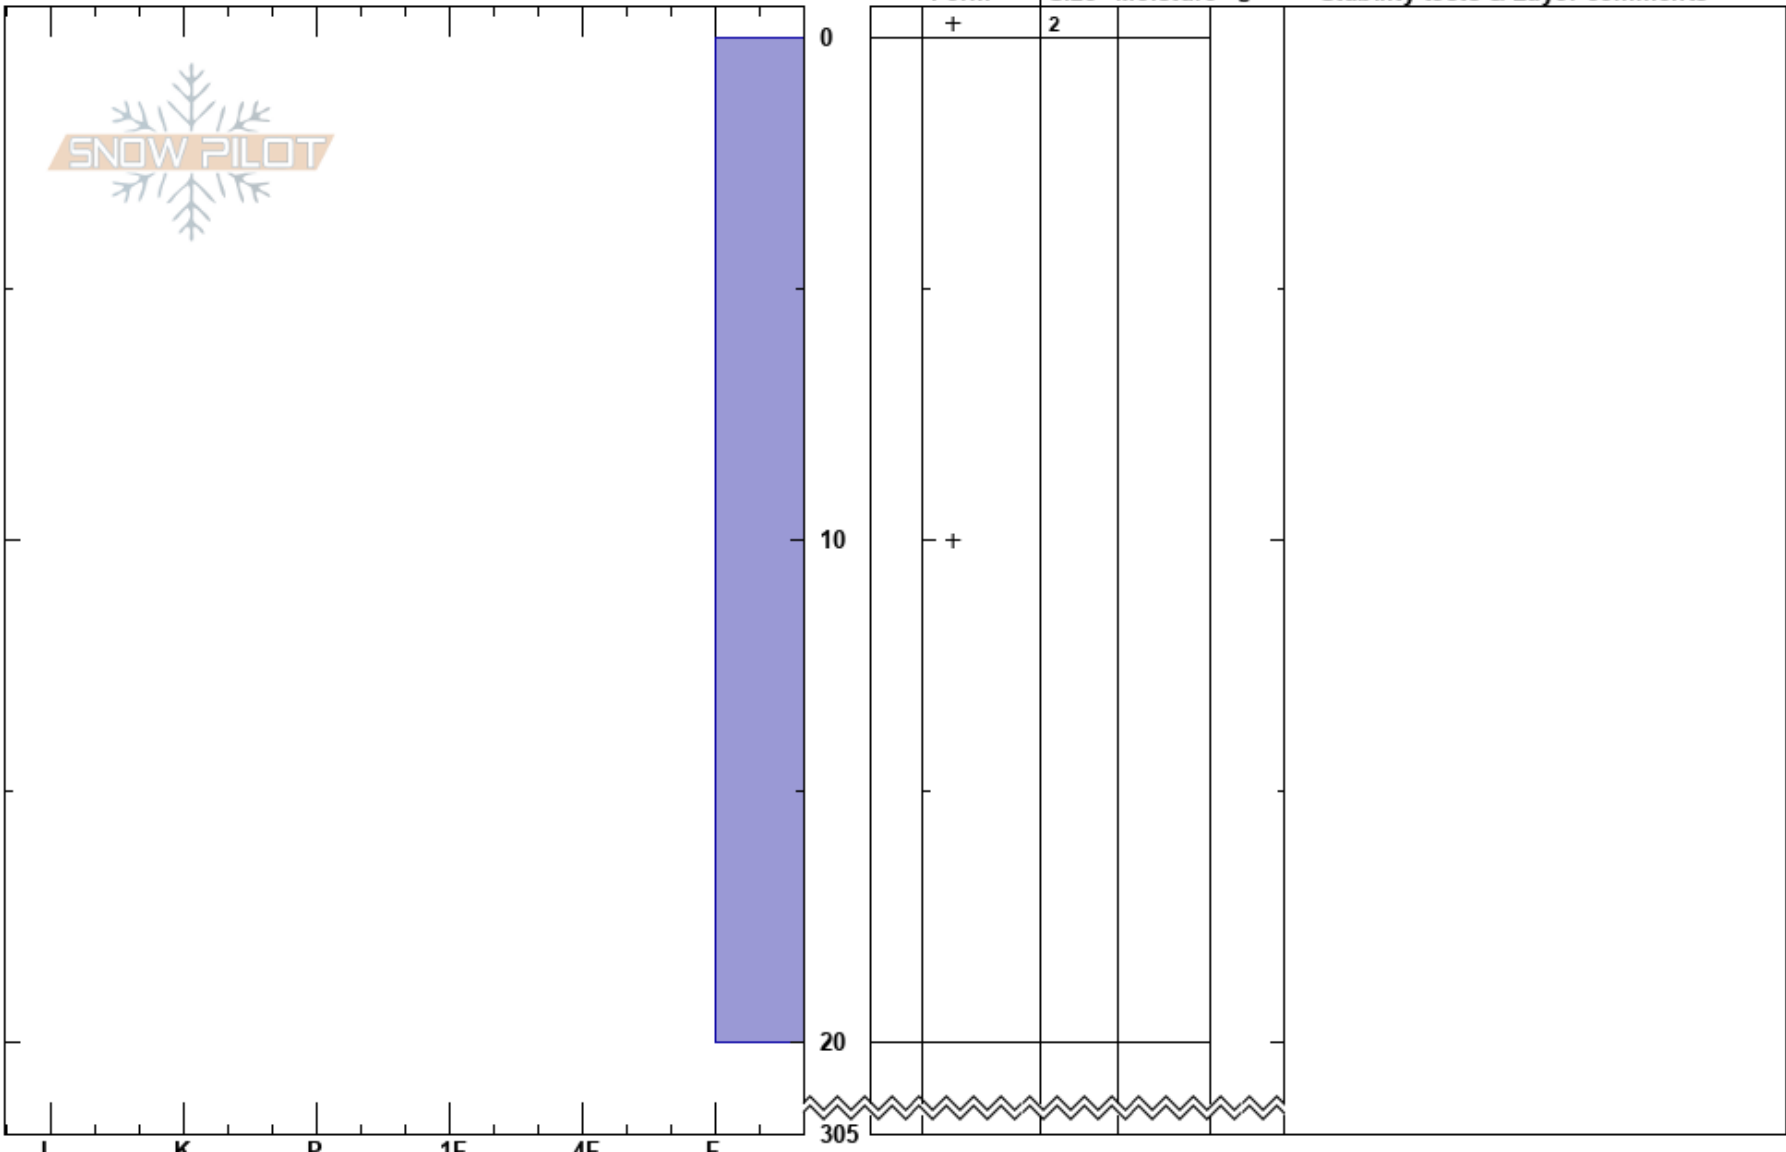

Showtime Right
Monashee
BC
Elevation: 2031 m
Aspect: SE
Specifics:

Mustang Powder
23/02/2022 - 13:00
Co-ord: 11U 377713W 5681186N
Slope Angle: 35°
Wind Loading:

Stability: HS:305
Air Temperature: -13.5°C
Sky Cover: OVC
Precipitation: NO
Wind: Calm

Layer Notes:

PF: 45
PS: 30

Notes: