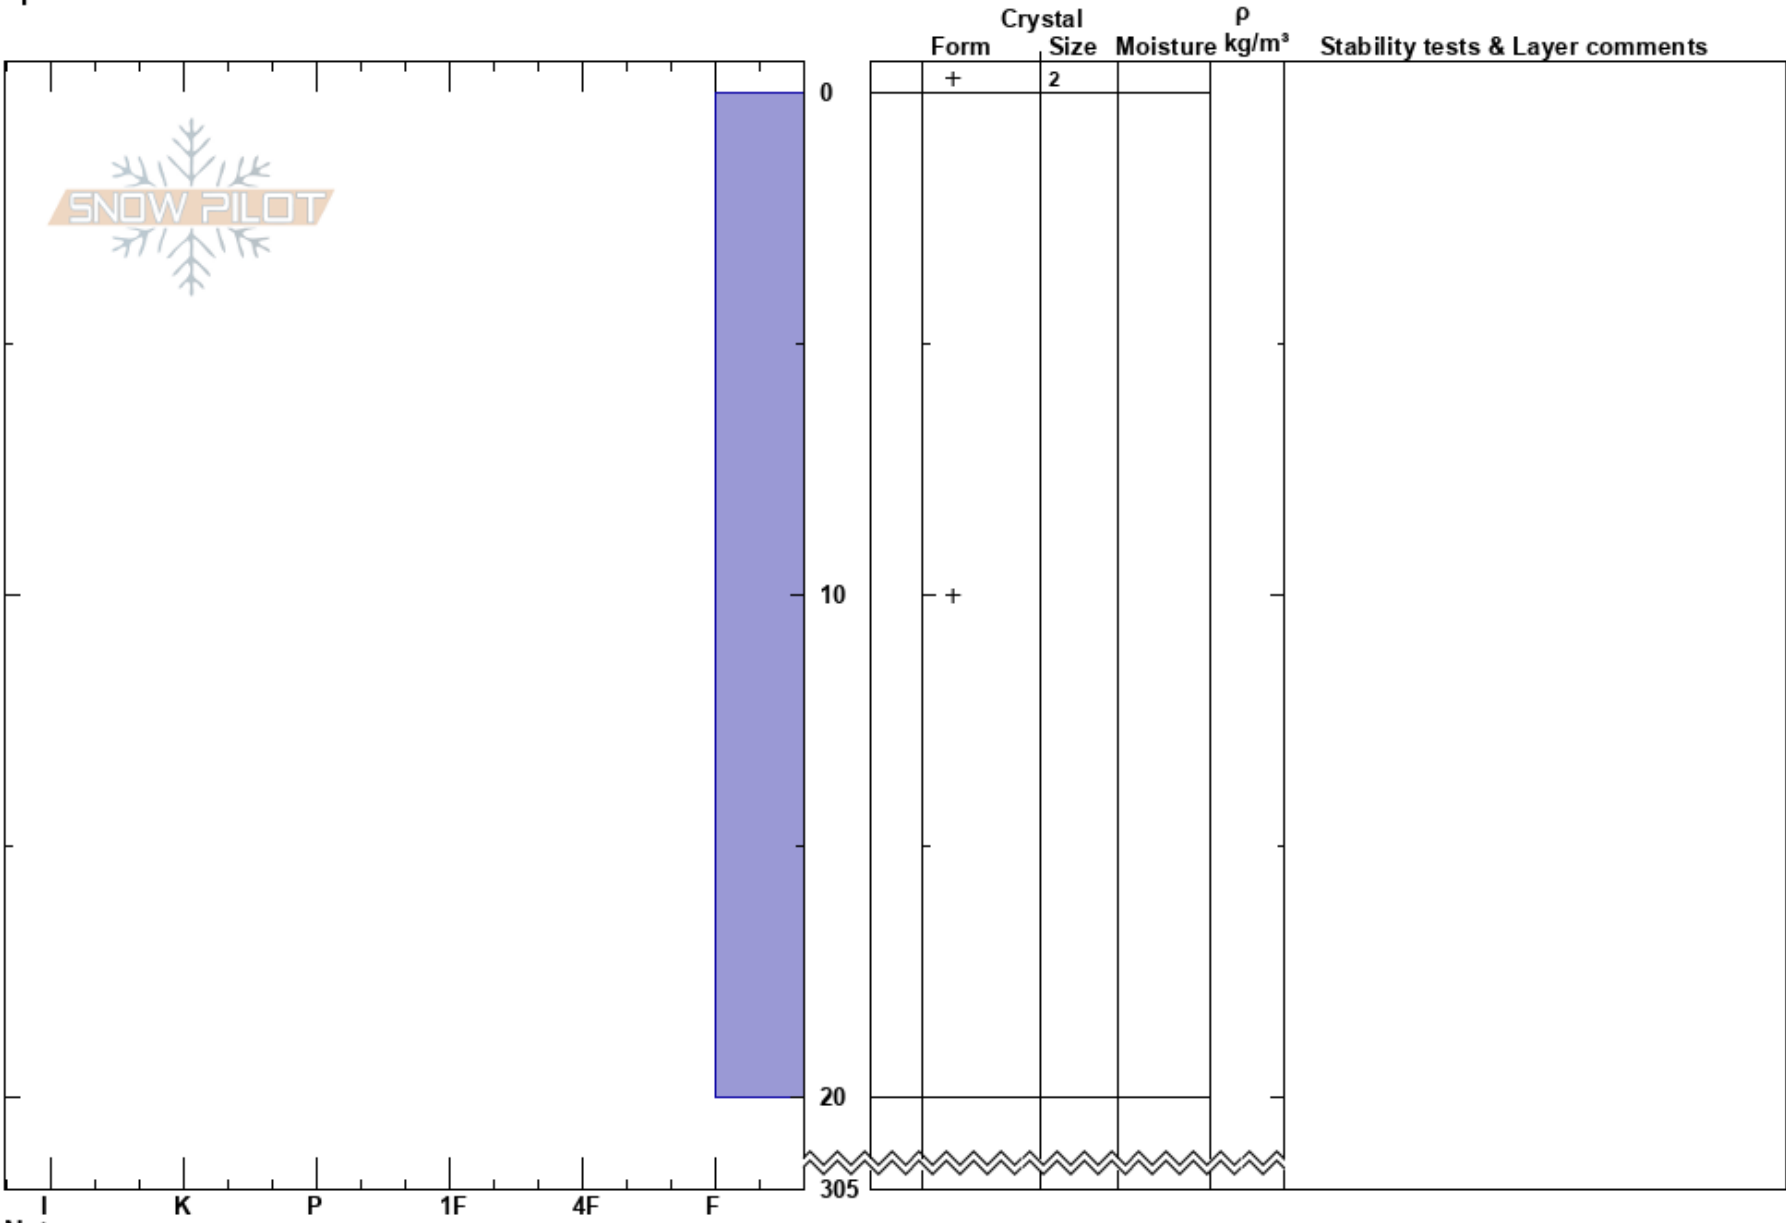

Showtime Right
Monashee
BC
Elevation: 2031 m
Aspect: SE
Specifics:

Mustang Powder
23/02/2022 - 13:00
Co-ord: 11U 377713W 5681186N
Slope Angle: 35°
Wind Loading:

Stability: HS:305
Air Temperature: -13.5°C
Sky Cover: OVC
Precipitation: NO
Wind: Calm

Layer Notes:
PF: 45
PS: 30

Notes: I K P 1F 4F F 305