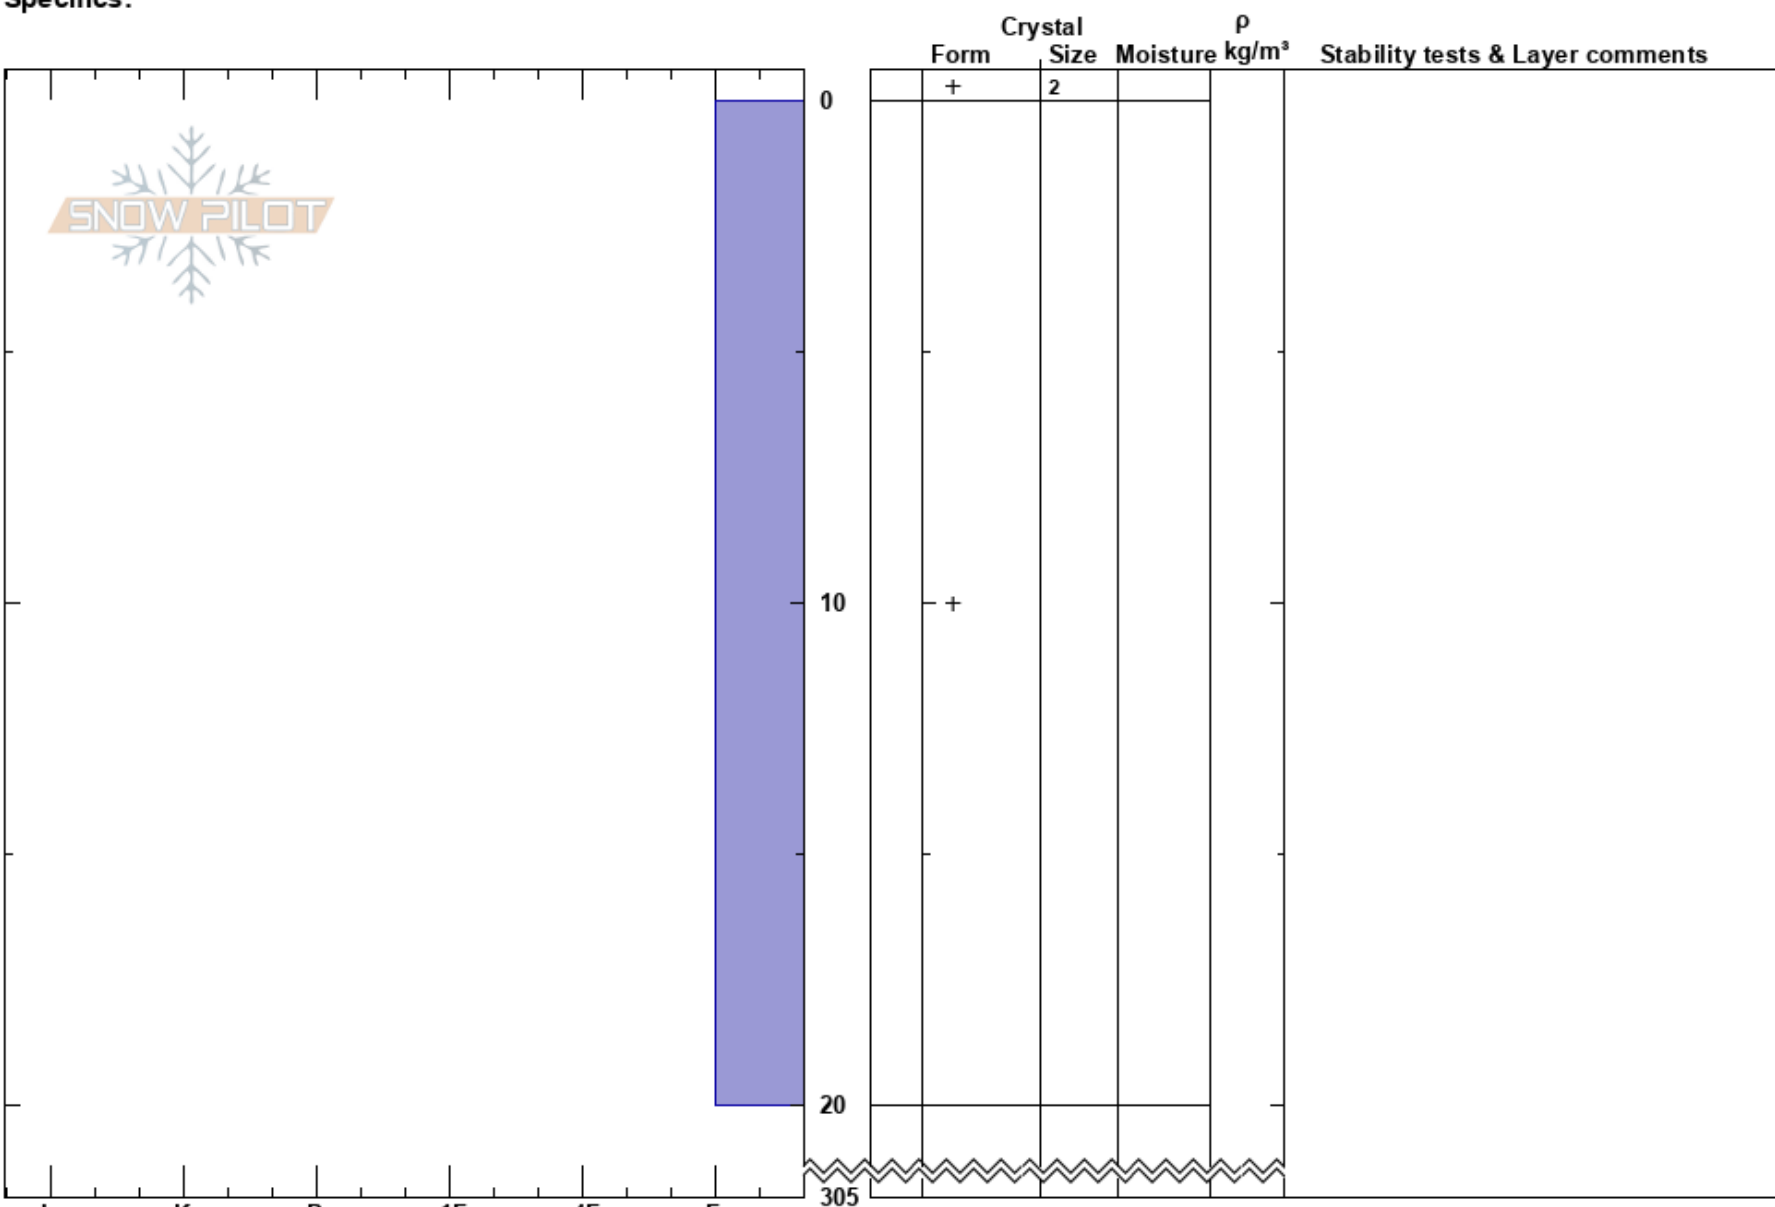

Showtime Right
Monashee
BC
Elevation: 2031 m
Aspect: SE
Specifics:

Mustang Powder
23/02/2022 - 13:00
Co-ord: 11U 377713W 5681186N
Slope Angle: 35°
Wind Loading:

Stability: HS:305
Air Temperature: -13.5°C
Sky Cover: OVC
Precipitation: NO
Wind: Calm

Layer Notes:

PF: 45
PS: 30

Notes: