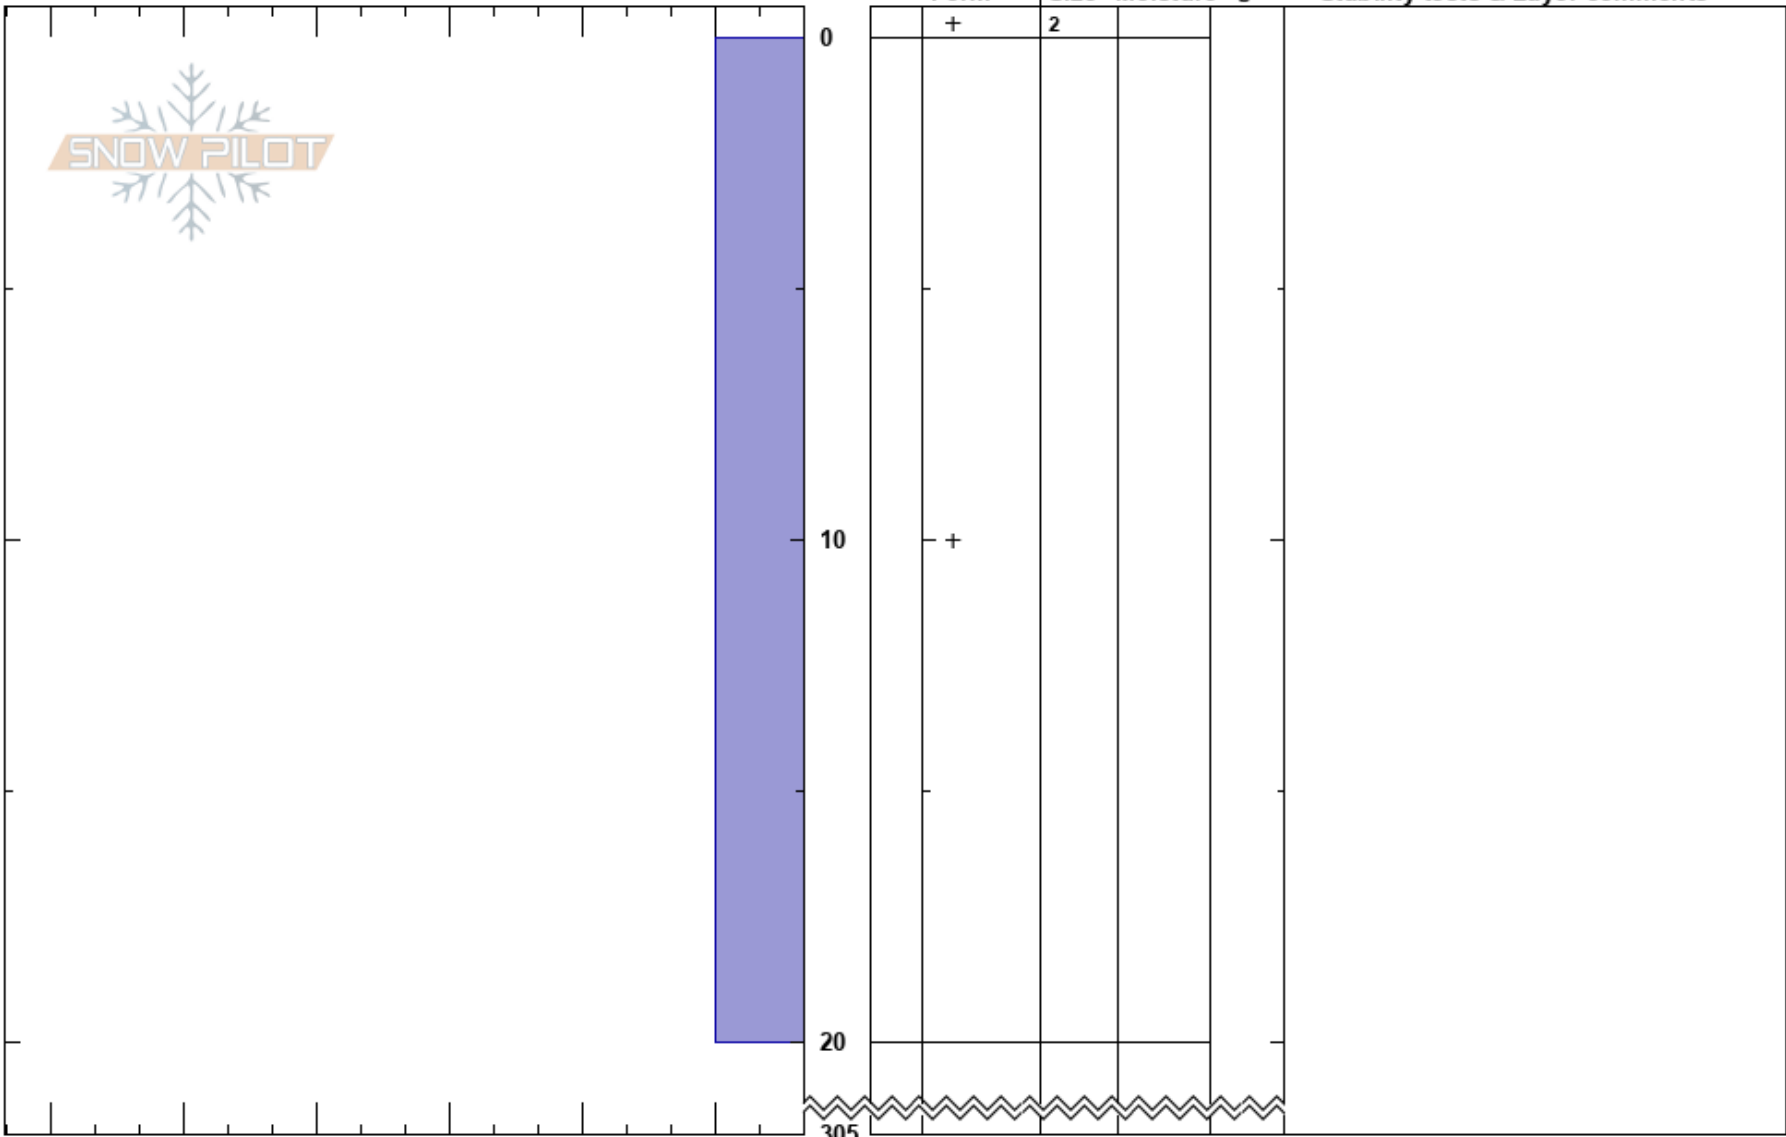

Showtime Right
Monashee
BC
Elevation: 2031 m
Aspect: SE
Specifics:

Mustang Powder
23/02/2022 - 13:00
Co-ord: 11U 377713W 5681186N
Slope Angle: 35°
Wind Loading:

Stability: HS:305
Air Temperature: -13.5°C
Sky Cover: OVC
Precipitation: NO
Wind: Calm

Layer Notes:

PF: 45
PS: 30

Crystal Form Size Moisture ρ kg/m³ Stability tests & Layer comments

Crystal Form	Size	Moisture	ρ kg/m ³
+	2		
-	+		

Notes: