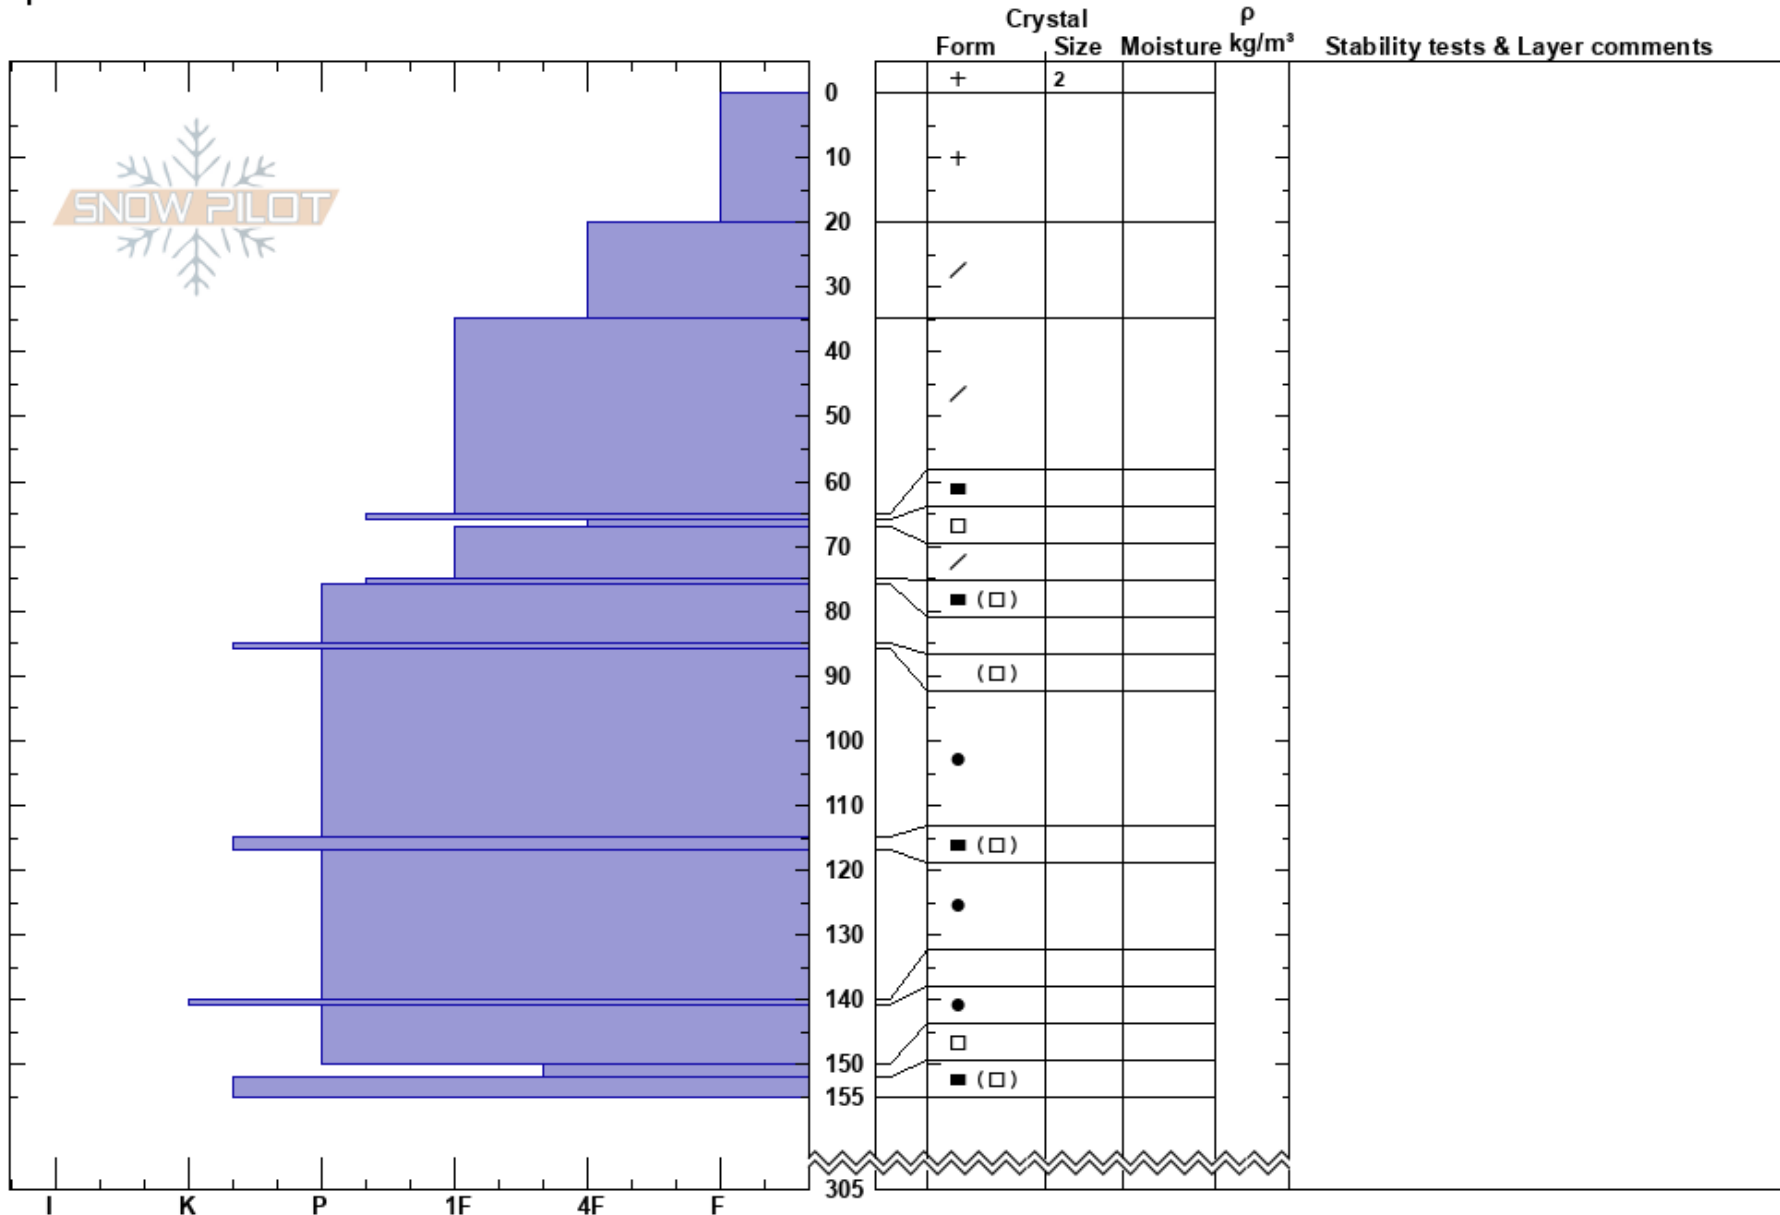

Showtime Right
 Monashee
 BC
 Elevation: 2031 m
 Aspect: SE
 Specifics:

Mustang Powder
 23/02/2022 - 13:00
 Co-ord: 11U 377713W 5681186N
 Slope Angle: 35°
 Wind Loading:

Stability: HS:305
 Air Temperature: -13.5°C PF: 45 75-76cm: Problematic layer
 Sky Cover: OVC PS: 30
 Precipitation: NO
 Wind: Calm