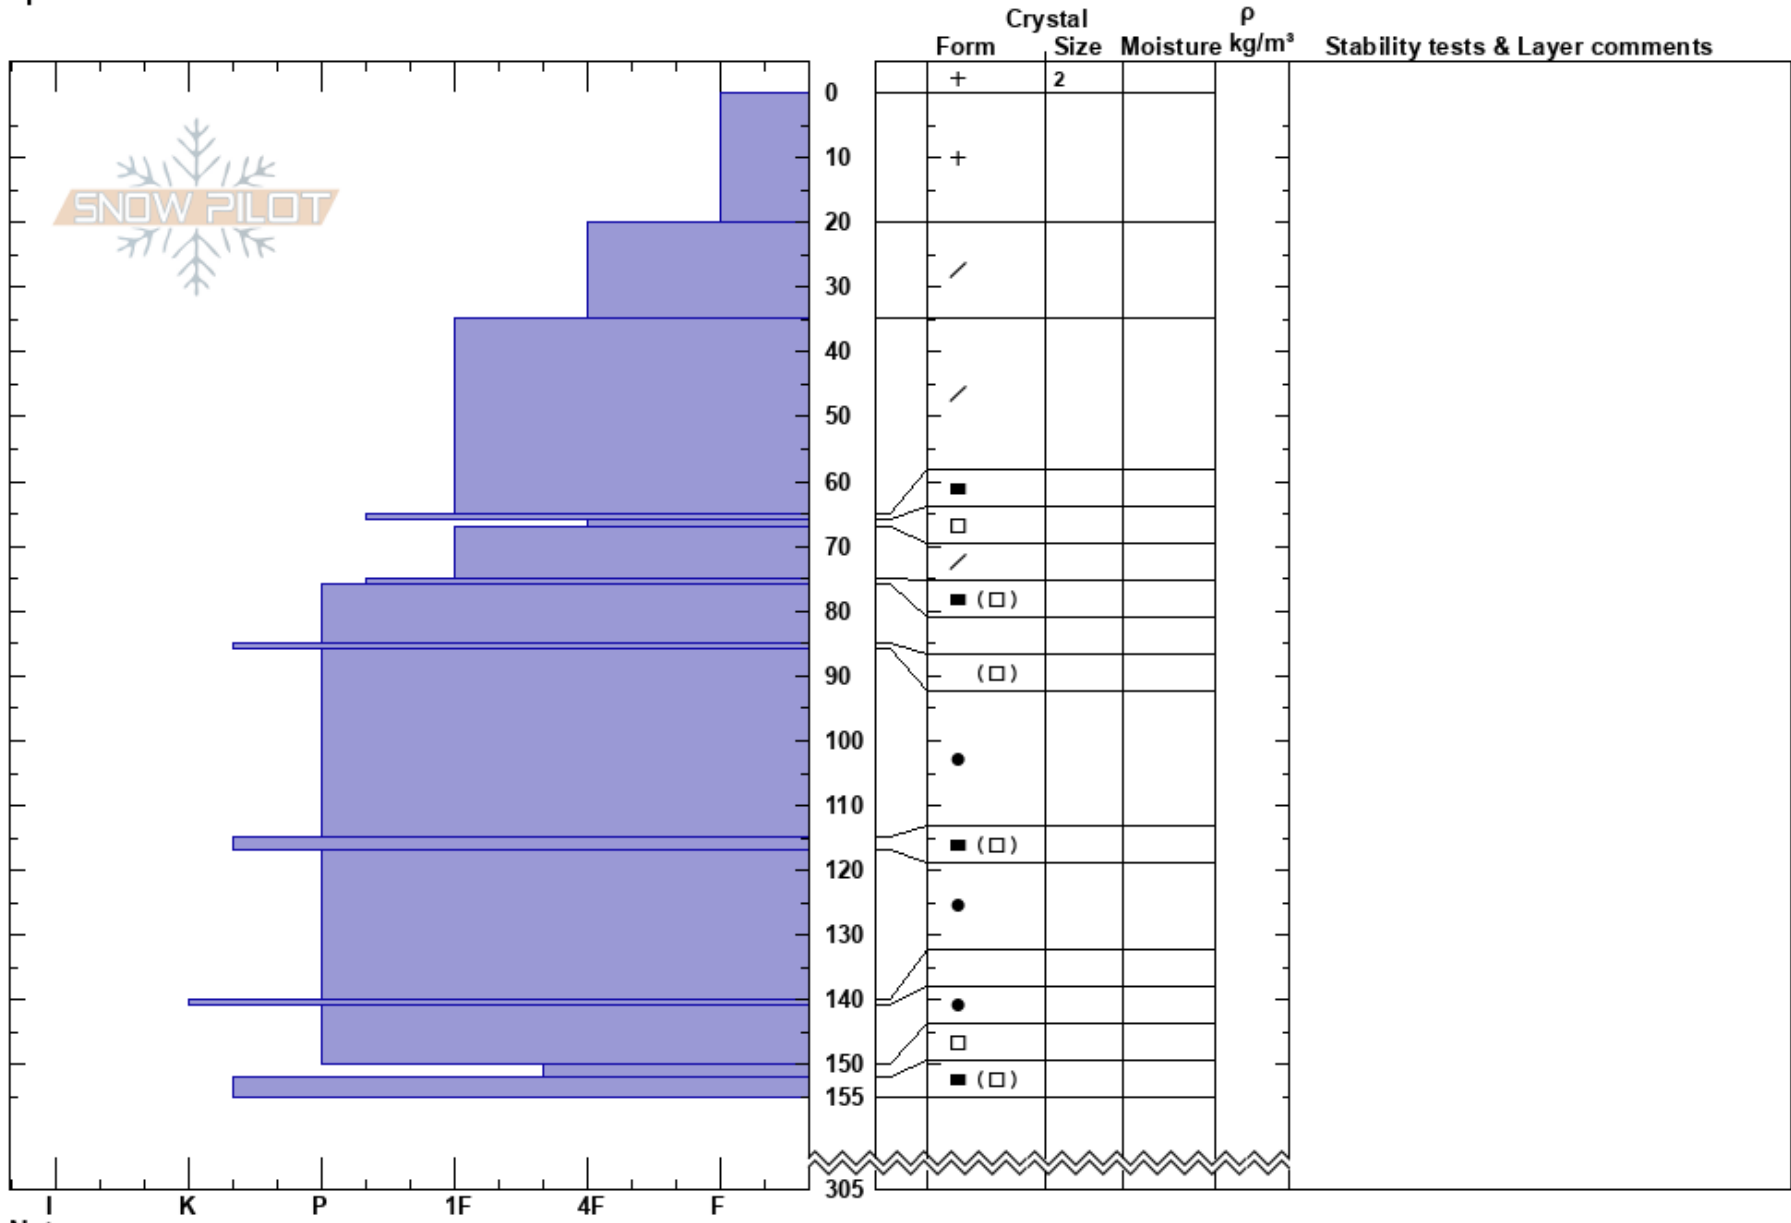

Showtime Right  
 Monashee  
 BC  
 Elevation: 2031 m  
 Aspect: SE  
 Specifics:

Mustang Powder  
 23/02/2022 - 13:00  
 Co-ord: 11U 377713W 5681186N  
 Slope Angle: 35°  
 Wind Loading:

Stability: HS:305  
 Air Temperature: -13.5°C PF: 45 75-76cm: Problematic layer  
 Sky Cover: OVC PS: 30  
 Precipitation: NO  
 Wind: Calm