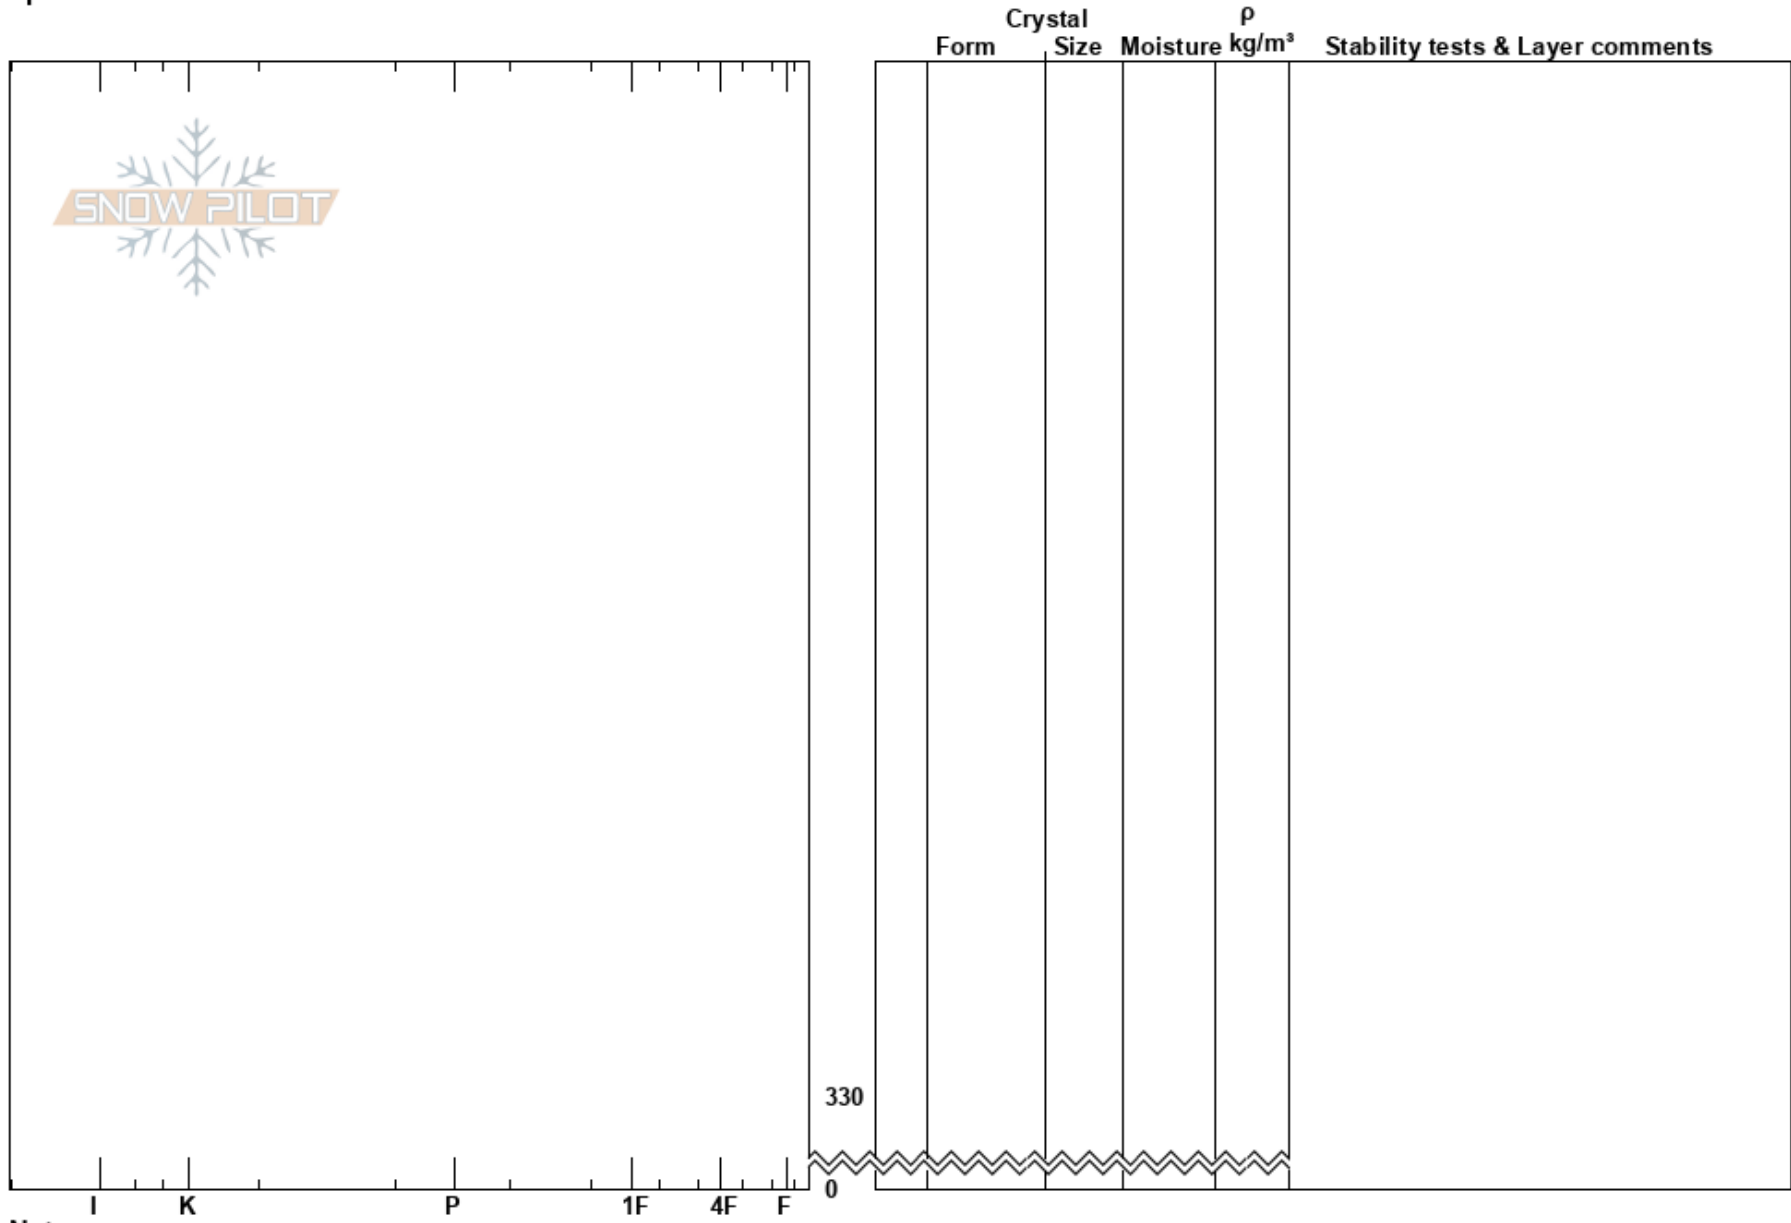

20220223 Maxed Out RO Etienne Cardinal  
McGregor 23/02/2022 - 13:05  
BC  
Elevation: 1540 m  
Aspect: NE  
Specifics:

Stability: **HS:330** Layer Notes:  
Air Temperature: -13.7°C  
Sky Cover: OVC  
Precipitation: S-1  
Wind: Calm

Notes: On the trim line at the bottom of the Maxed Out avalanche path.