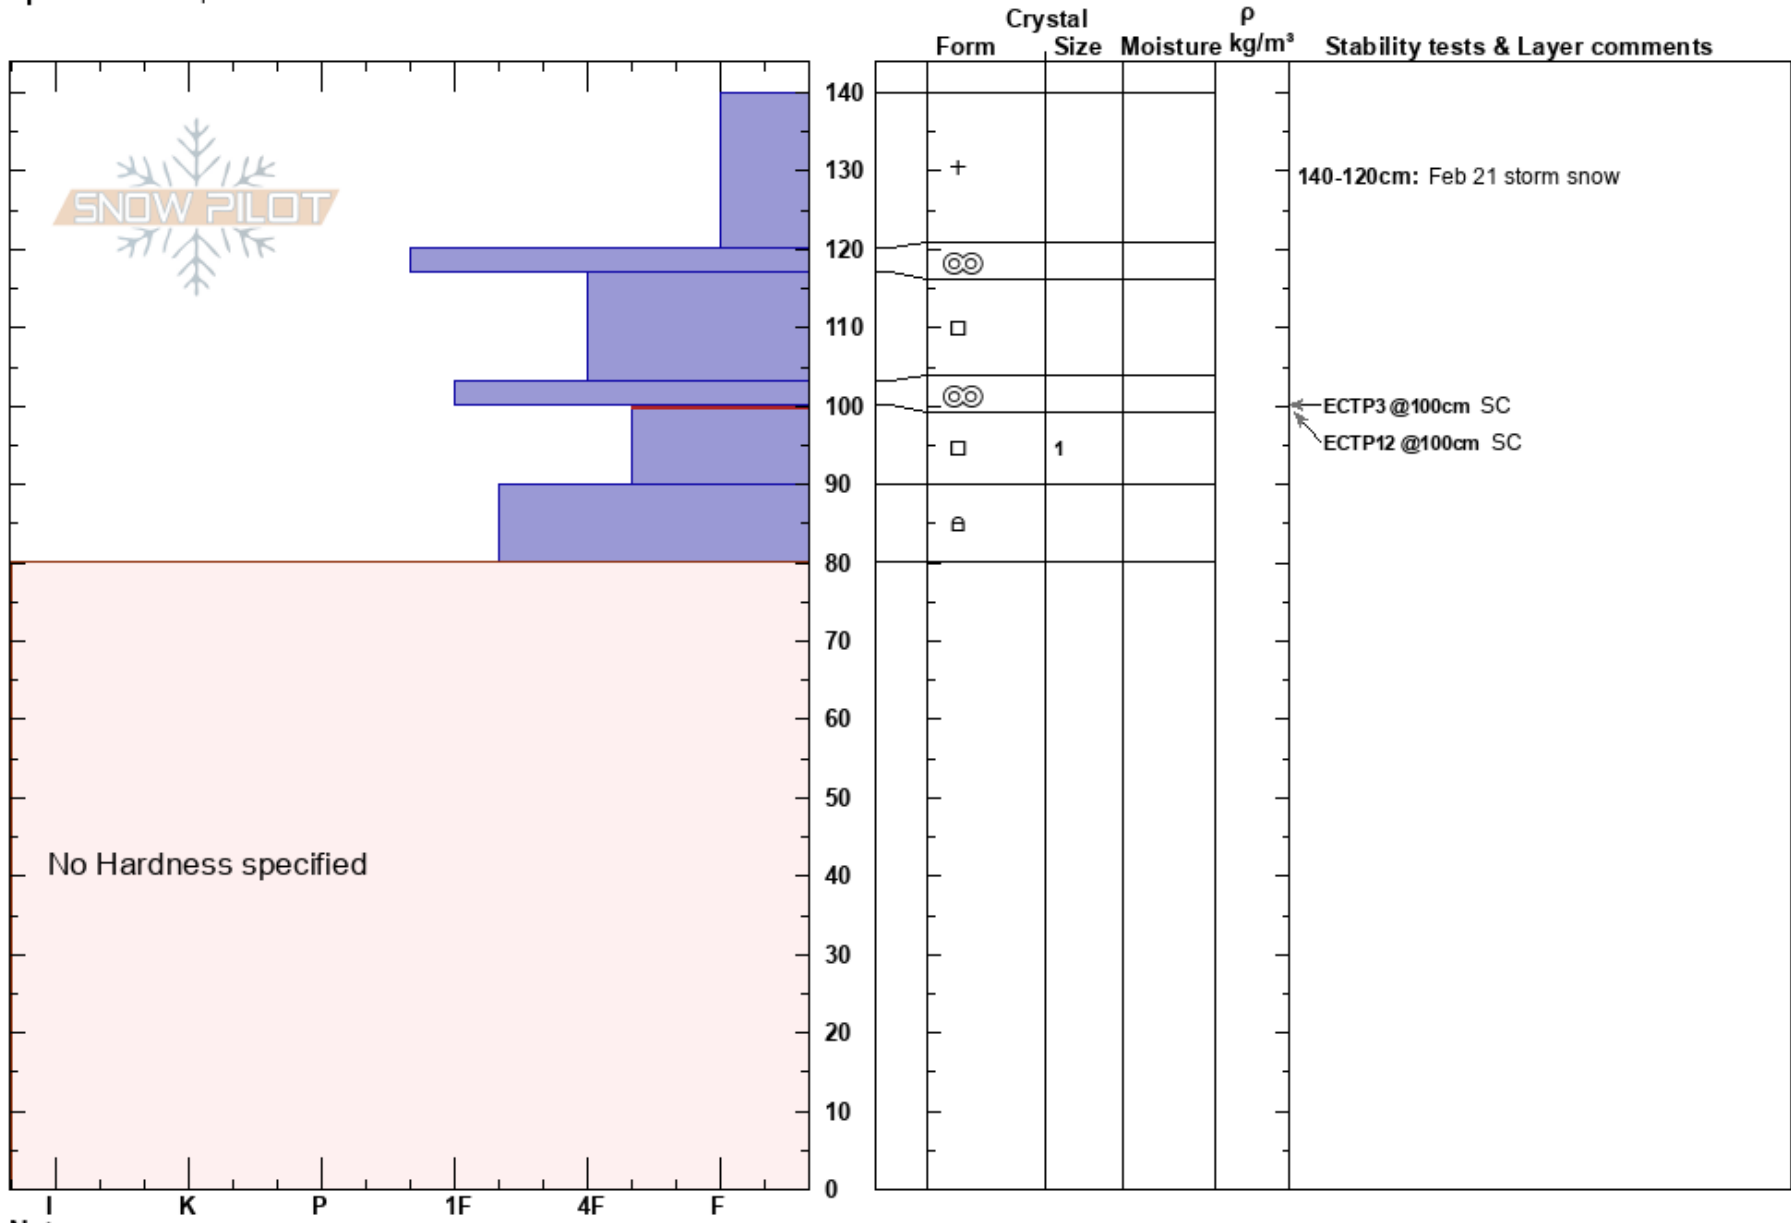

Near '5 mile' board
 Absaroka
 WY
Elevation: 8900 ft
Aspect: SE
Specifics: Poor pit location

Shane Rathbun
 02/23/2022 - 1:30pm
Co-ord: 44.46683N, -110.10398W
Slope Angle:
Wind Loading:

Stability:
Air Temperature:
Sky Cover: FEW
Precipitation: NO
Wind: Calm

HS: 140
Layer Notes:
 140-120cm: Feb 21 storm snow
 100-90cm: Problematic layer

Notes: