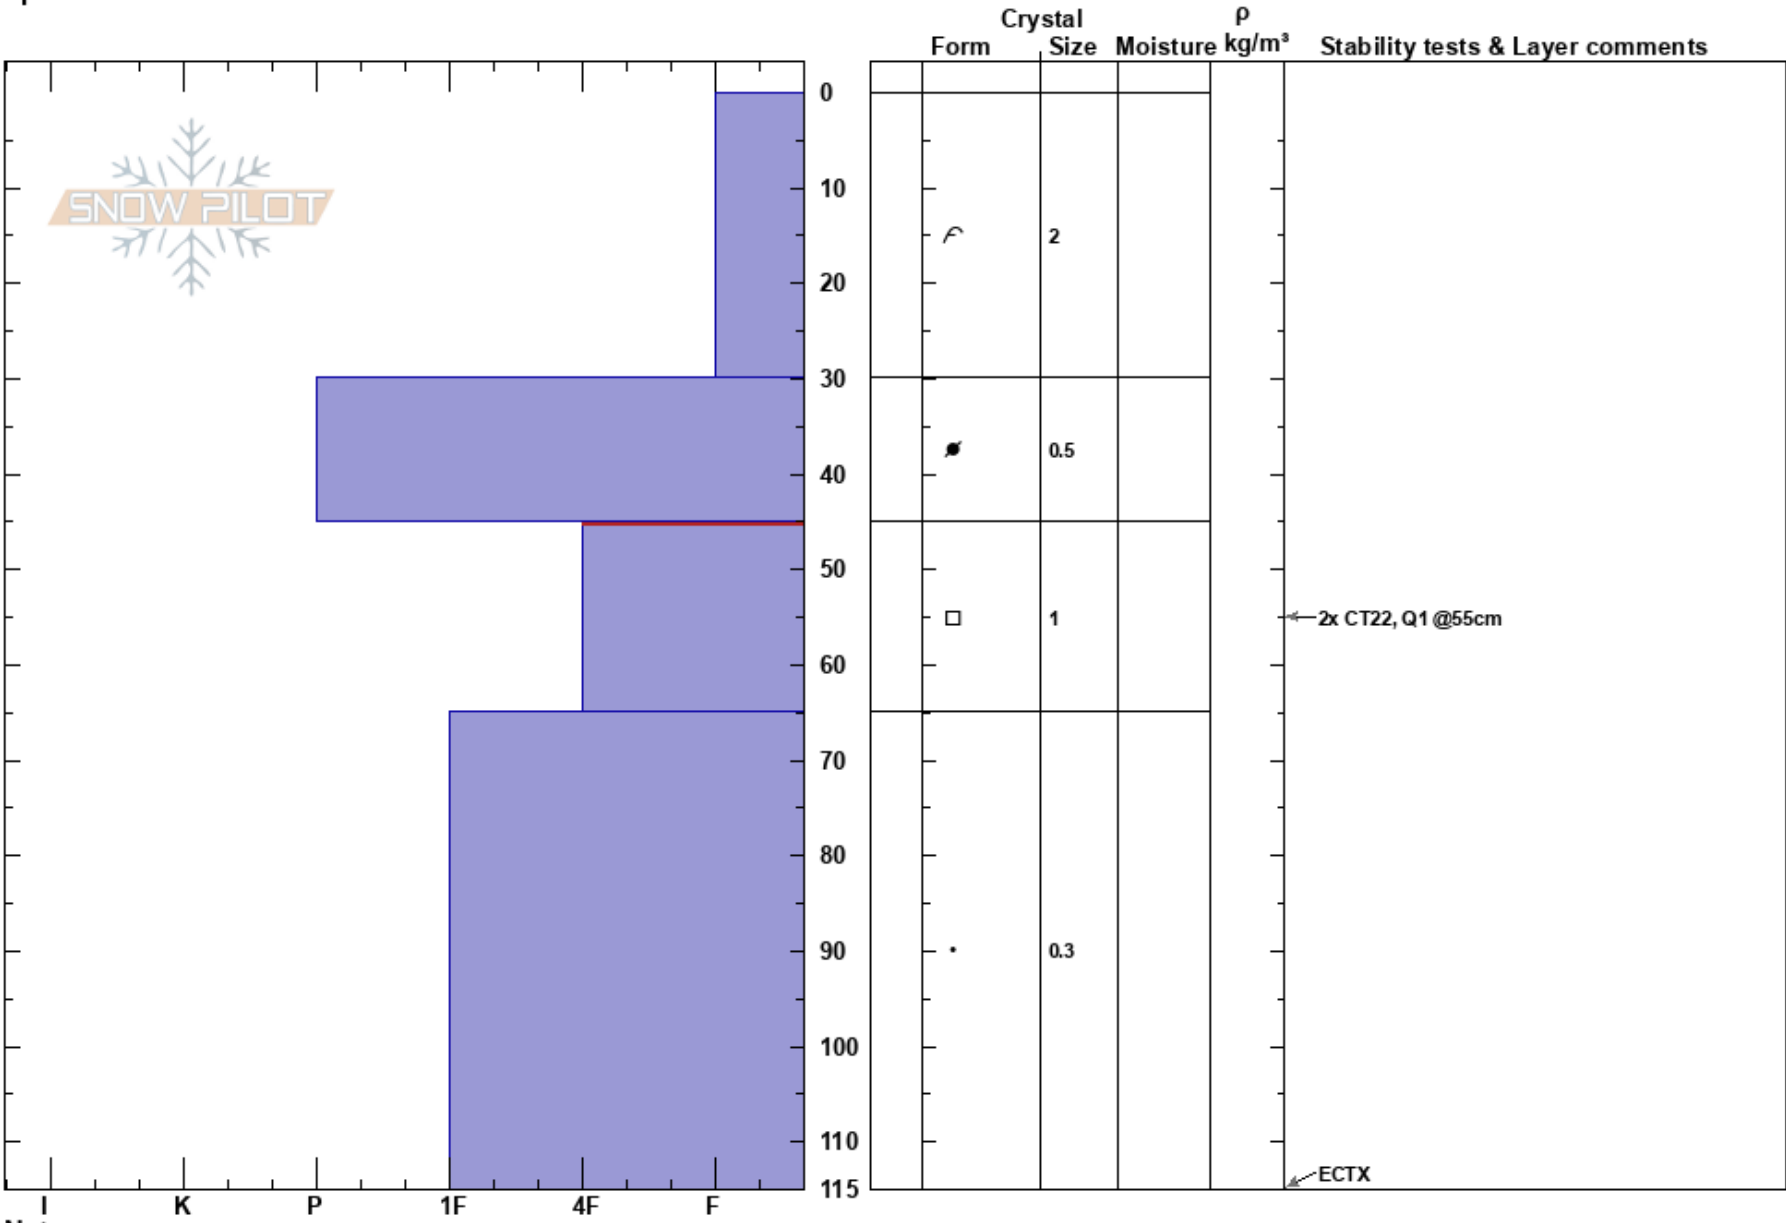

Trimmer Peak
 Lake Tahoe
 CA
 Elevation: 9489 ft
 Aspect: 15°
 Specifics:

Jason Bilek
 02/23/2022 - 12:00pm
 Co-ord: 38.87603N, -119.92517W
 Slope Angle: 35°
 Wind Loading:

Stability:
 Air Temperature:
 Precipitation: S-1
 Wind:
 HS: 115
 PF: 30 45-65cm: Problematic layer
 Sky Cover: