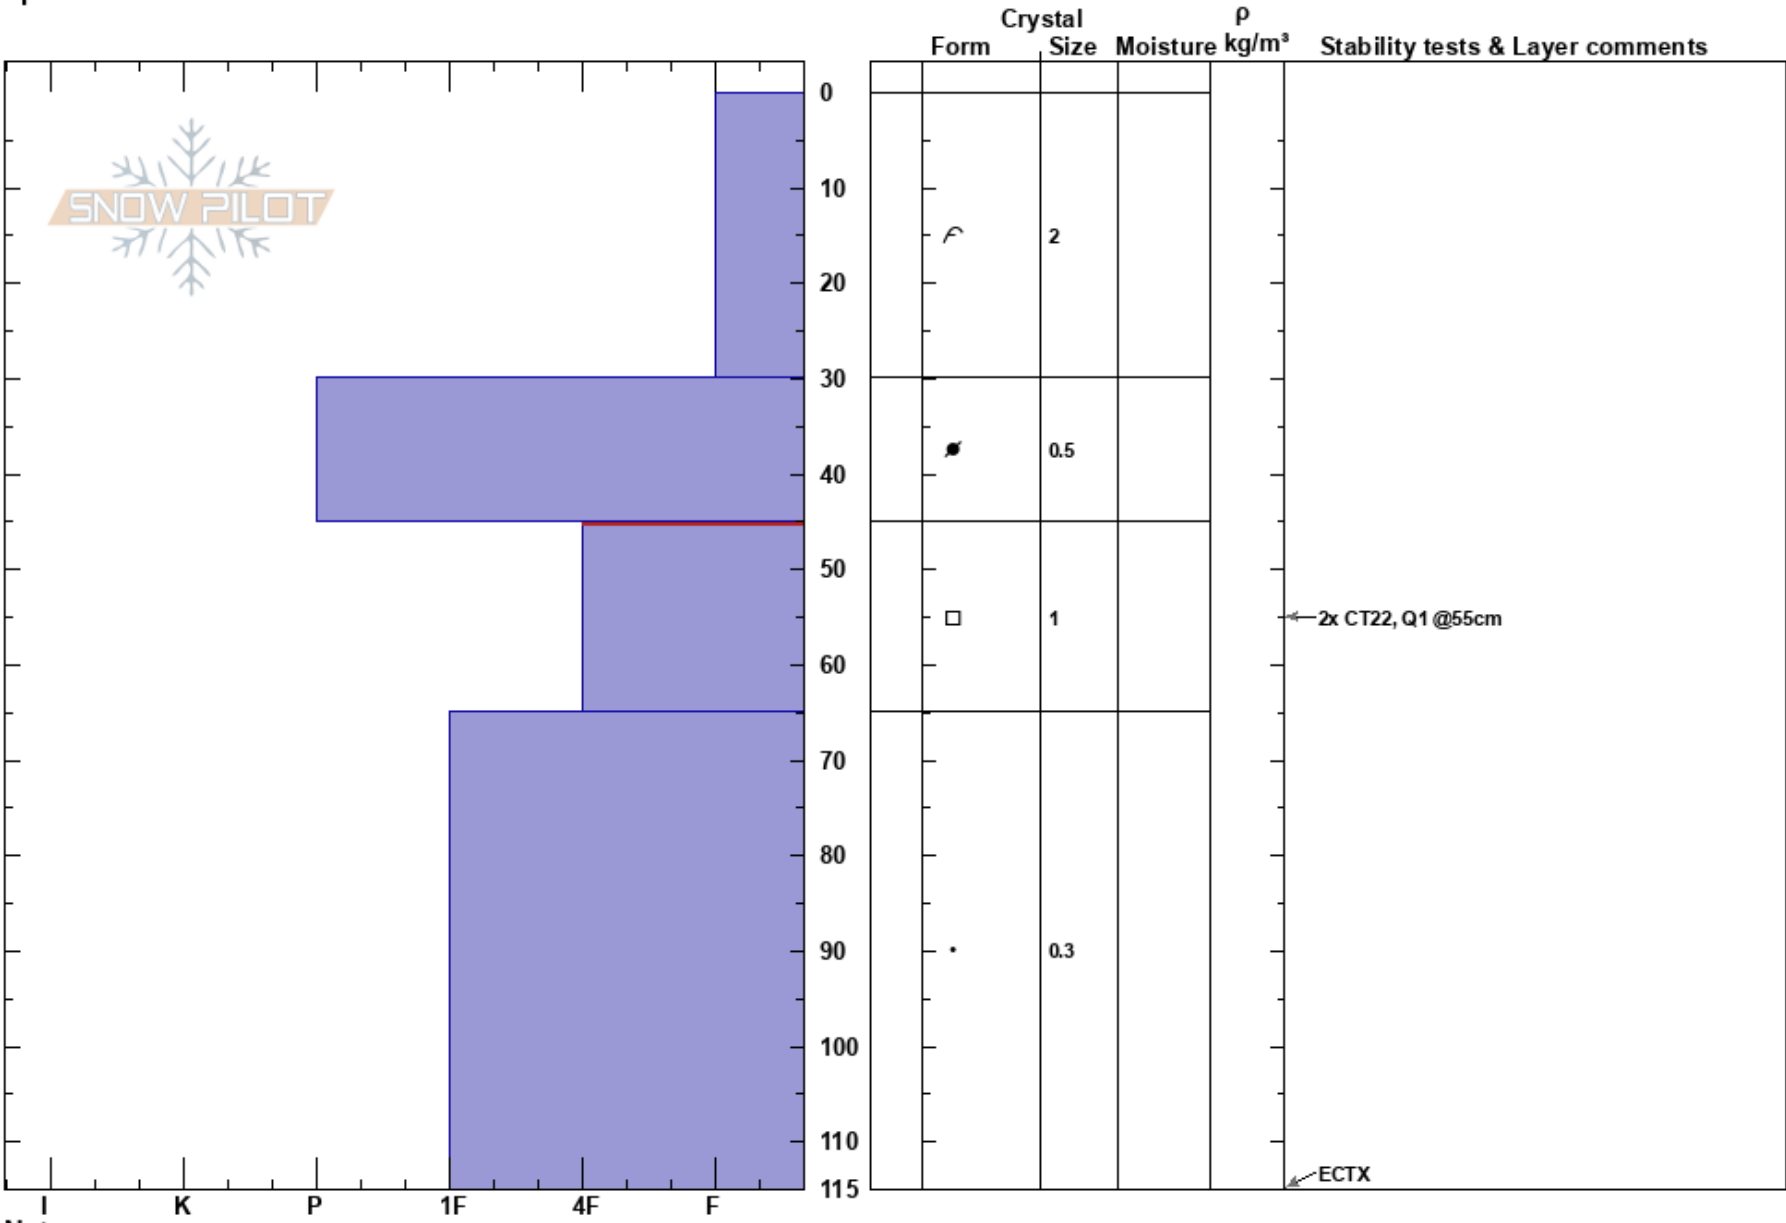

Trimmer Peak
 Lake Tahoe
 CA
 Elevation: 9489 ft
 Aspect: 15°
 Specifics:

Jason Bilek
 02/23/2022 - 12:00pm
 Co-ord: 38.87603N, -119.92517W
 Slope Angle: 35°
 Wind Loading:

Stability:
 Air Temperature:
 Sky Cover:
 Precipitation: S-1
 Wind:
 HS: 115
 PF: 30 45-65cm: Problematic layer