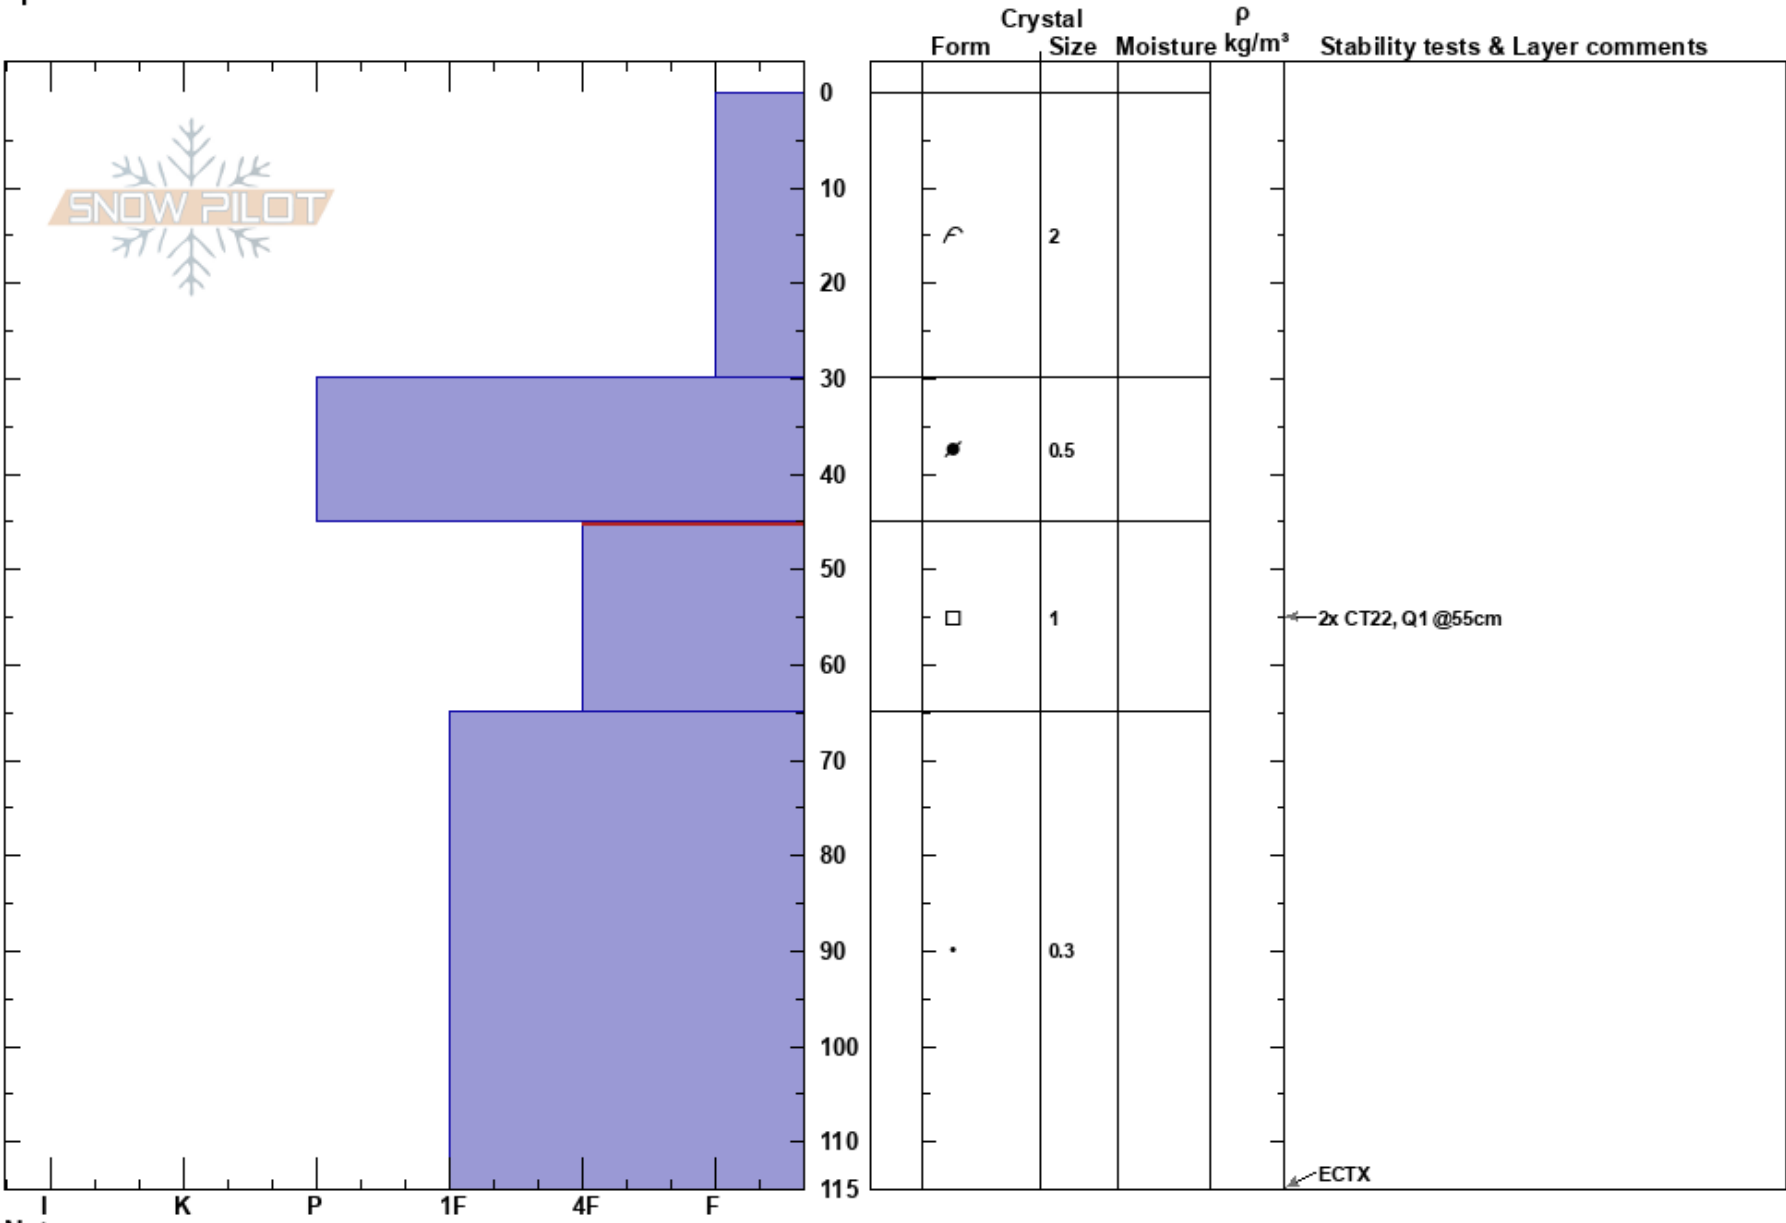

Trimmer Peak  
 Lake Tahoe  
 CA  
 Elevation: 9489 ft  
 Aspect: 15°  
 Specifics:

Jason Bilek  
 02/23/2022 - 12:00pm  
 Co-ord: 38.87603N, -119.92517W  
 Slope Angle: 35°  
 Wind Loading:

Stability:  
 Air Temperature:  
 Sky Cover:  
 Precipitation: S-1  
 Wind:

HS: 115  
 PF: 30 45-65cm: Problematic layer

Notes: