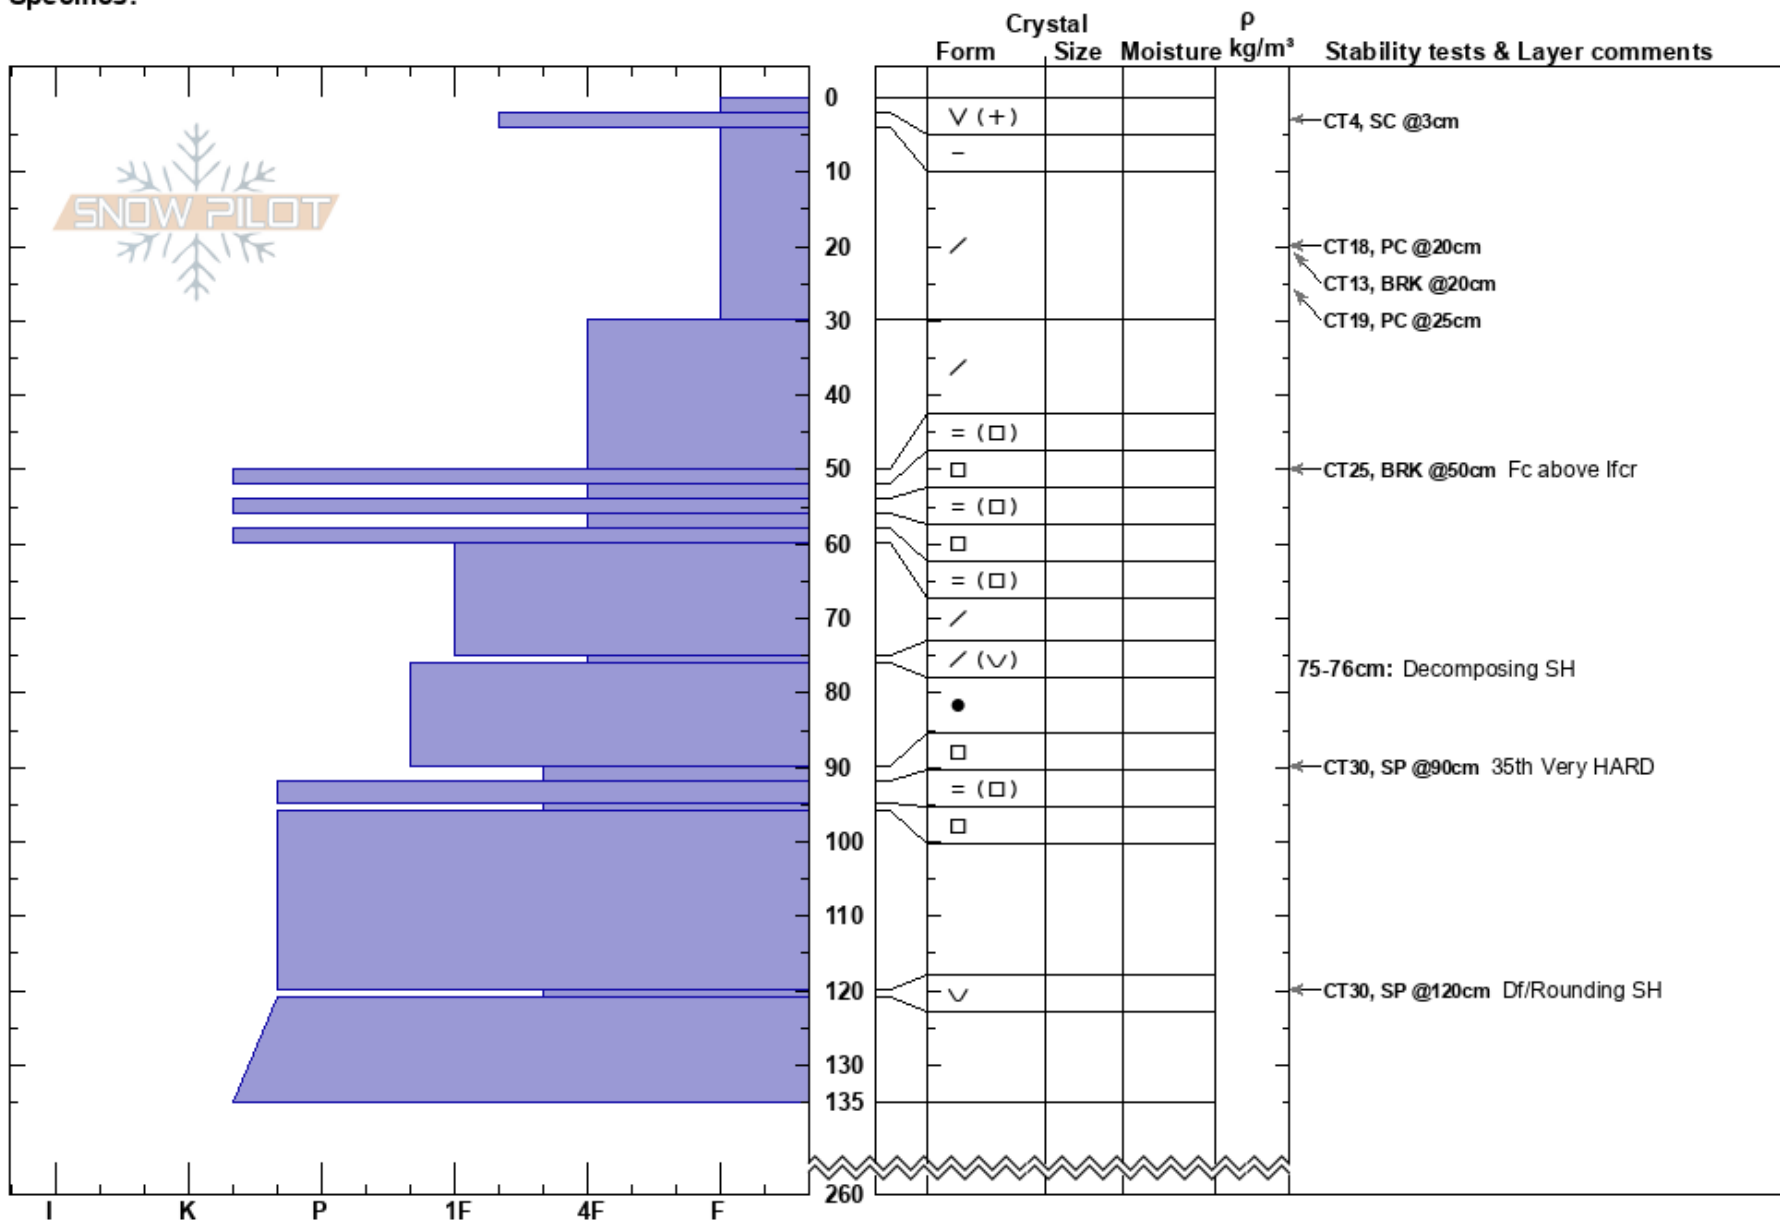

Carnivale Right
 Monashee
 BC
 Elevation: 1818 m
 Aspect: S
 Specifics:

Mustang Powder
 23/02/2022 - 10:00
 Co-ord: 11U 379724W 5669223N
 Slope Angle: 34°
 Wind Loading:

Stability:
 Air Temperature: -17°C
 Sky Cover: BKN
 Precipitation: NO
 Wind: Calm

HS:260
 PF: 35
 PS: 20
 75-76cm: Decomposing SH
 120-121cm: Problematic layer

Notes: