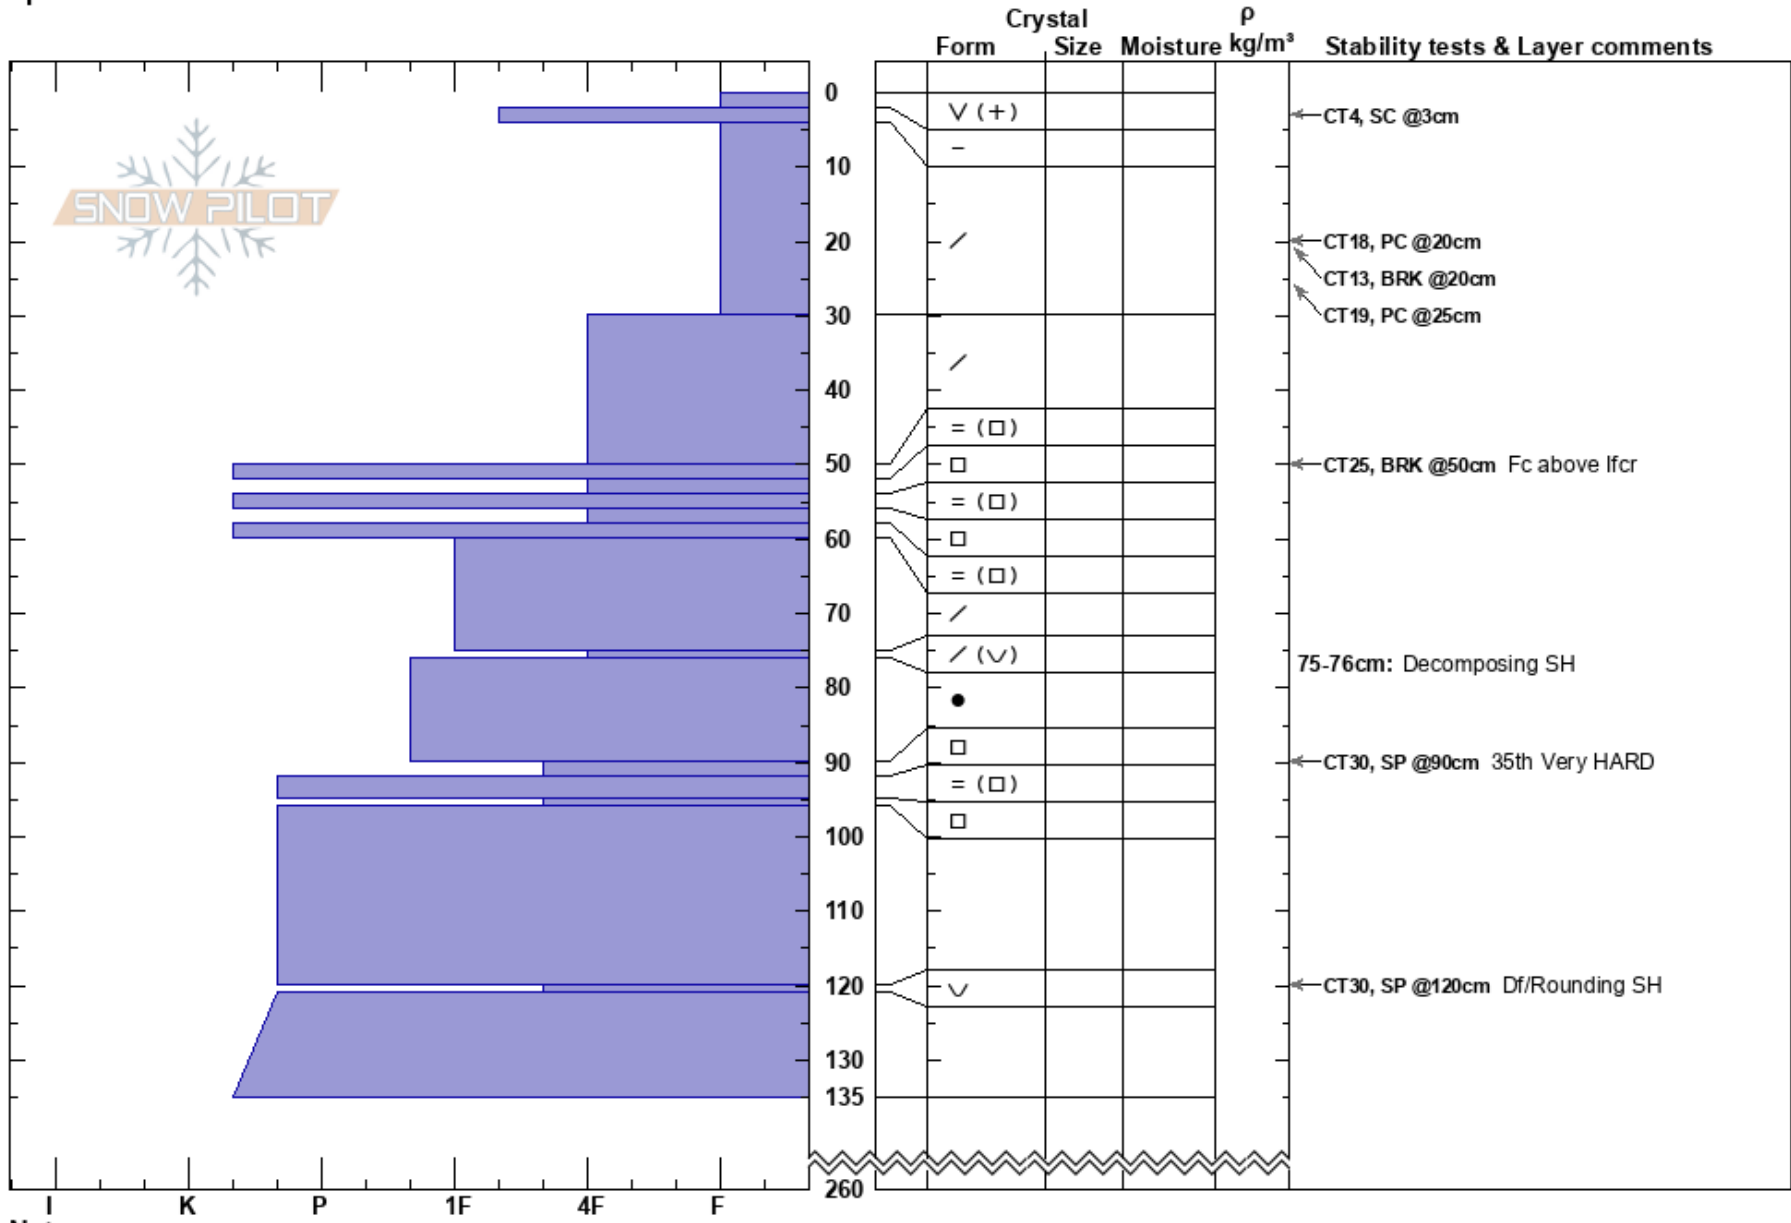

Carnivale Right  
 Monashee  
 BC  
 Elevation: 1818 m  
 Aspect: S  
 Specifics:

Mustang Powder  
 23/02/2022 - 10:00  
 Co-ord: 11U 379724W 5669223N  
 Slope Angle: 34°  
 Wind Loading:

Stability:  
 Air Temperature: -17°C  
 Sky Cover: BKN  
 Precipitation: NO  
 Wind: Calm

HS:260  
 PF: 35  
 PS: 20  
 75-76cm: Decomposing SH  
 120-121cm: Problematic layer

Notes: