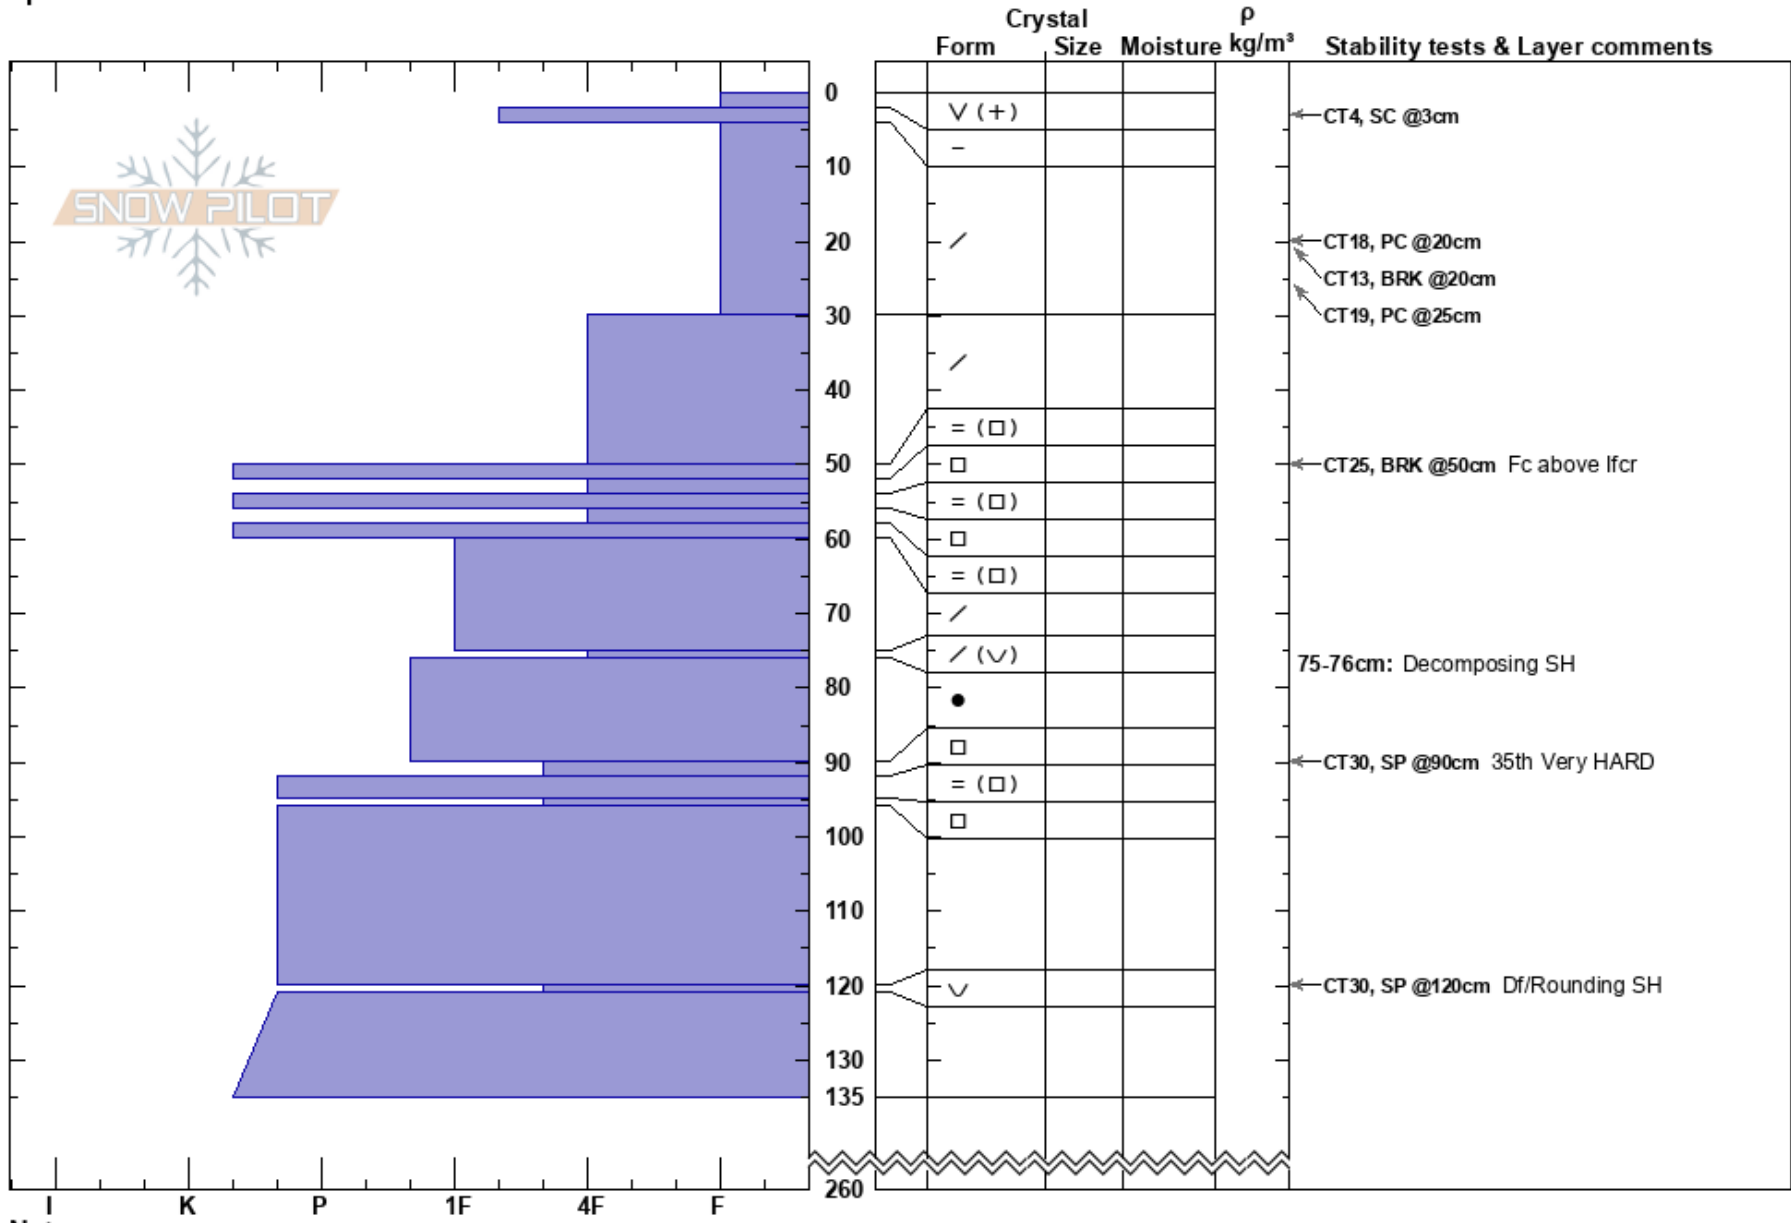

Carnivale Right
 Monashee
 BC
 Elevation: 1818 m
 Aspect: S
 Specifics:

Mustang Powder
 23/02/2022 - 10:00
 Co-ord: 11U 379724W 5669223N
 Slope Angle: 34°
 Wind Loading:

Stability:
 Air Temperature: -17°C
 Sky Cover: BKN
 Precipitation: NO
 Wind: Calm

HS:260
 PF: 35
 PS: 20
 75-76cm: Decomposing SH
 120-121cm: Problematic layer

Notes: