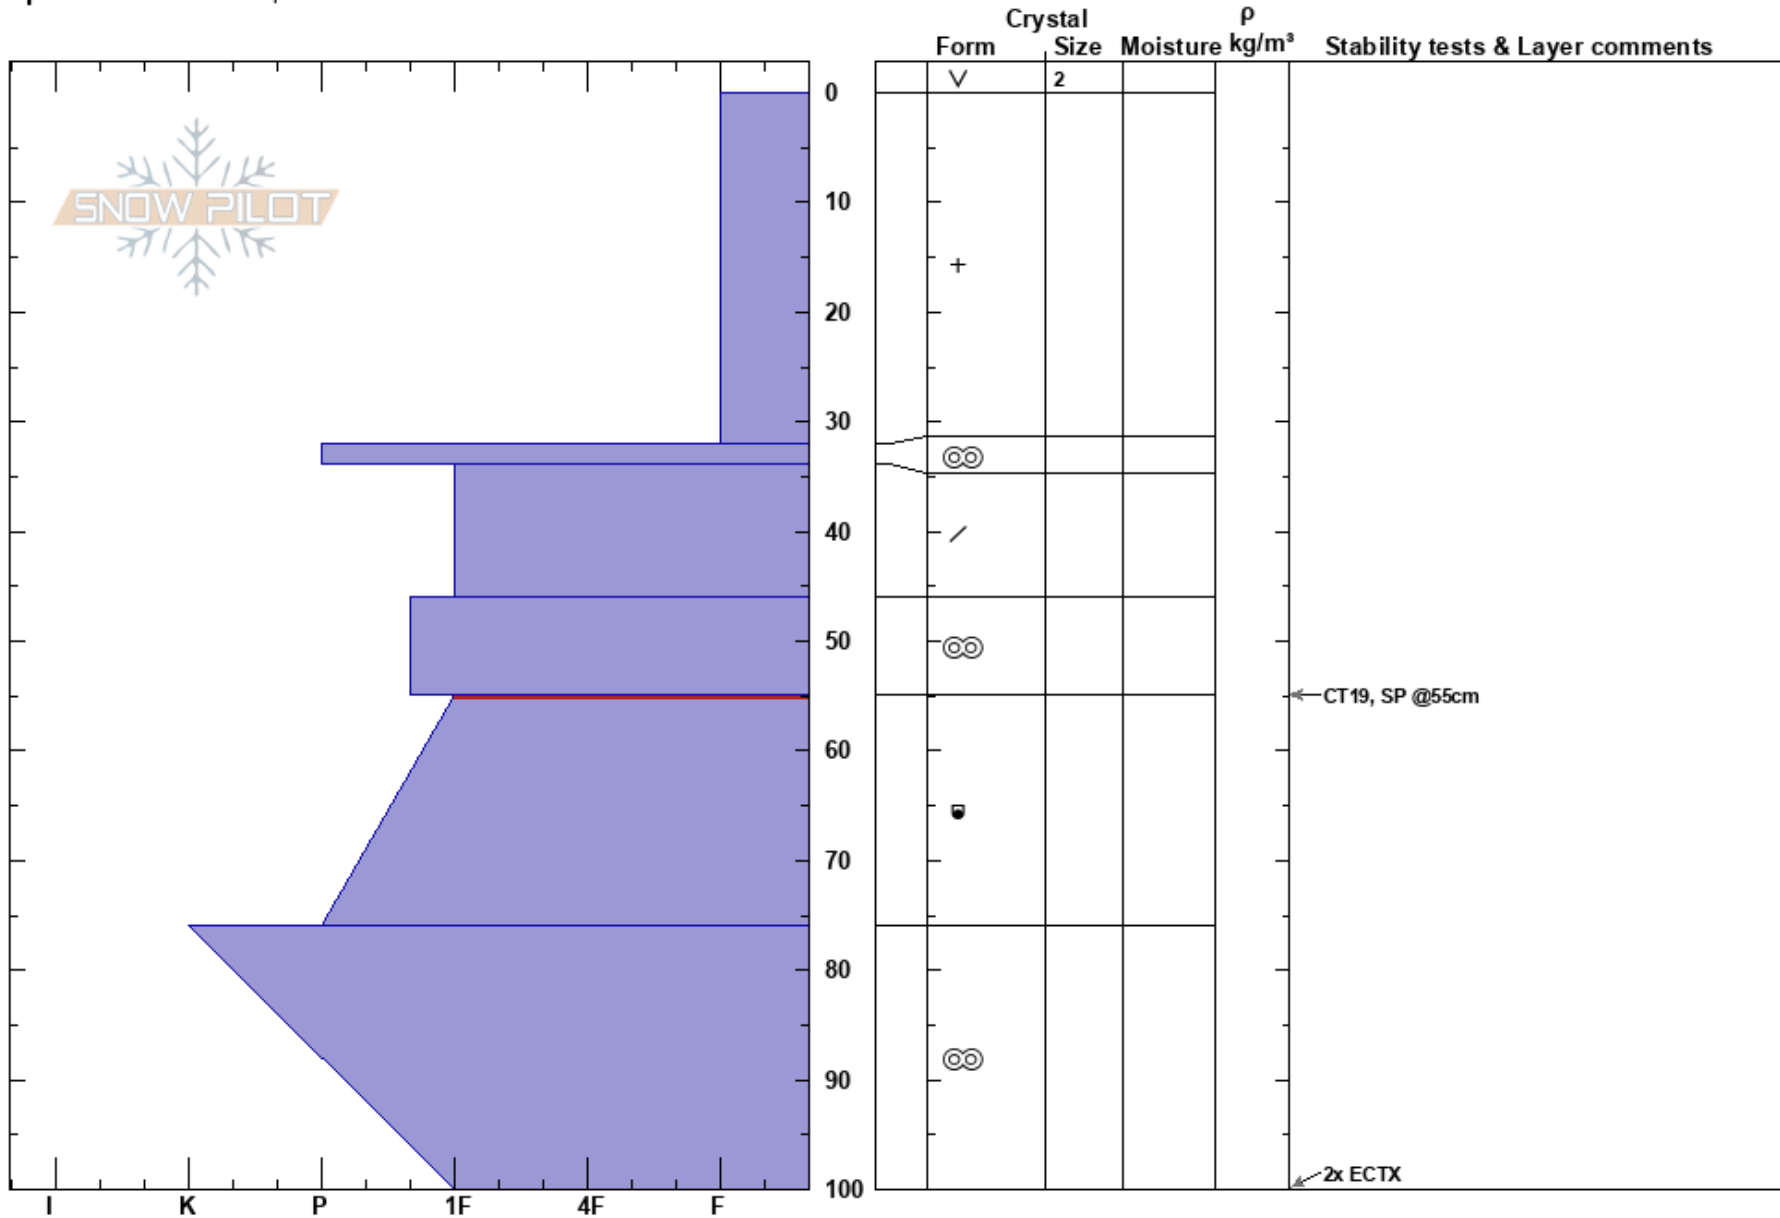

Alta Vista East
 Mount Rainier -Paradise
 WA
 Elevation: 5778 ft
 Aspect: 90°
 Specifics: We skied slope

Austen Beason
 02/23/2022 - 1:00pm
 Co-ord: 10T 596495W 5182721N
 Slope Angle: 28°
 Wind Loading: previous

Stability: **PF: 25** **Layer Notes:**
 Air Temperature: -5.5°C **PS: 15** 55-76cm: Problematic layer
 Sky Cover: FEW
 Precipitation: NO
 Wind: Calm

Notes: