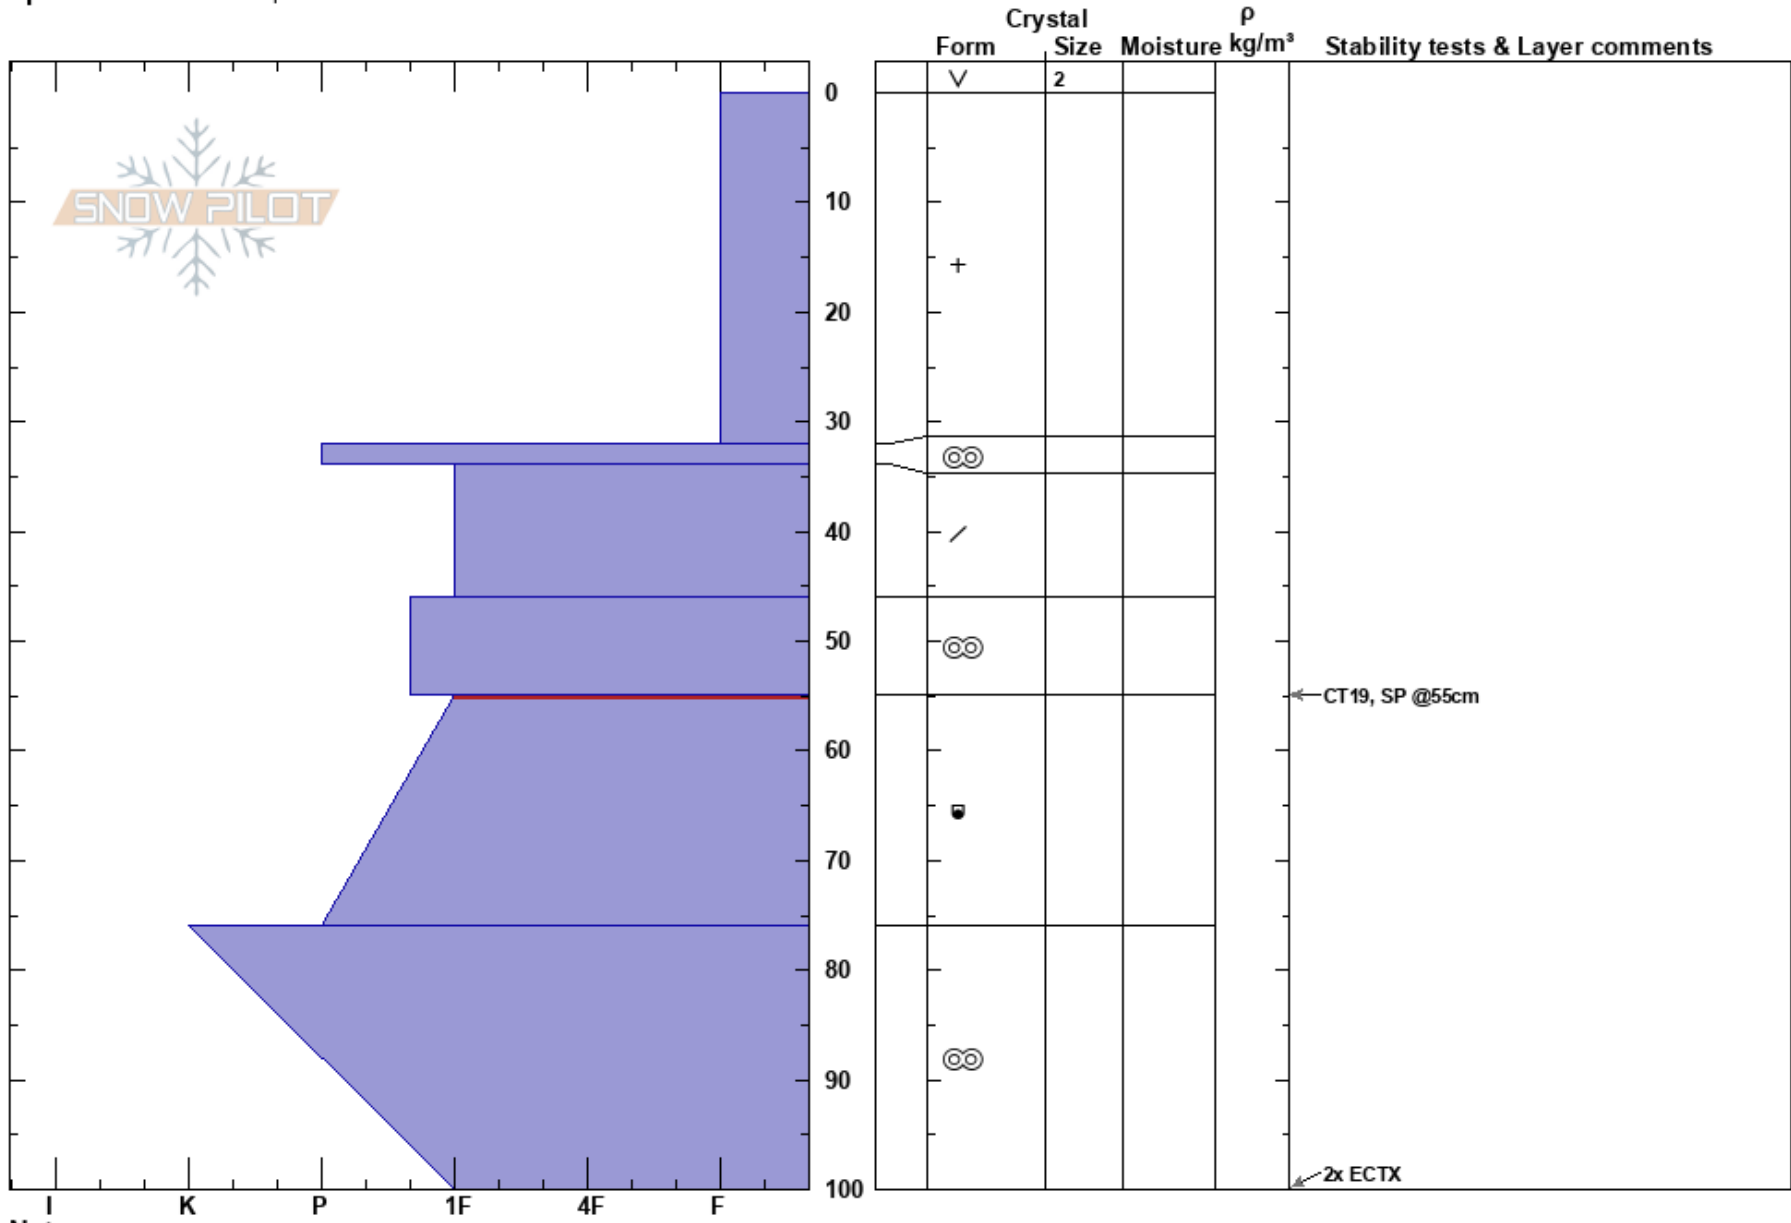

Alta Vista East  
 Mount Rainier -Paradise  
 WA  
 Elevation: 5778 ft  
 Aspect: 90°  
 Specifics: We skied slope

Austen Beason  
 02/23/2022 - 1:00pm  
 Co-ord: 10T 596495W 5182721N  
 Slope Angle: 28°  
 Wind Loading: previous

Stability: **PF: 25** **Layer Notes:**  
 Air Temperature: -5.5°C **PS: 15** 55-76cm: Problematic layer  
 Sky Cover: FEW  
 Precipitation: NO  
 Wind: Calm

Notes: