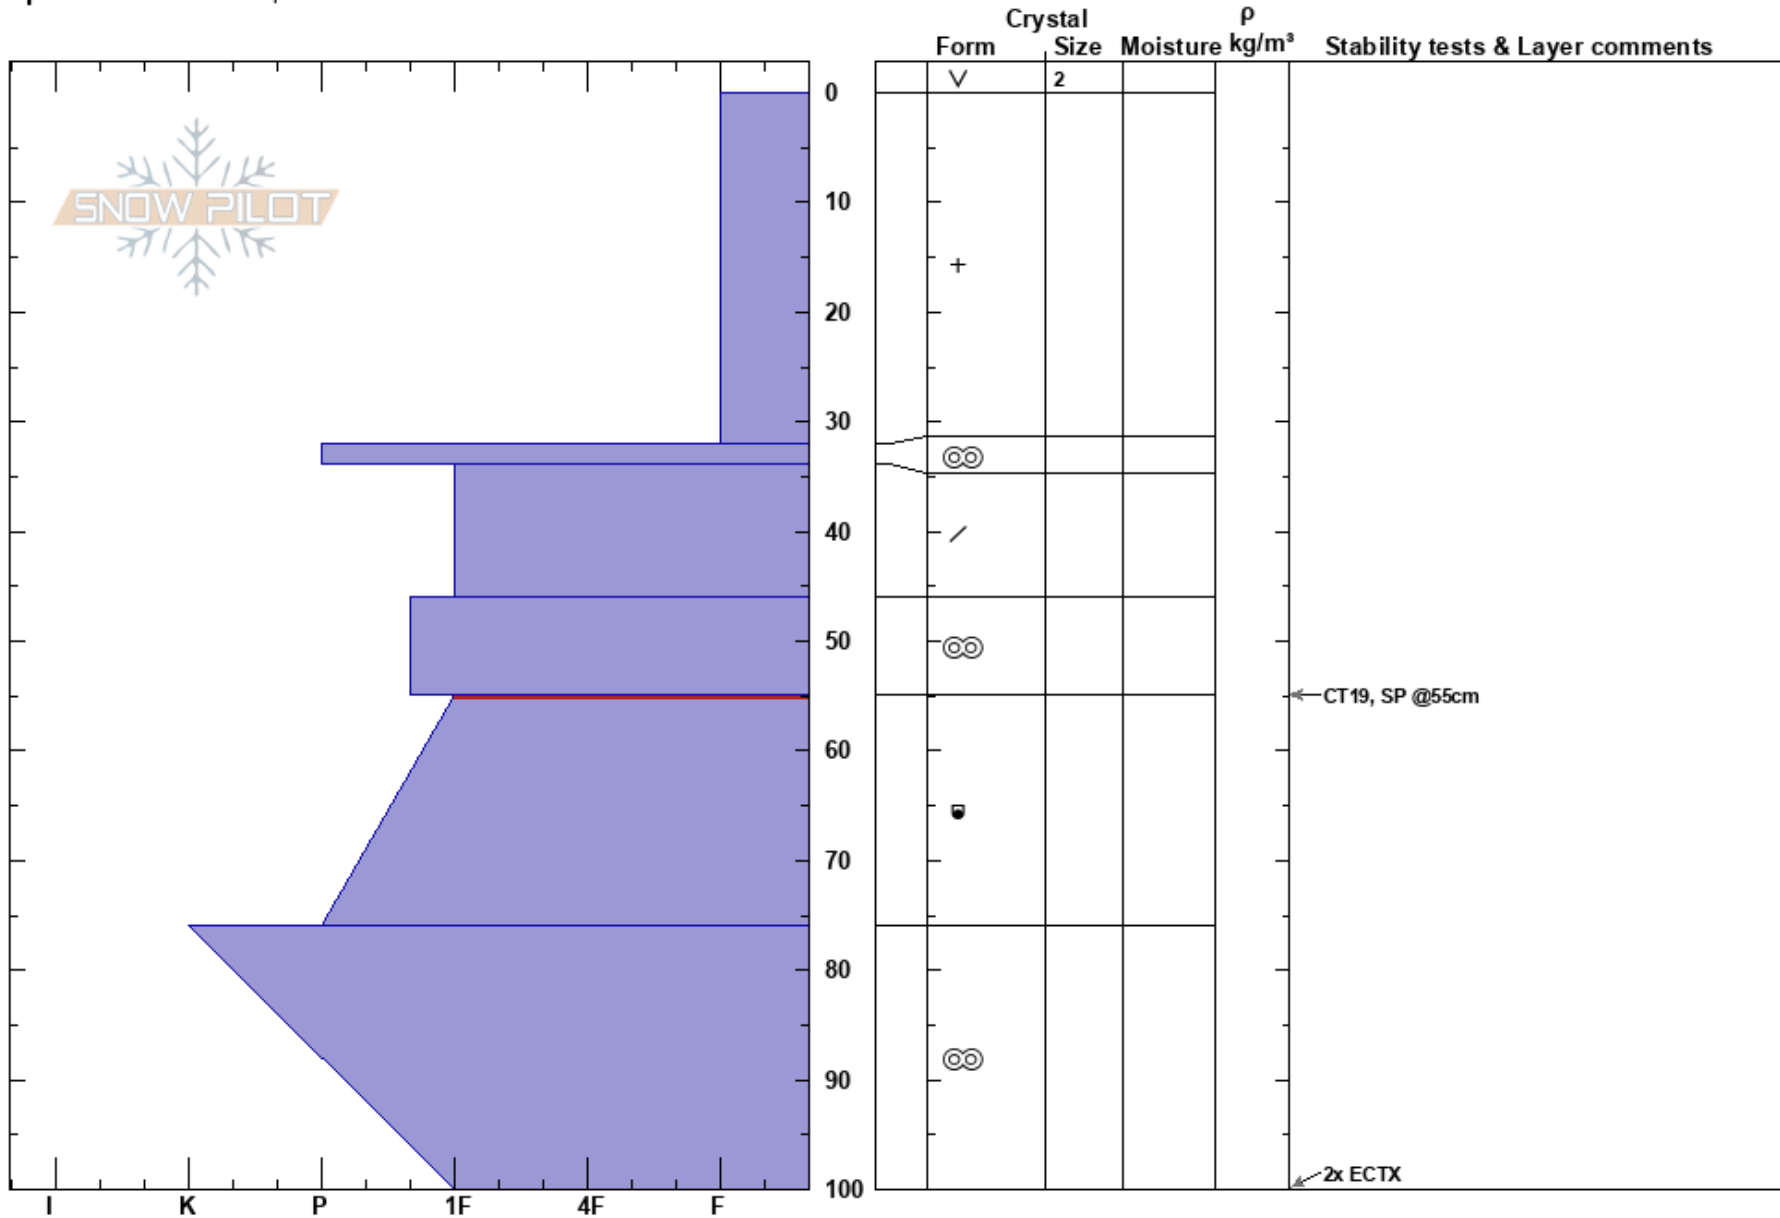

Alta Vista East
 Mount Rainier -Paradise
 WA
 Elevation: 5778 ft
 Aspect: 90°
 Specifics: We skied slope

Austen Beason
 02/23/2022 - 1:00pm
 Co-ord: 10T 596495W 5182721N
 Slope Angle: 28°
 Wind Loading: previous

Stability: **PF: 25**
 Air Temperature: -5.5°C **PS: 15** 55-76cm: Problematic layer
 Sky Cover: FEW
 Precipitation: NO
 Wind: Calm

← CT19, SP @55cm

↙ 2x ECTX

Notes: