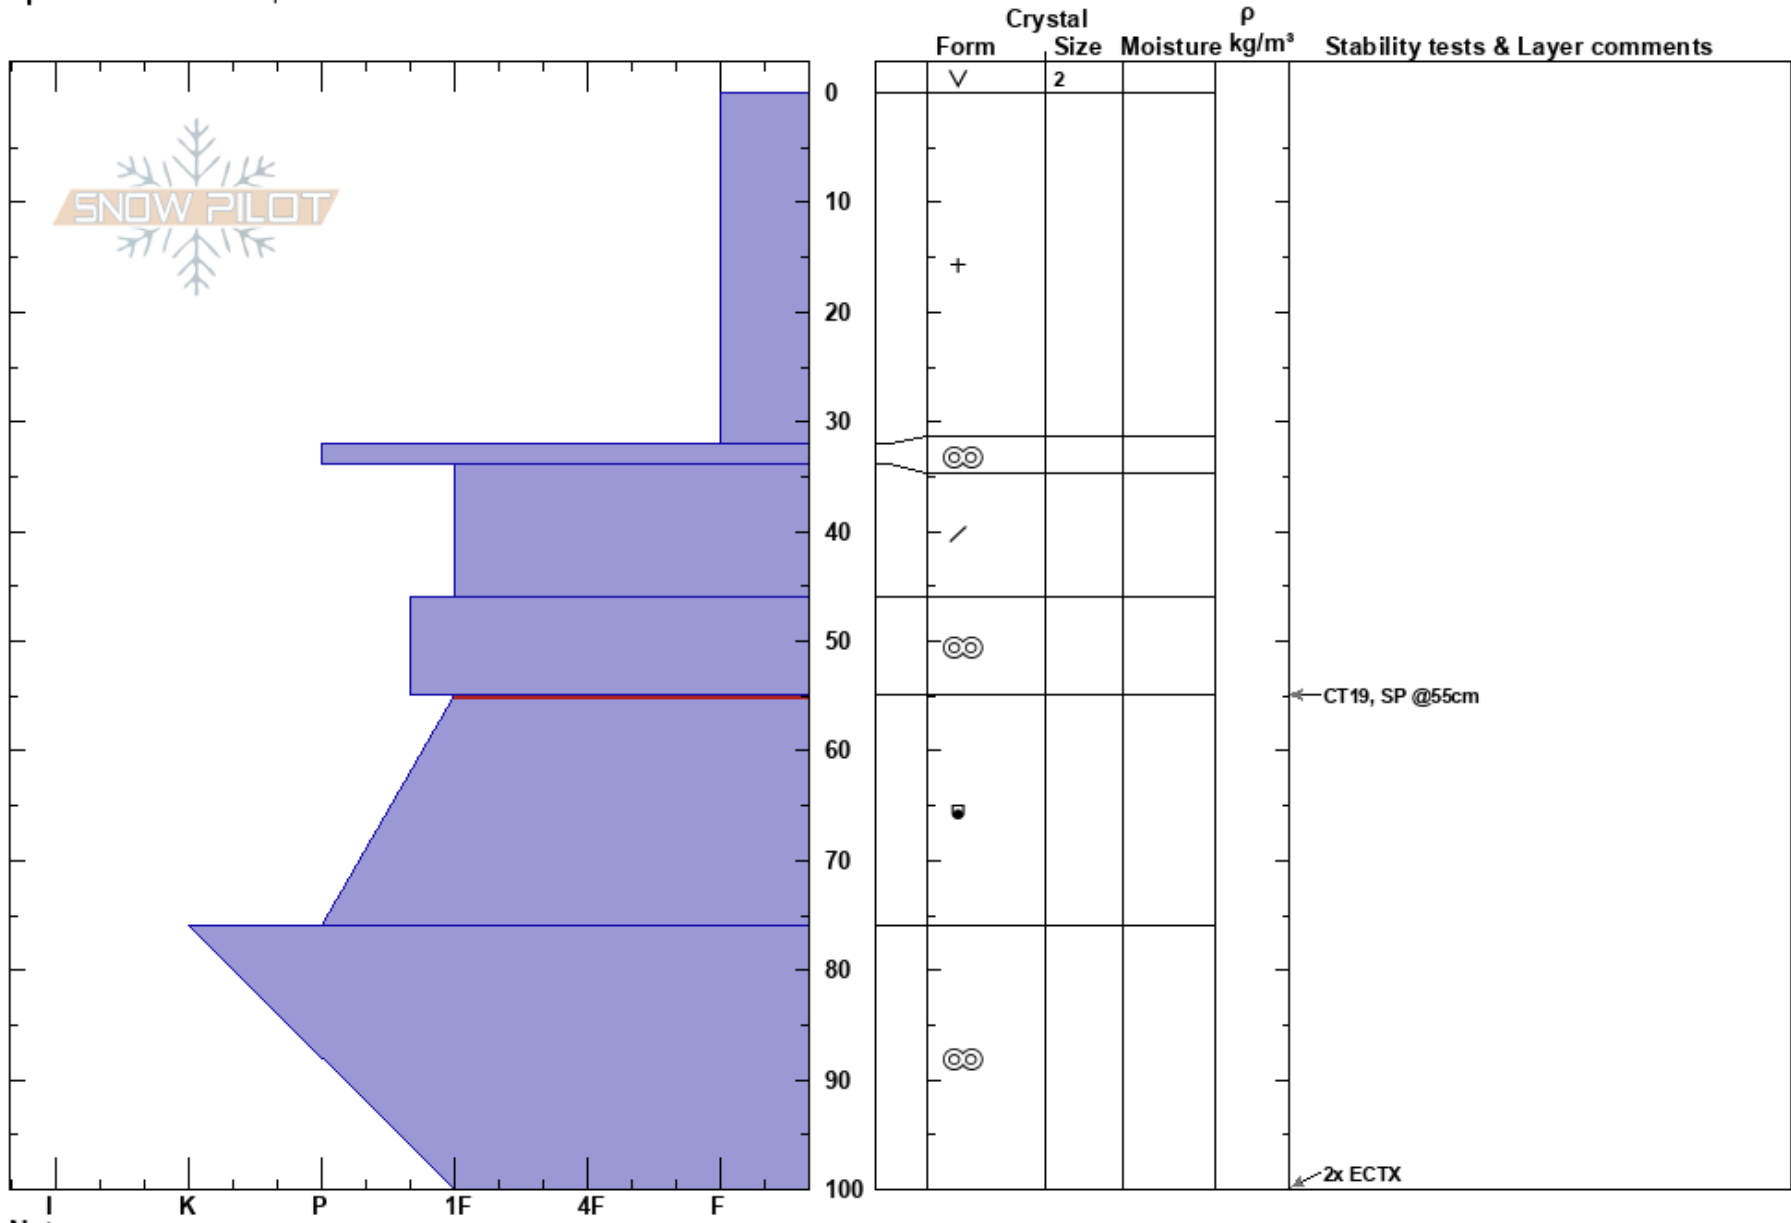

Alta Vista East
 Mount Rainier -Paradise
 WA
 Elevation: 5778 ft
 Aspect: 90°
 Specifics: We skied slope

Austen Beason
 02/23/2022 - 1:00pm
 Co-ord: 10T 596495W 5182721N
 Slope Angle: 28°
 Wind Loading: previous

Stability: **PF: 25** **Layer Notes:**
 Air Temperature: -5.5°C **PS: 15** 55-76cm: Problematic layer
 Sky Cover: FEW
 Precipitation: NO
 Wind: Calm

Notes: