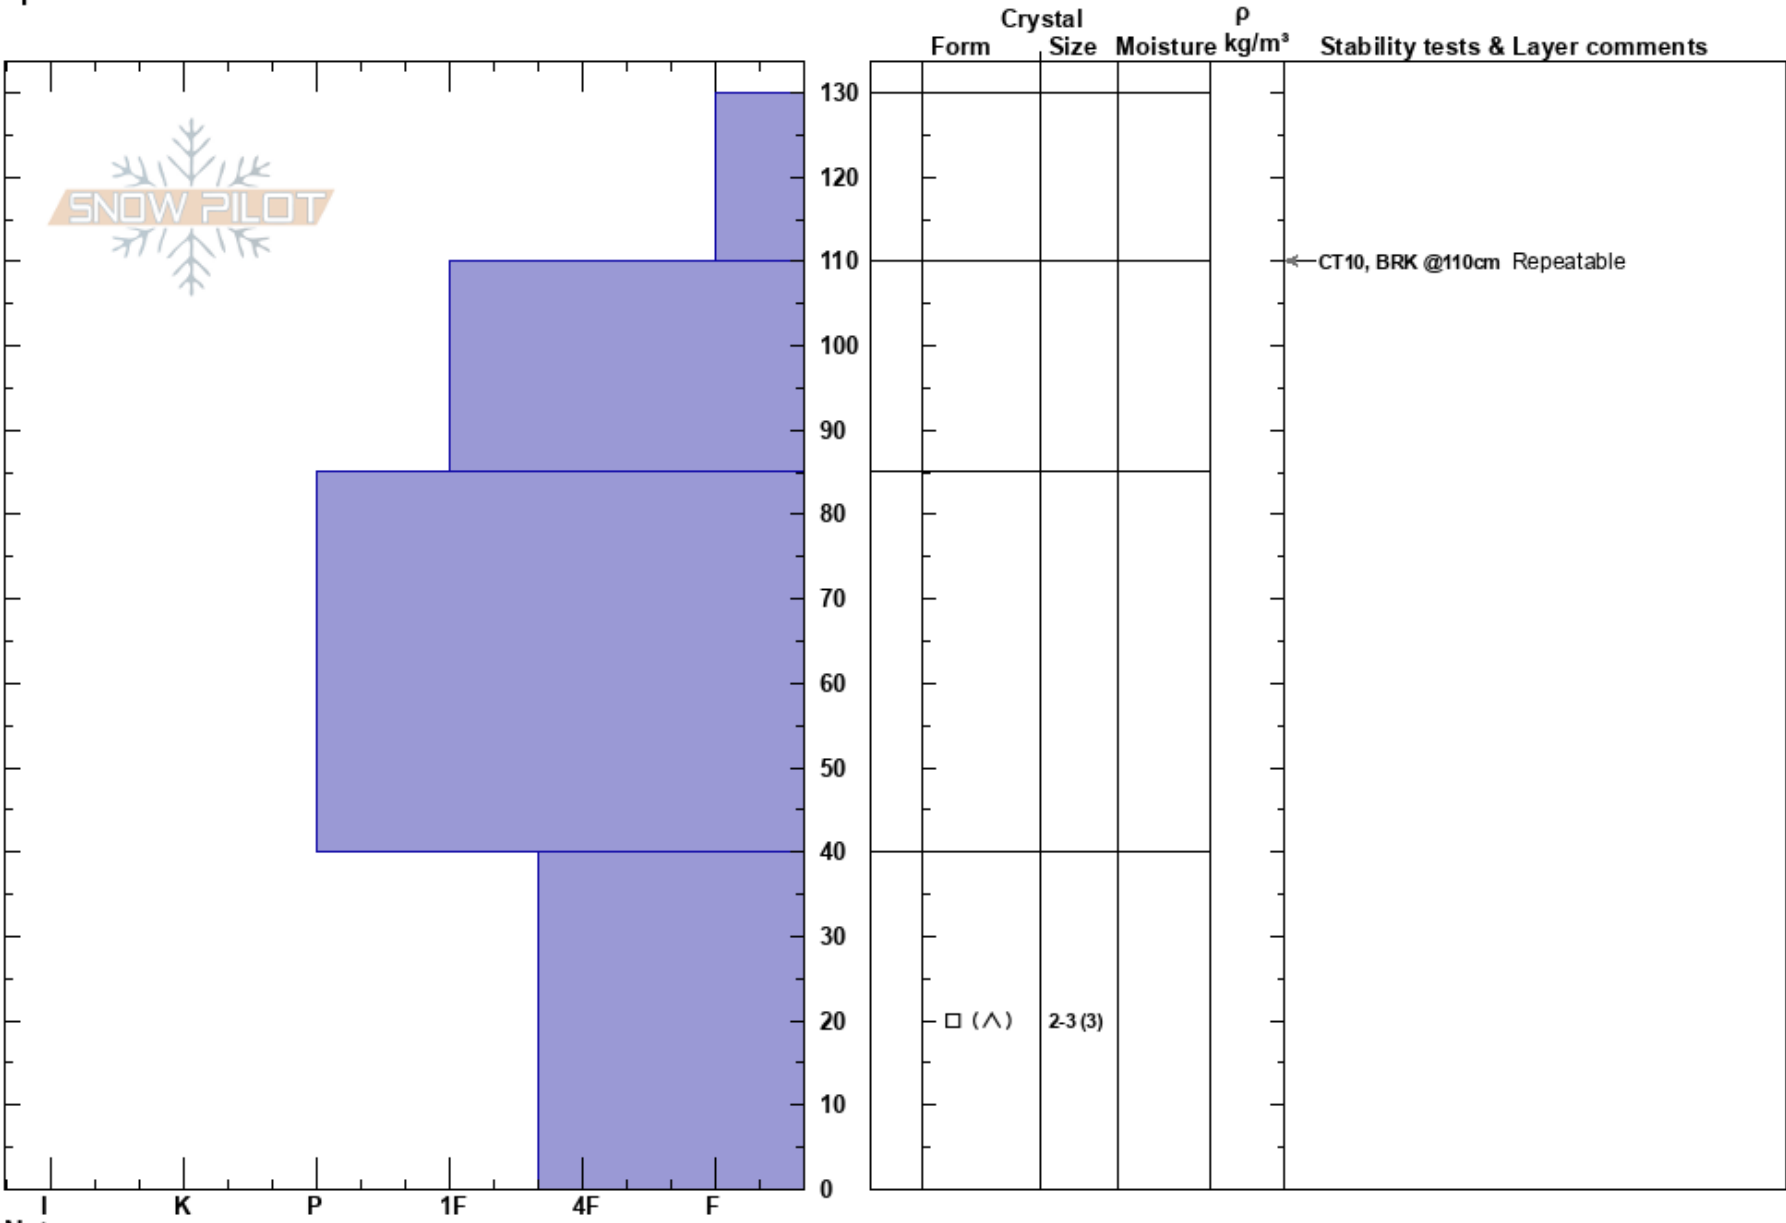

Buck Lake slide paths
 Jasper National park
 AB
 Elevation: 1967 m
 Aspect: W
 Specifics:

T T
 23/02/2022 - 12:00
 Co-ord: 11U 456975W 5823705N
 Slope Angle: 15°
 Wind Loading:

Stability:
 Air Temperature:
 Sky Cover: BKN
 Precipitation: NO
 Wind: Calm

HS: 130
 PF: 25 40-0cm: Problematic layer
 PS: 15

Layer Notes:

Notes: Opening with rocky ground cover.
 2x CTM (BRK) down 20cm