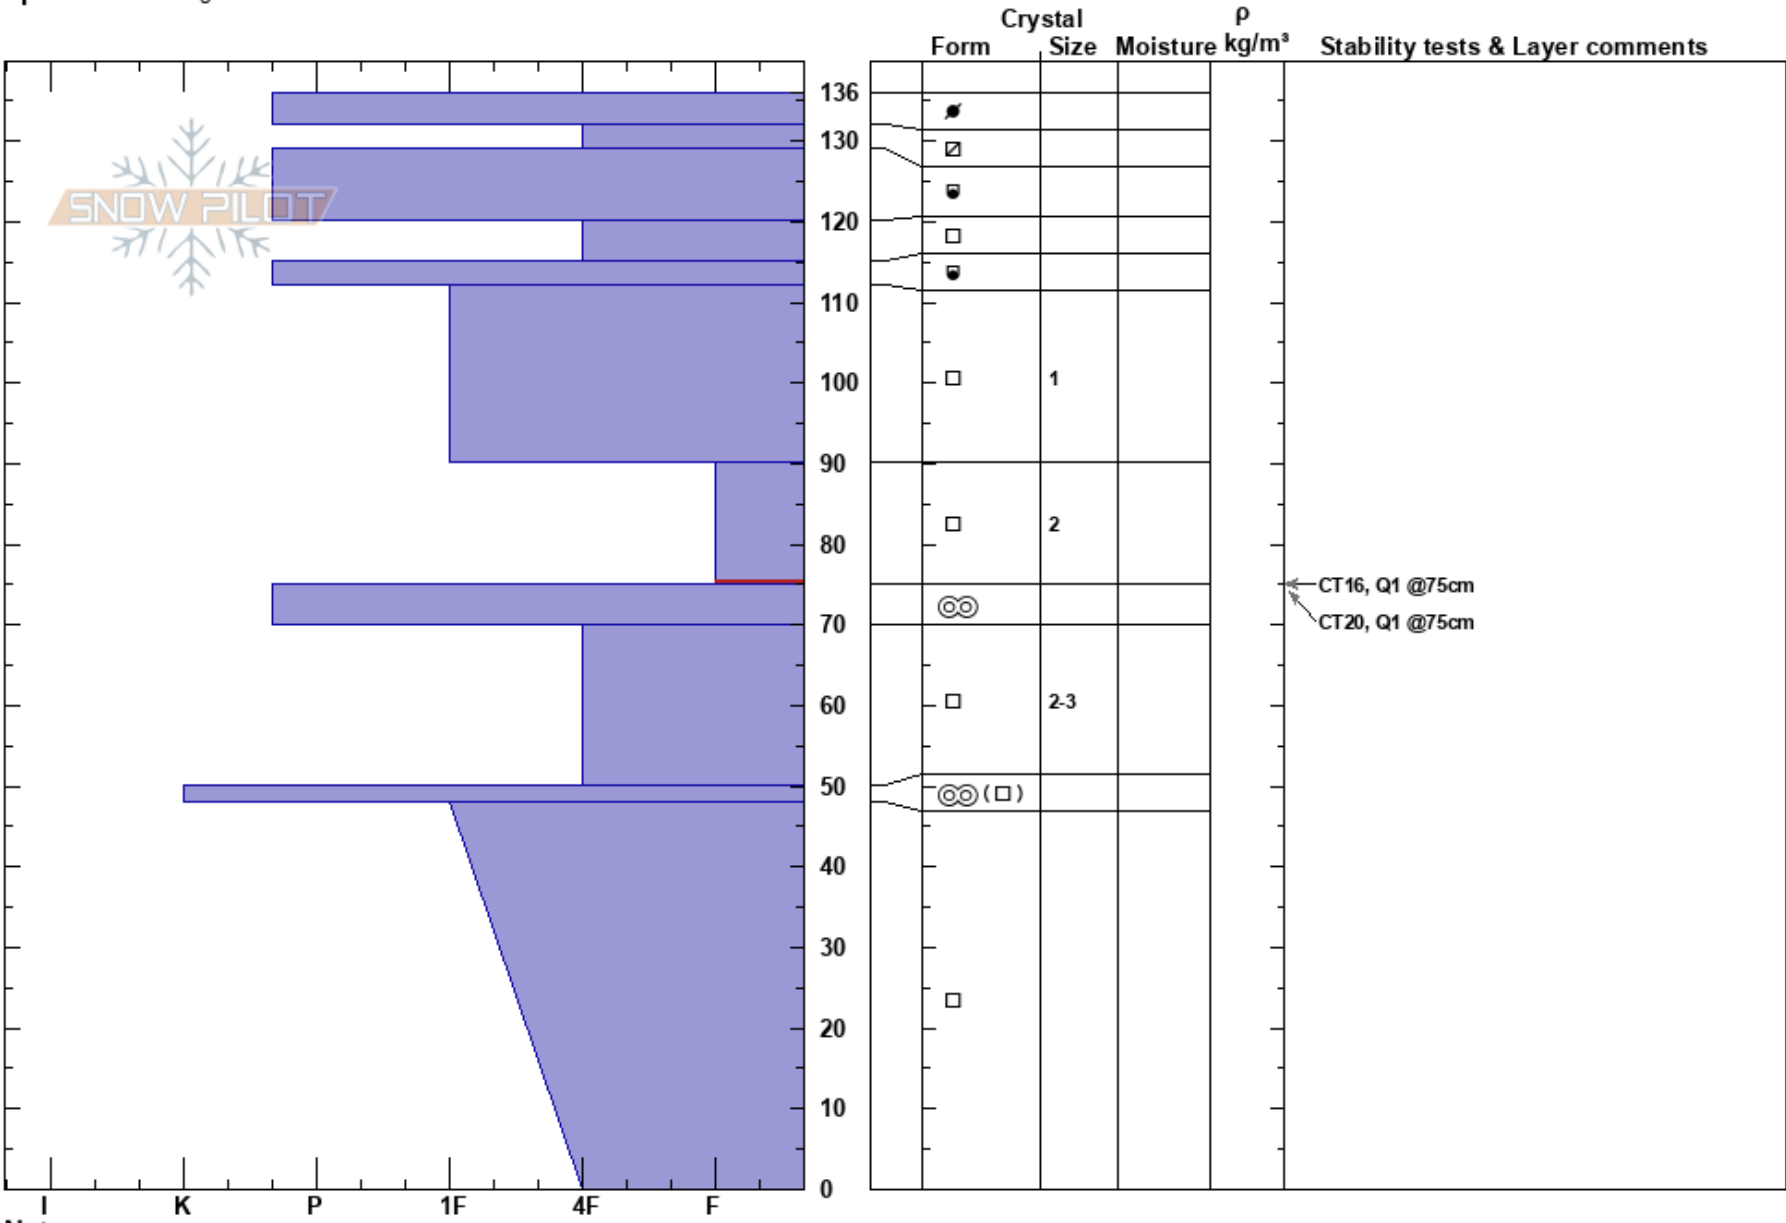

Rock Creek Amp
 Madison Range-N
 MT
 Elevation: 9600 ft
 Aspect: 360°
 Specifics: Pit dug in a Ski Area

Ryan Brubaker
 02/23/2022 - 12:30pm
 Co-ord:
 Slope Angle: 45°
 Wind Loading:

Stability:
 Air Temperature:
 Sky Cover: CLR
 Precipitation: NO
 Wind: Calm

HS: 136
 Layer Notes:
 90-75cm: Problematic layer

Notes: