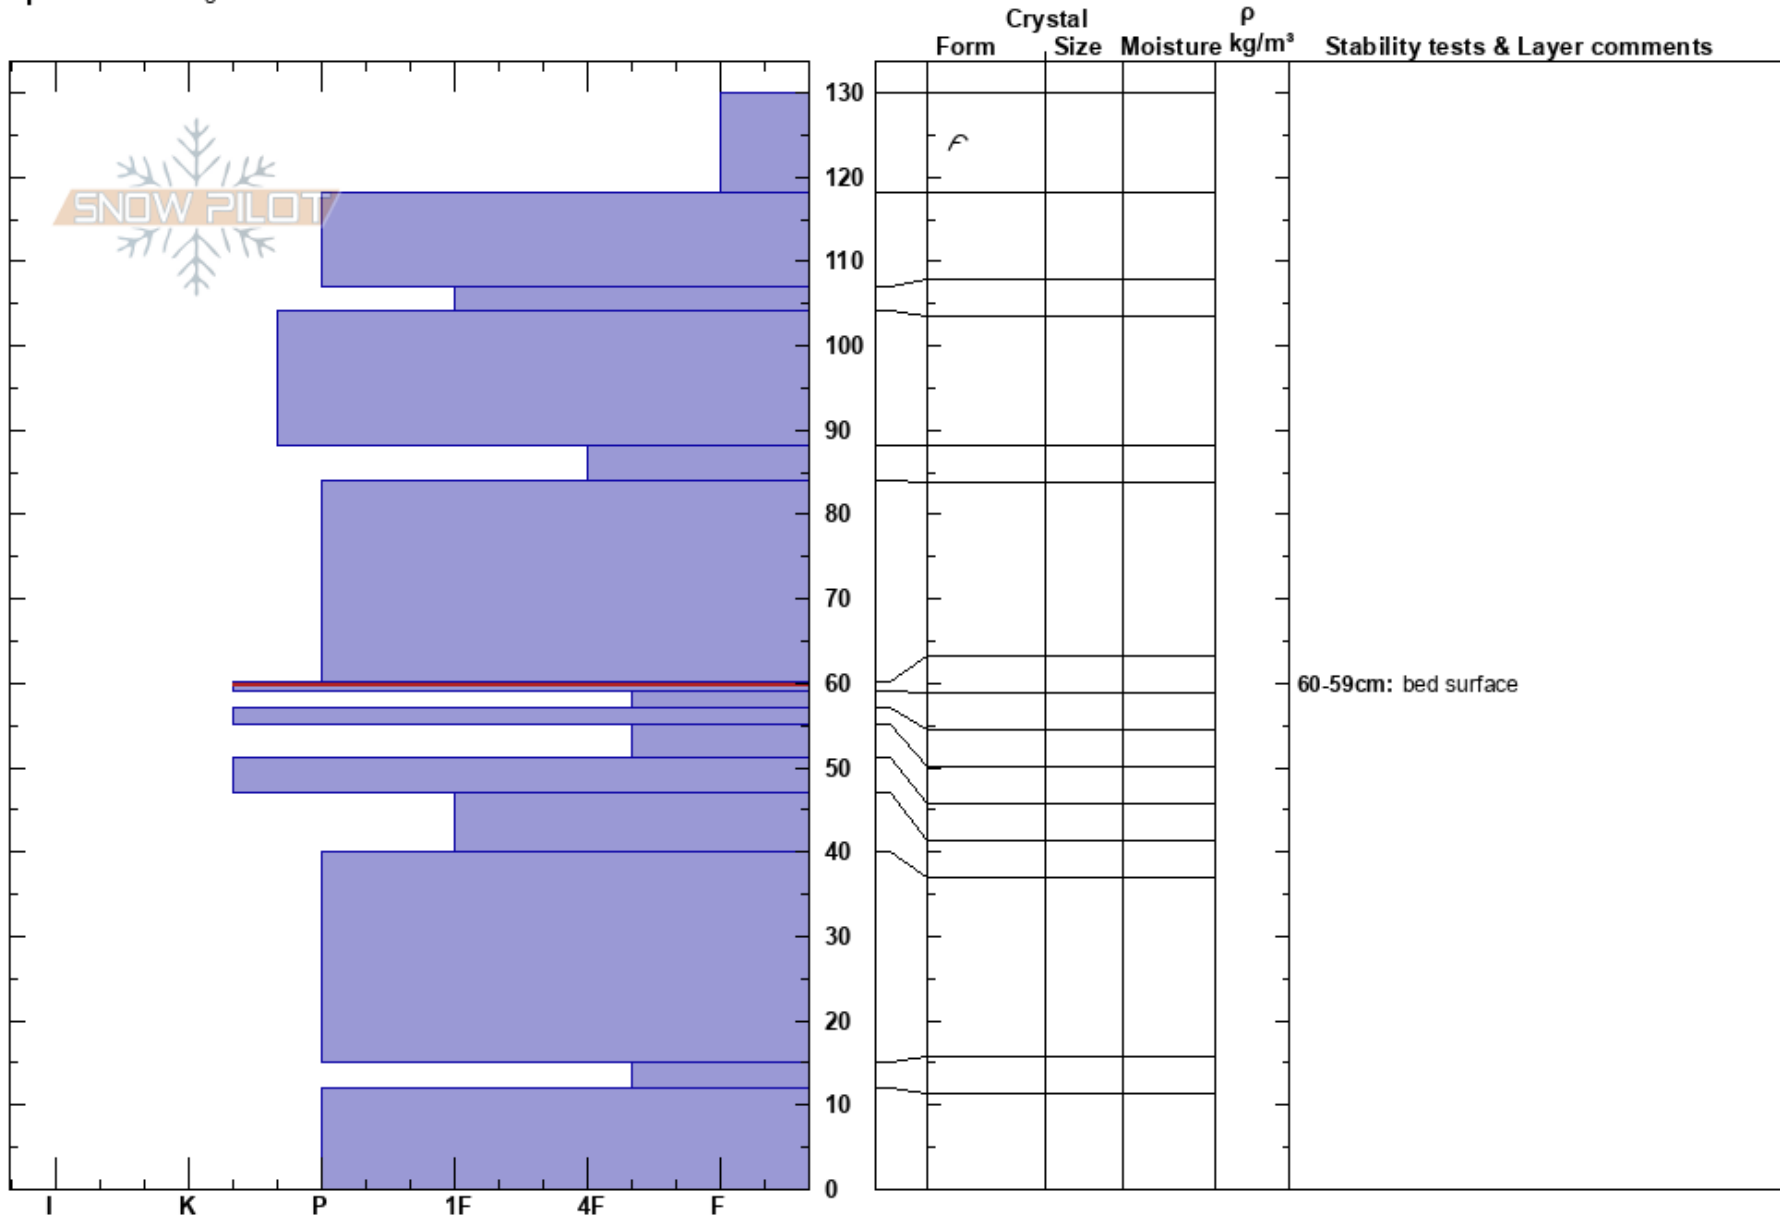

2A crown profile
 Madison Range-N
 MT
 Elevation: 10559 ft
 Aspect: 115°
 Specifics: Pit dug in a Ski Area

yunce ueland
 02/21/2022 - 2:00pm
 Co-ord: 45.27563N, -111.44913W
 Slope Angle: 45°
 Wind Loading: previous

Stability:
 Air Temperature: 14°C
 Sky Cover: FEW
 Precipitation: NO
 Wind: NW
 HS: 130
 PF: 8
 PS: 2
 Layer Notes:
 60-59cm: bed surface
 60-59cm: Problematic layer

Notes: This a crown profile, that was performed the day after the slide occurred.