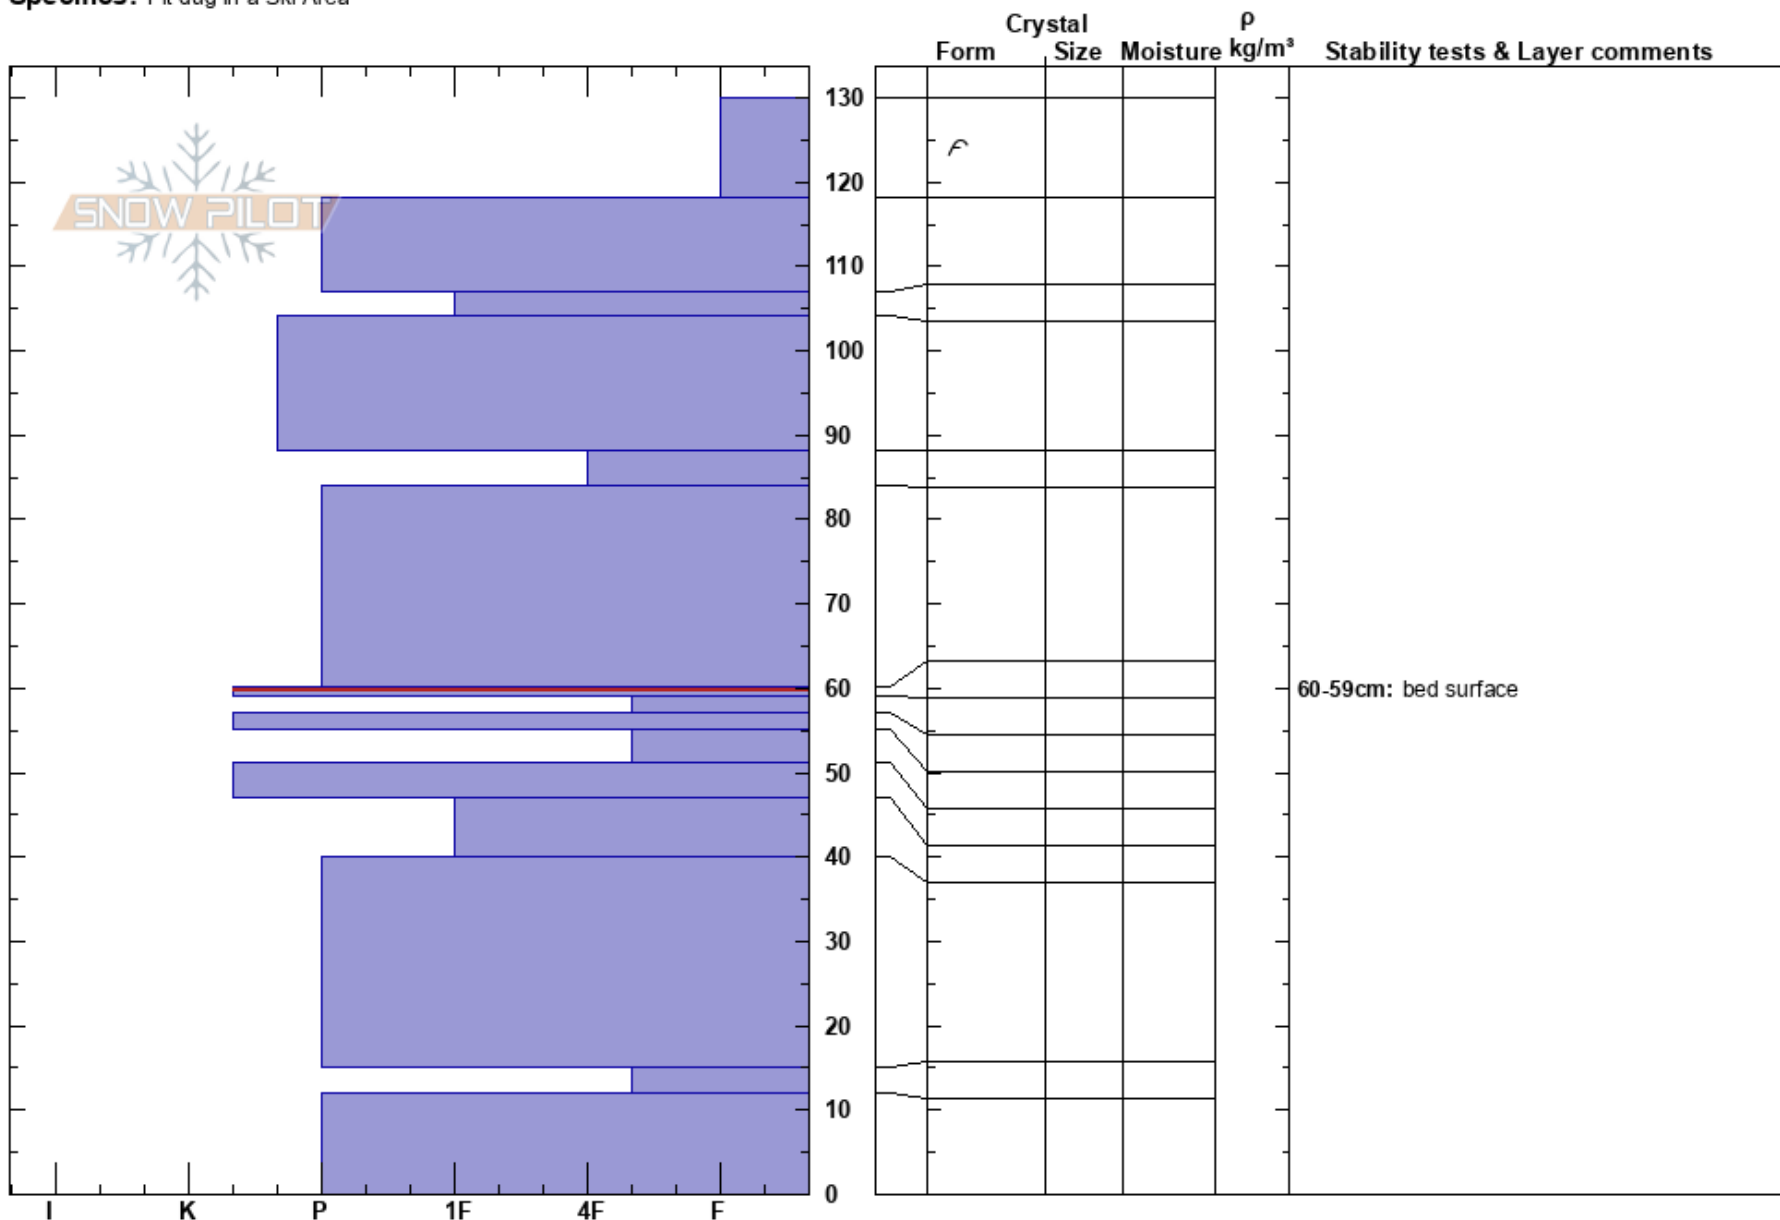

2A crown profile
 Madison Range-N
 MT
 Elevation: 10559 ft
 Aspect: 115°
 Specifics: Pit dug in a Ski Area

yunce ueland
 02/21/2022 - 2:00pm
 Co-ord: 45.27563N, -111.44913W
 Slope Angle: 45°
 Wind Loading: previous

Stability:
 Air Temperature: 14°C
 Sky Cover: FEW
 Precipitation: NO
 Wind: NW
 HS: 130
 PF: 8
 PS: 2
 Layer Notes:
 60-59cm: bed surface
 60-59cm: Problematic layer

Notes: This a crown profile, that was performed the day after the slide occurred.