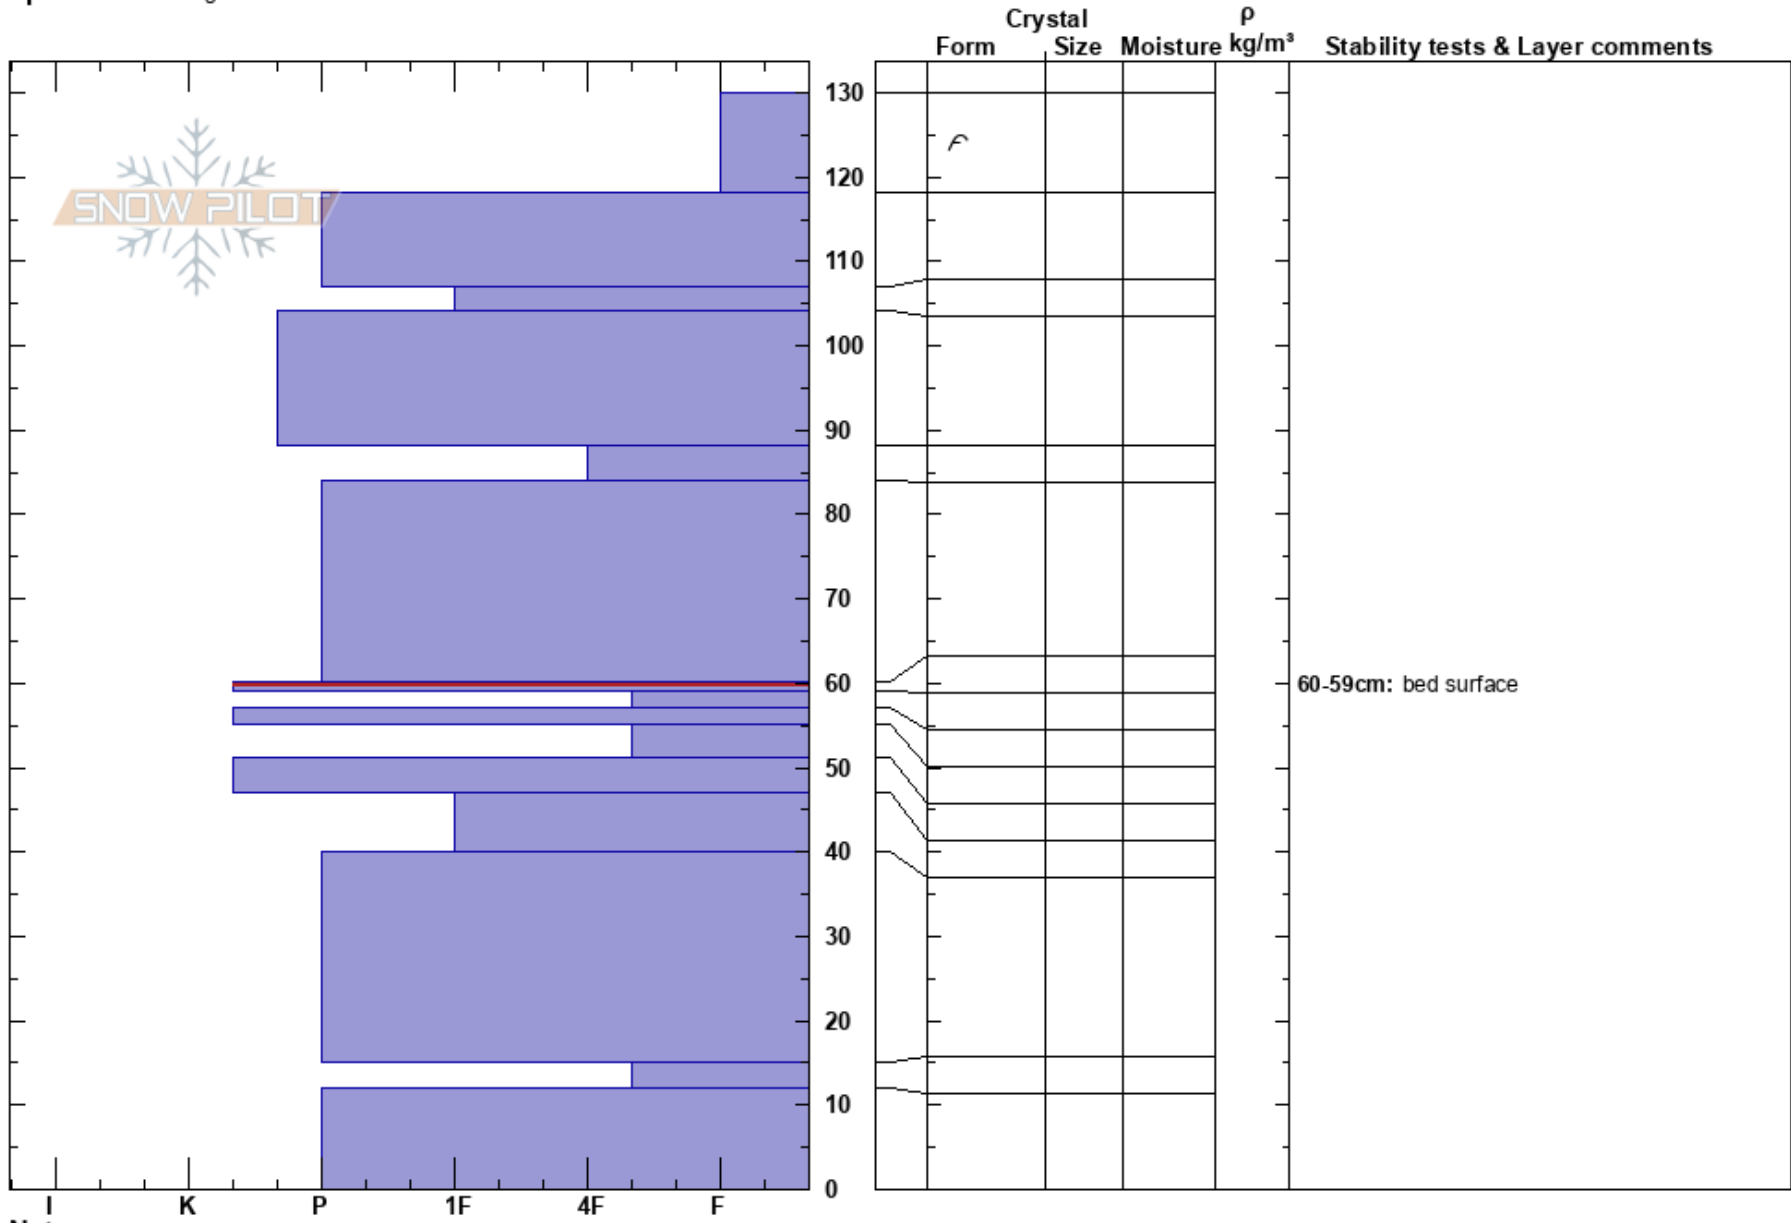

2A crown profile  
 Madison Range-N  
 MT  
 Elevation: 10559 ft  
 Aspect: 115°  
 Specifics: Pit dug in a Ski Area

yunce ueland  
 02/21/2022 - 2:00pm  
 Co-ord: 45.27563N, -111.44913W  
 Slope Angle: 45°  
 Wind Loading: previous

Stability:  
 Air Temperature: 14°C  
 Sky Cover: FEW  
 Precipitation: NO  
 Wind: NW  
 HS: 130  
 PF: 8  
 PS: 2  
 Layer Notes:  
 60-59cm: bed surface  
 60-59cm: Problematic layer

Notes: This a crown profile, that was performed the day after the slide occurred.