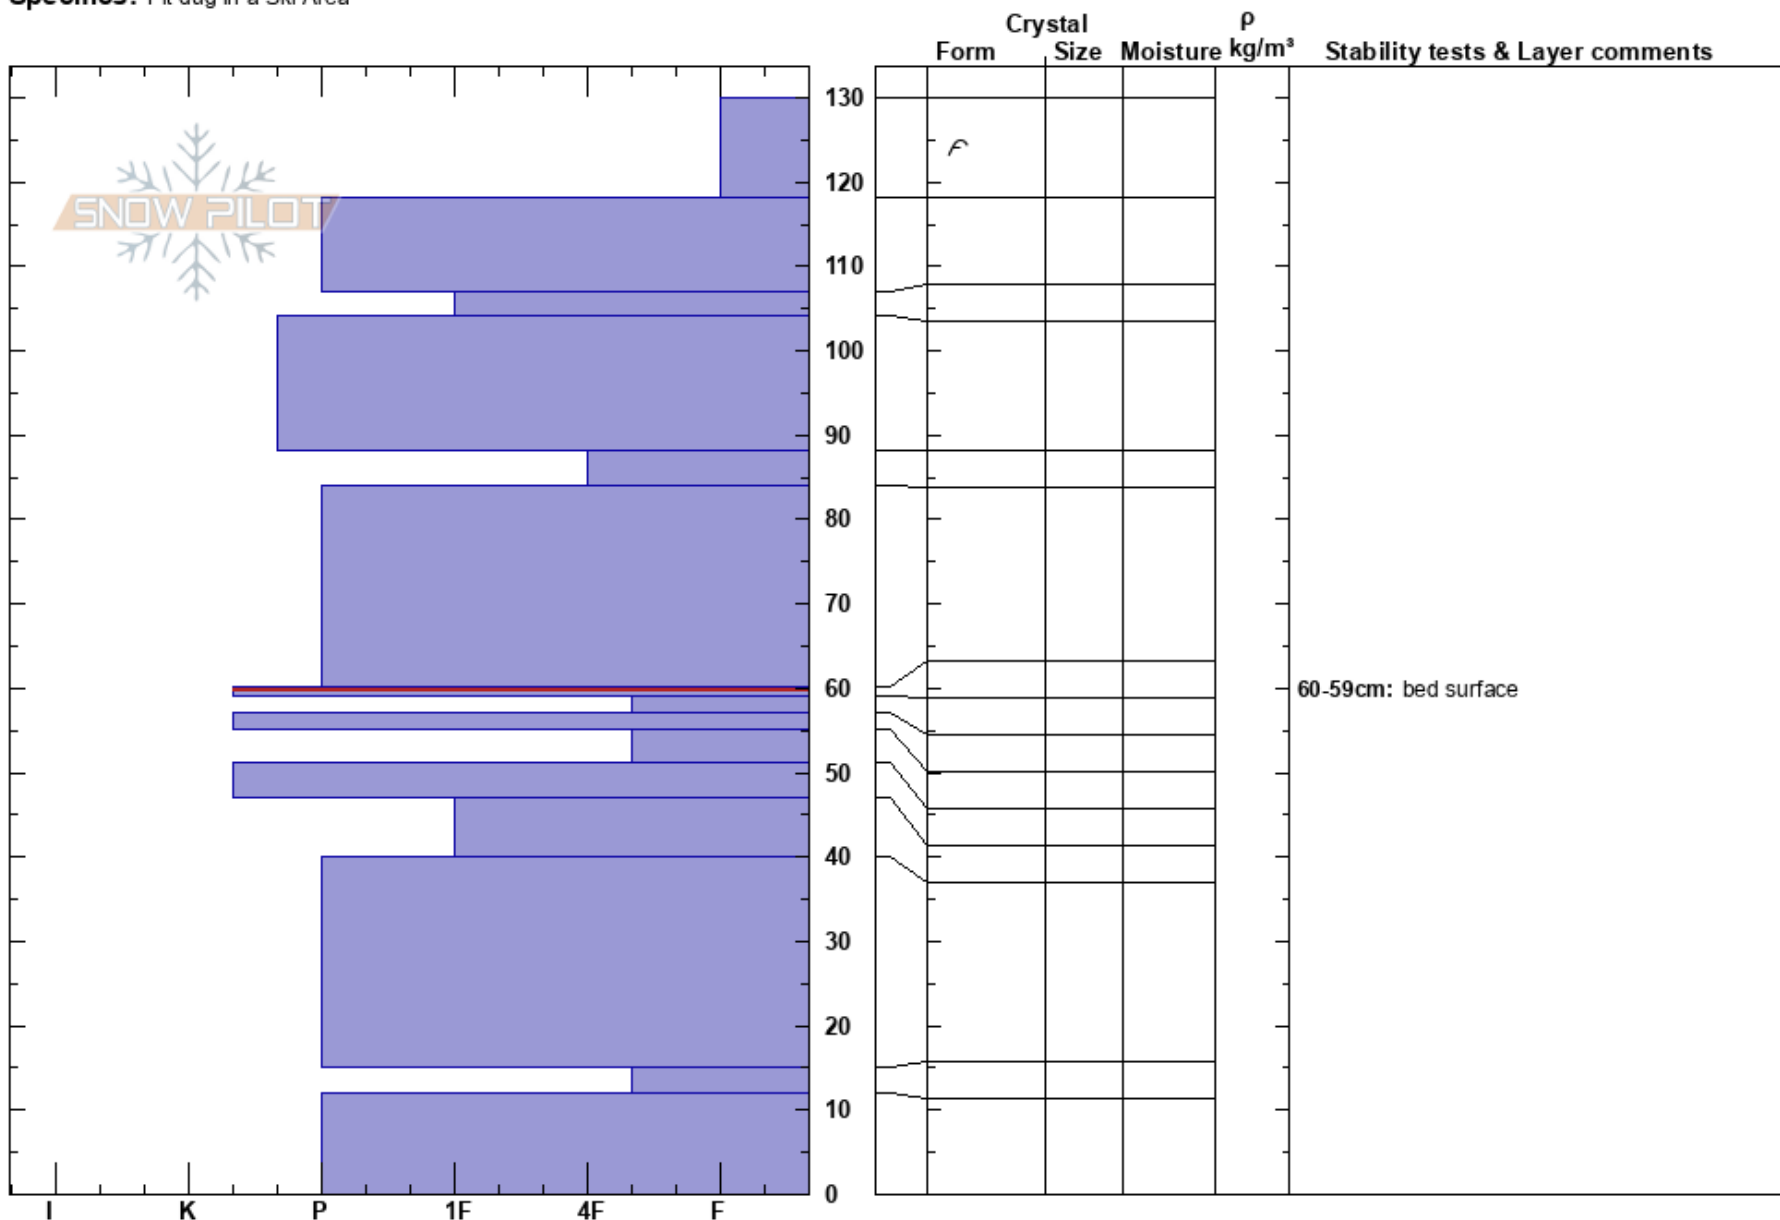

2A crown profile  
 Madison Range-N  
 MT  
 Elevation: 10559 ft  
 Aspect: 115°  
 Specifics: Pit dug in a Ski Area

yunce ueland  
 02/21/2022 - 2:00pm  
 Co-ord: 45.27563N, -111.44913W  
 Slope Angle: 45°  
 Wind Loading: previous

Stability:  
 Air Temperature: 14°C  
 Sky Cover: FEW  
 Precipitation: NO  
 Wind: NW  
 HS: 130  
 PF: 8  
 PS: 2  
 Layer Notes:  
 60-59cm: bed surface  
 60-59cm: Problematic layer

Notes: This a crown profile, that was performed the day after the slide occurred.