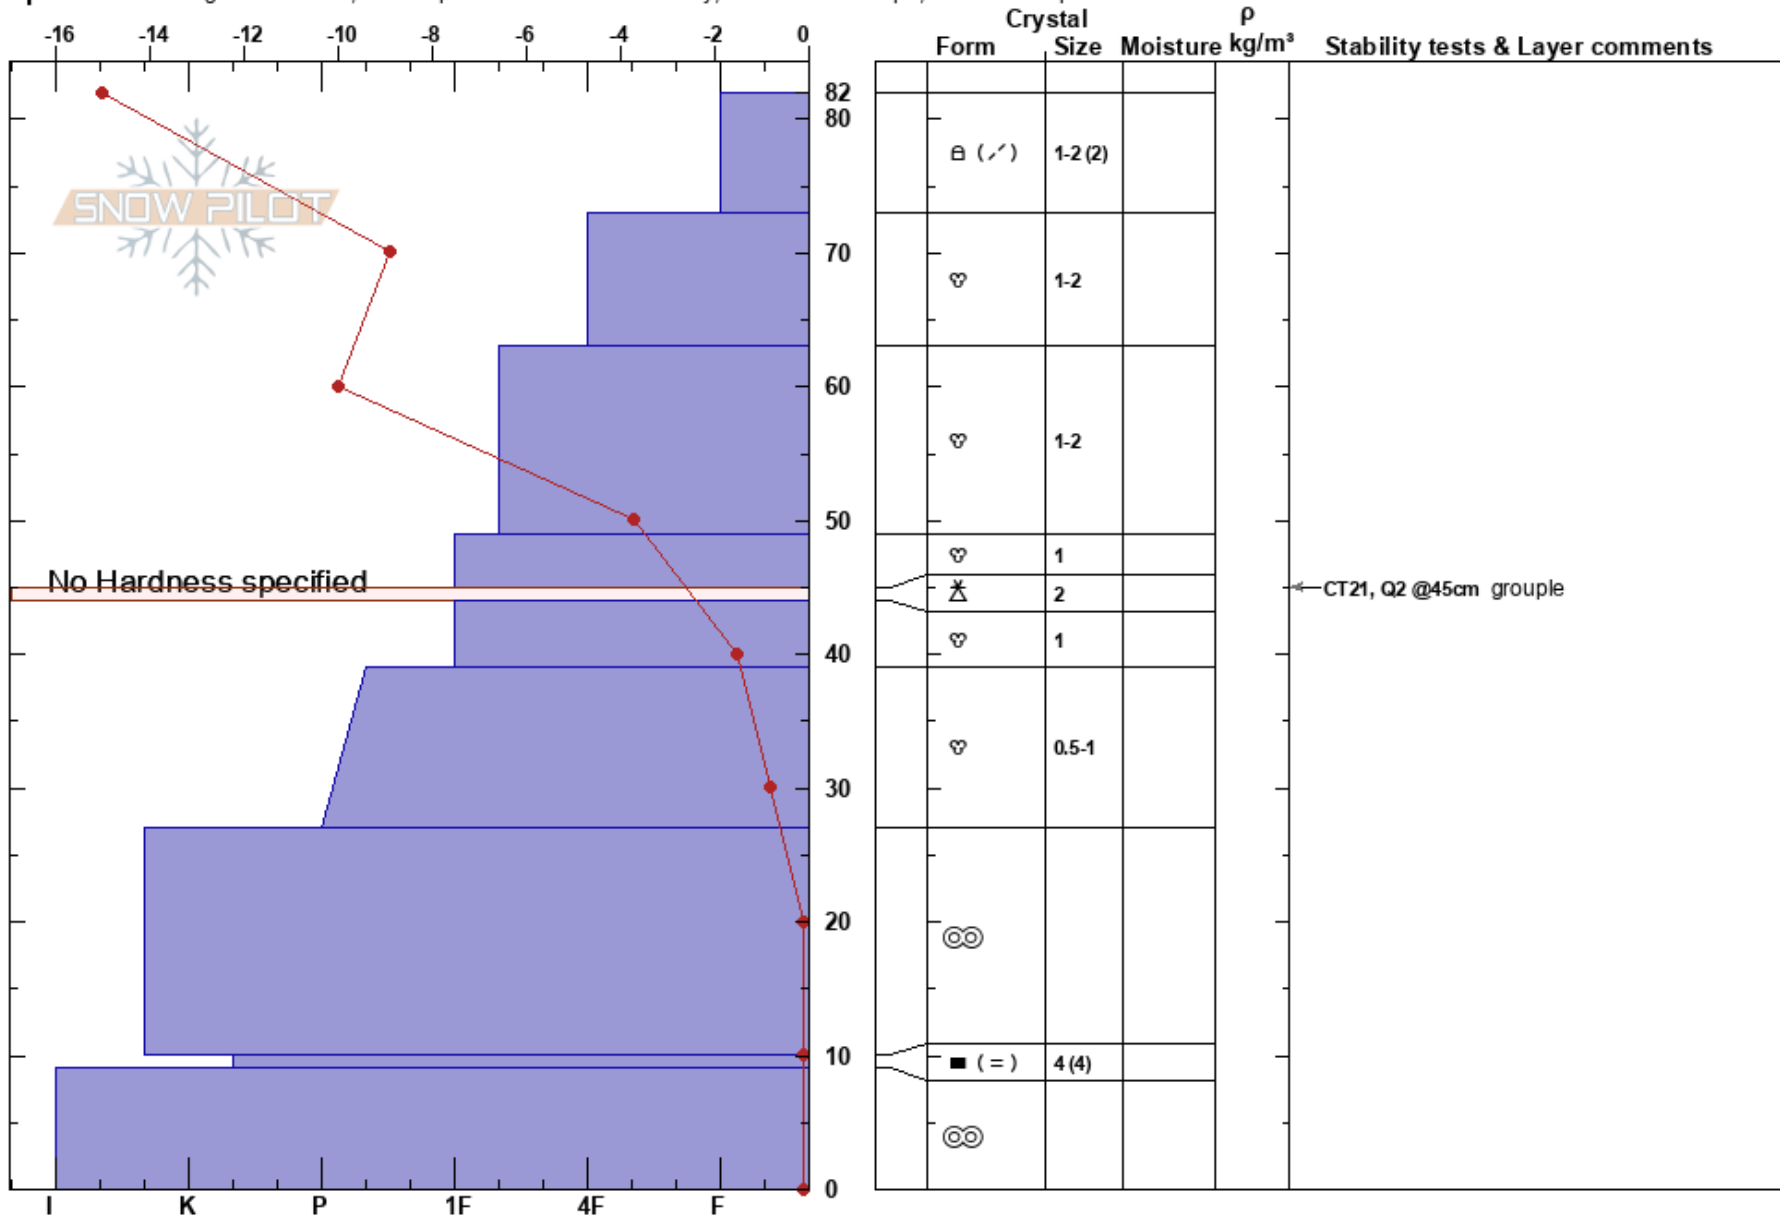

Data Pit
 Mt. Hood
 OR
 Elevation: 6339 ft
 Aspect: SE

Roland Platt
 02/23/2022 - 11:00am
 Co-ord: 45.35150N, -121.66710W
 Slope Angle: 28°
 Wind Loading: previous

Stability: **HS:82**
 Air Temperature: -9.9°C **PF: 50** 45-44cm: Problematic layer
 Sky Cover: CLR **PS: 20**
 Precipitation: NO
 Wind: NE Calm

Specifics: Pit dug in a Ski Area; Pit is representative of backcountry; Ski tracks on slope; We skied slope

Notes: Wind loading from prior night/day