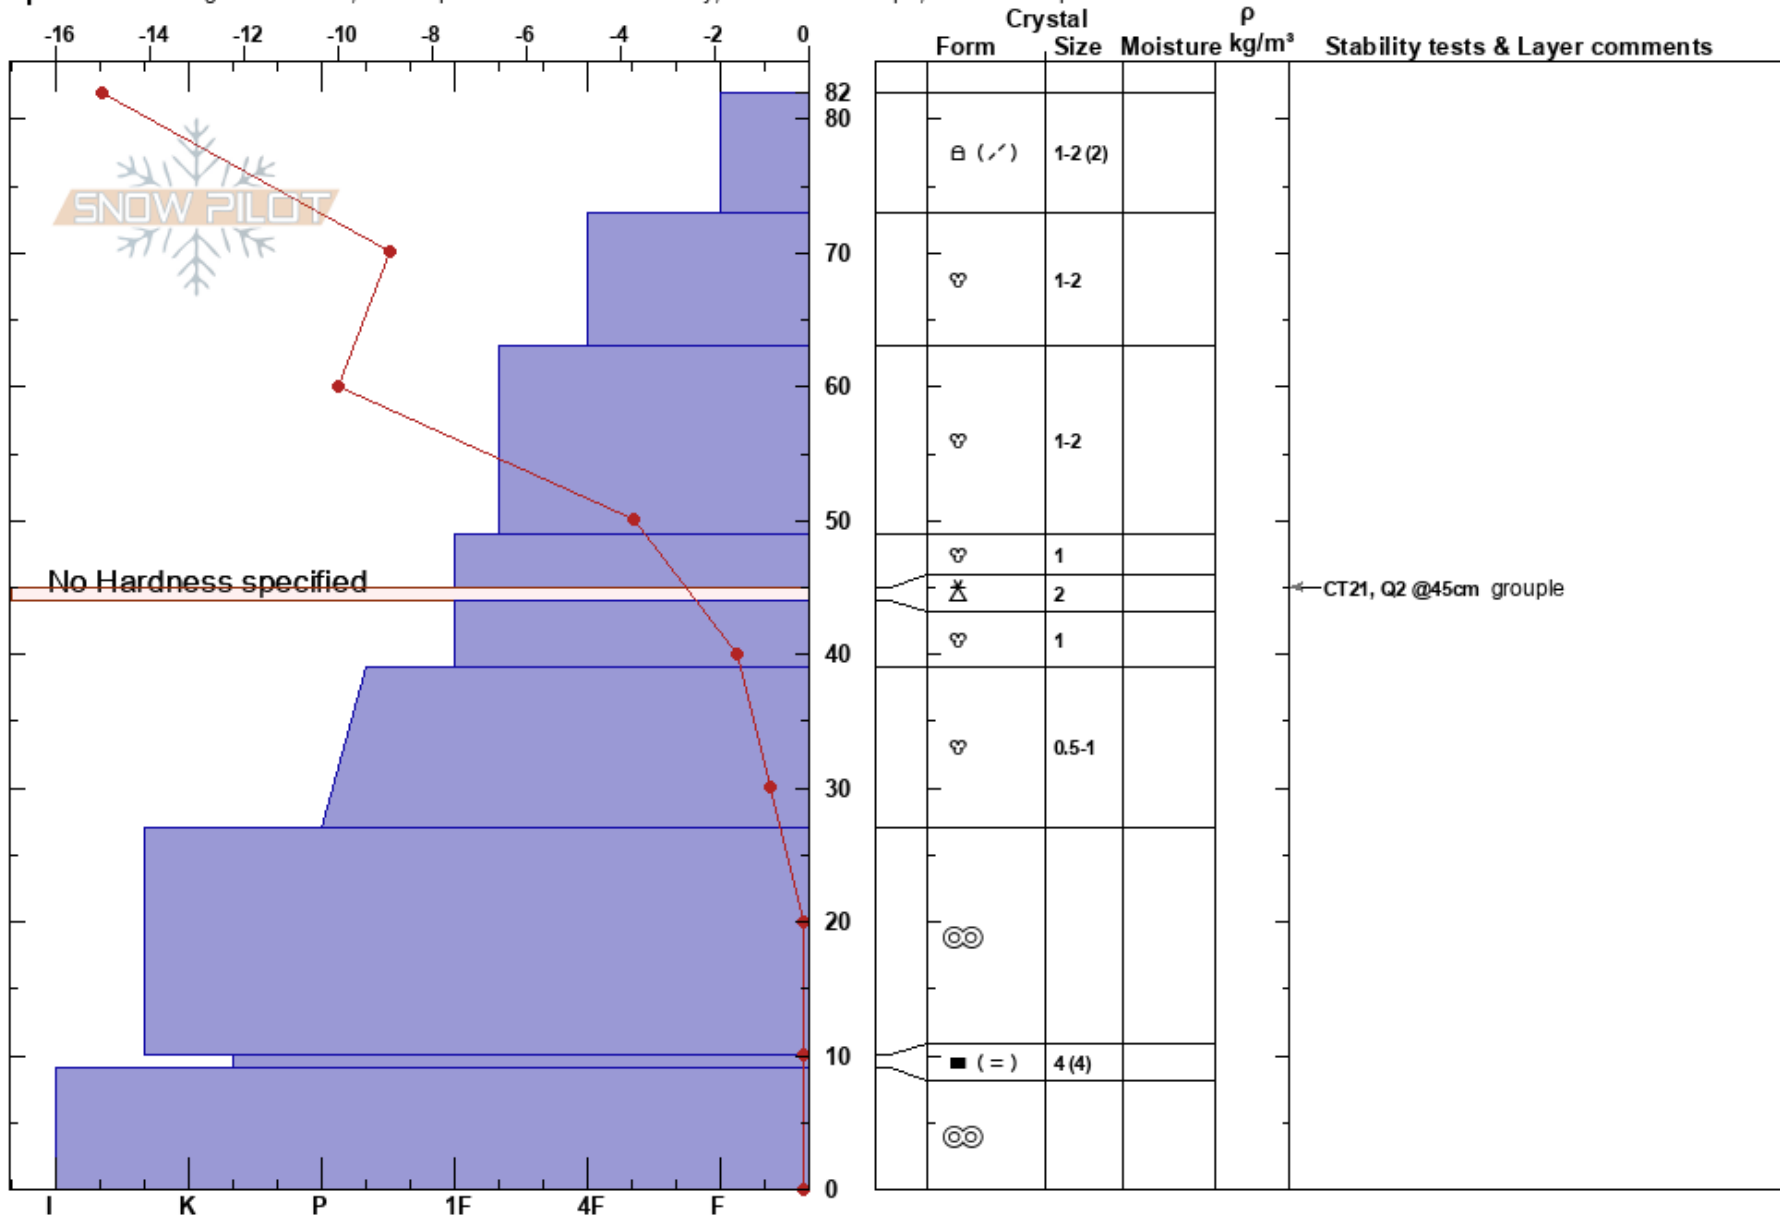

Data Pit  
 Mt. Hood  
 OR  
 Elevation: 6339 ft  
 Aspect: SE

Roland Platt  
 02/23/2022 - 11:00am  
 Co-ord: 45.35150N, -121.66710W  
 Slope Angle: 28°  
 Wind Loading: previous

Stability: **HS:82**  
 Air Temperature: -9.9°C **PF: 50** 45-44cm: Problematic layer  
 Sky Cover: CLR **PS: 20**  
 Precipitation: NO  
 Wind: NE Calm

**Specifics:** Pit dug in a Ski Area; Pit is representative of backcountry; Ski tracks on slope; We skied slope

**Notes:** Wind loading from prior night/day