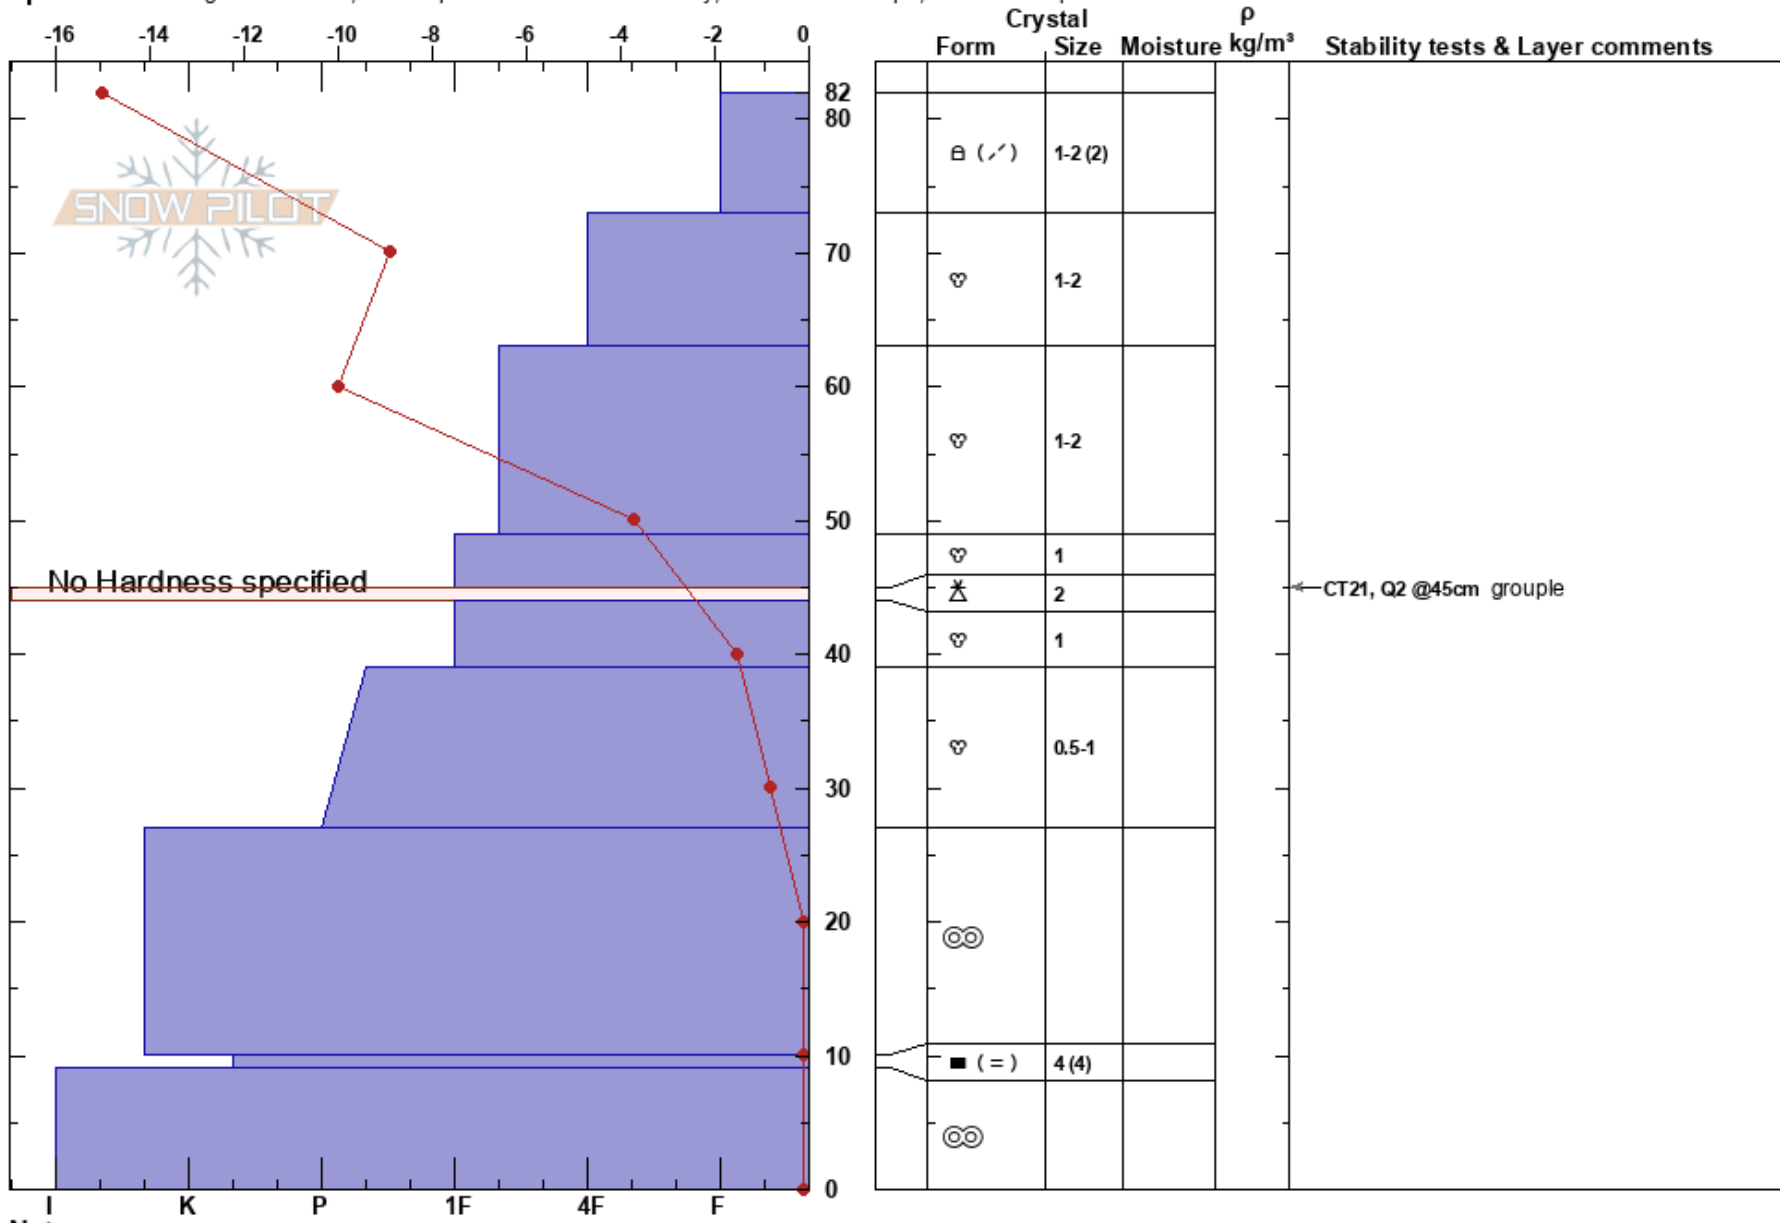

Data Pit  
 Mt. Hood  
 OR  
 Elevation: 6339 ft  
 Aspect: SE

Roland Platt  
 02/23/2022 - 11:00am  
 Co-ord: 45.35150N, -121.66710W  
 Slope Angle: 28°  
 Wind Loading: previous

Stability: **HS:82**  
 Air Temperature: -9.9°C **PF: 50** 45-44cm: Problematic layer  
 Sky Cover: CLR **PS: 20**  
 Precipitation: NO  
 Wind: NE Calm

**Specifics:** Pit dug in a Ski Area; Pit is representative of backcountry; Ski tracks on slope; We skied slope

**Notes:** Wind loading from prior night/day