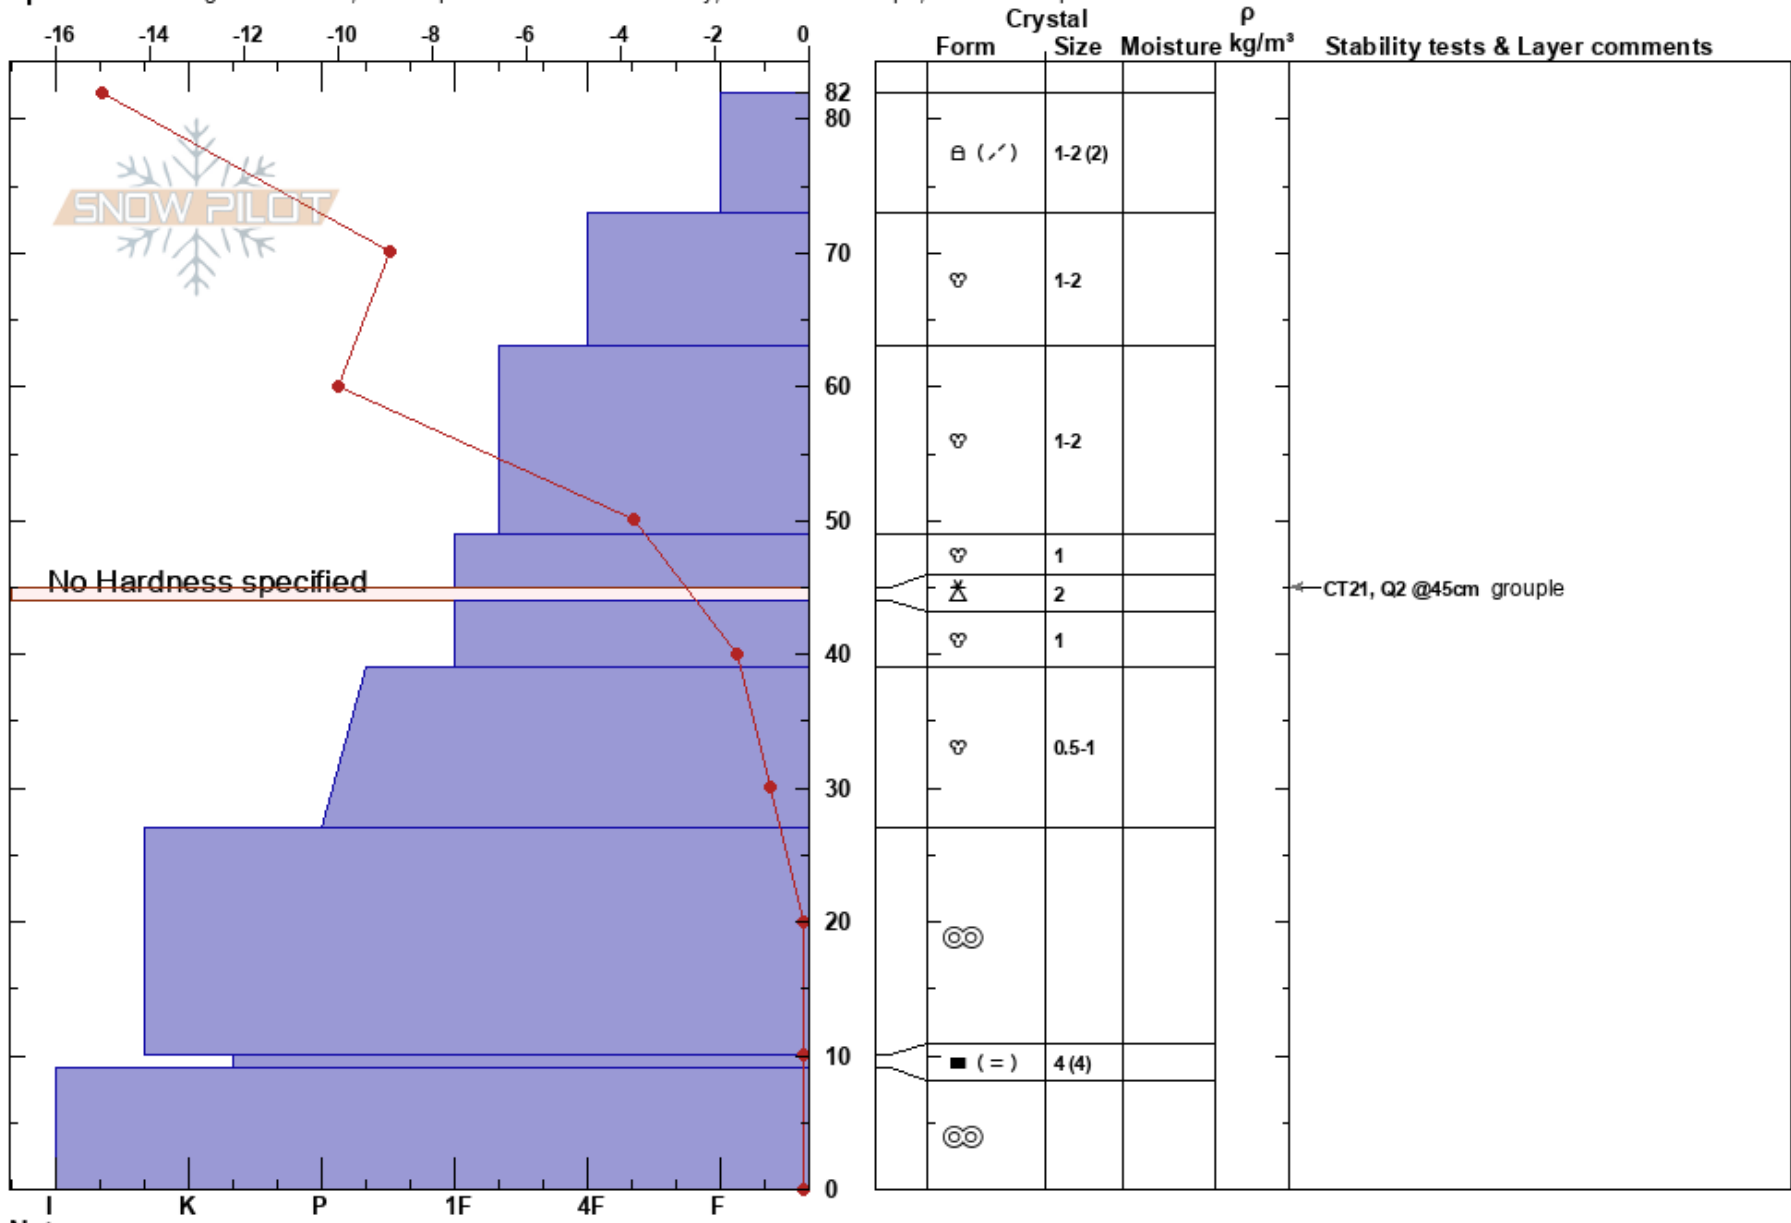

Data Pit  
 Mt. Hood  
 OR  
 Elevation: 6339 ft  
 Aspect: SE

Roland Platt  
 02/23/2022 - 11:00am  
 Co-ord: 45.35150N, -121.66710W  
 Slope Angle: 28°  
 Wind Loading: previous

Stability: **HS:82**  
 Air Temperature: -9.9°C **PF: 50** 45-44cm: Problematic layer  
 Sky Cover: CLR **PS: 20**  
 Precipitation: NO  
 Wind: NE Calm

**Specifics:** Pit dug in a Ski Area; Pit is representative of backcountry; Ski tracks on slope; We skied slope

**Notes:** Wind loading from prior night/day