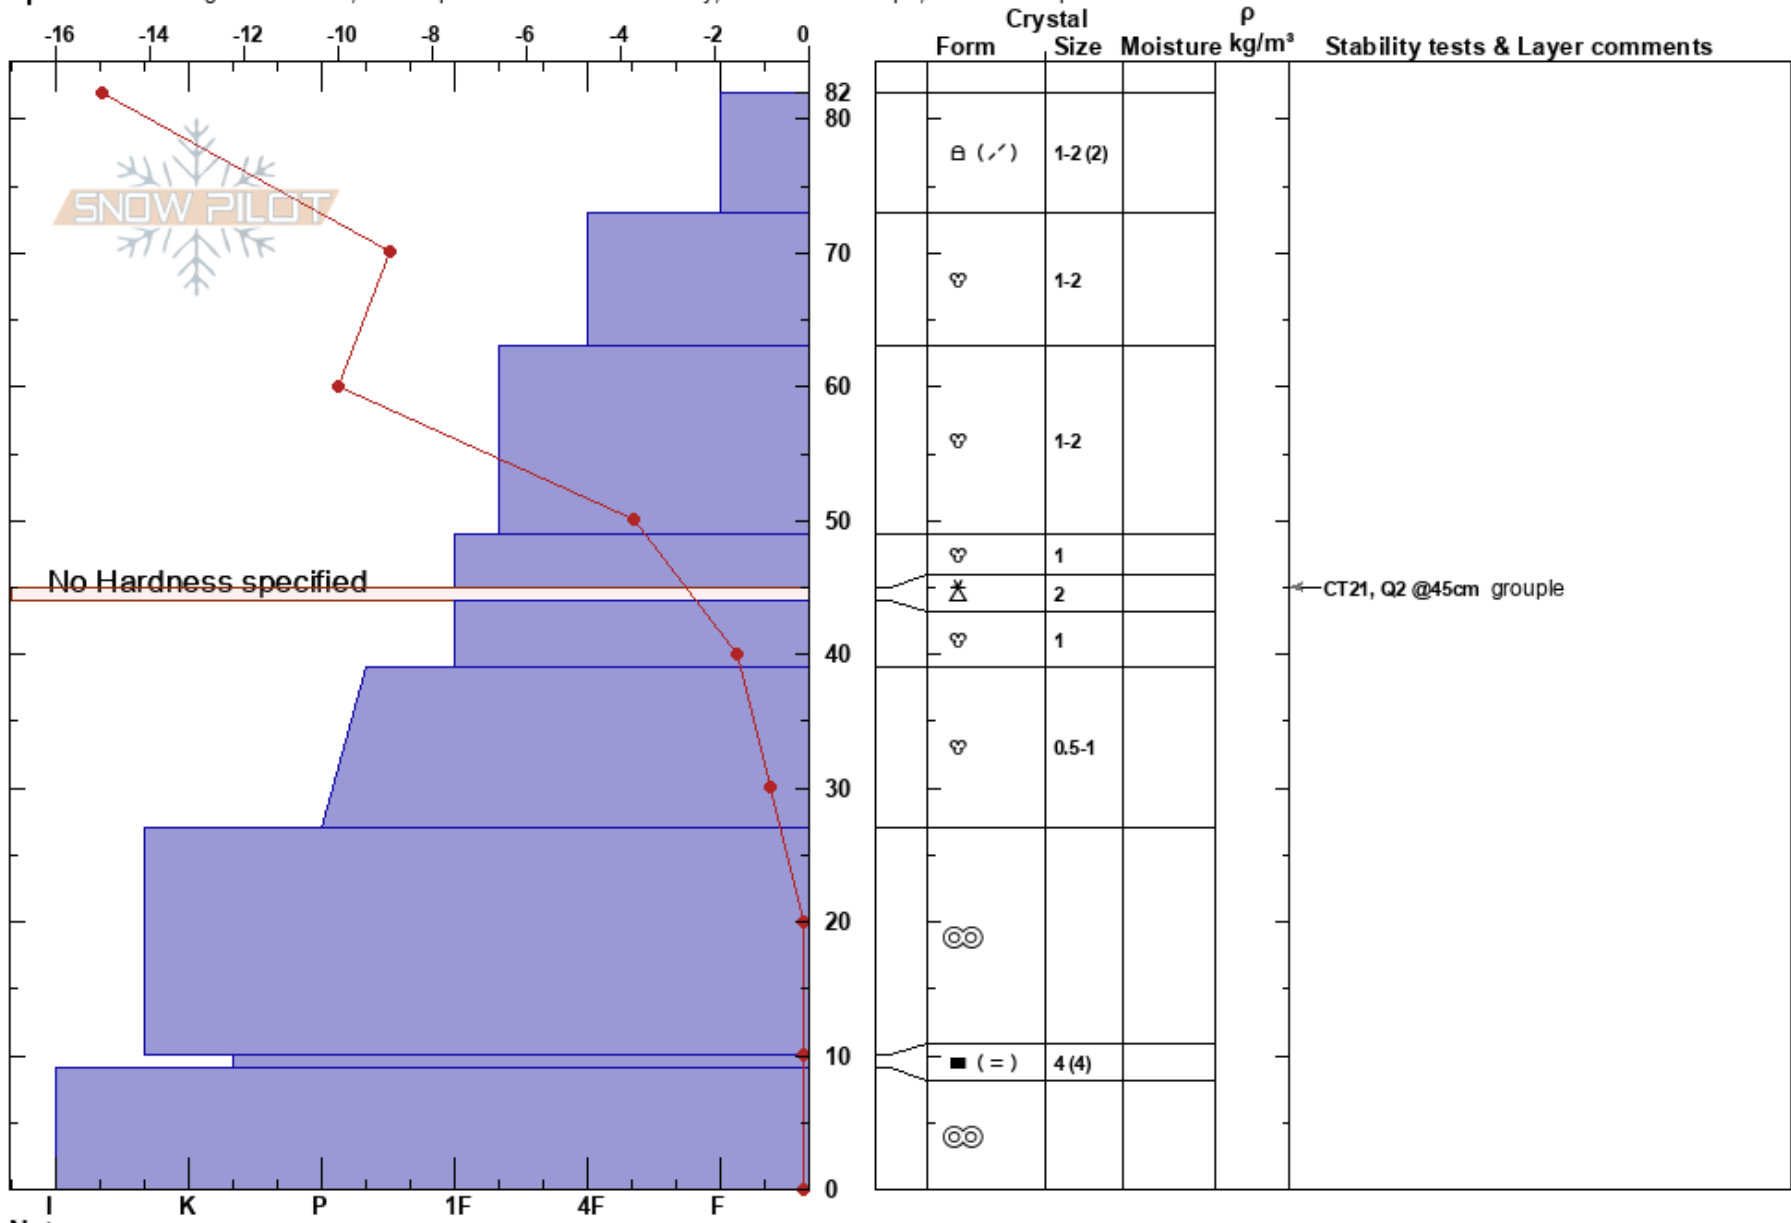

Data Pit
 Mt. Hood
 OR
 Elevation: 6339 ft
 Aspect: SE

Roland Platt
 02/23/2022 - 11:00am
 Co-ord: 45.35150N, -121.66710W
 Slope Angle: 28°
 Wind Loading: previous

Stability: **HS:82**
 Air Temperature: -9.9°C **PF: 50** 45-44cm: Problematic layer
 Sky Cover: CLR **PS: 20**
 Precipitation: NO
 Wind: NE Calm

Specifics: Pit dug in a Ski Area; Pit is representative of backcountry; Ski tracks on slope; We skied slope

Notes: Wind loading from prior night/day