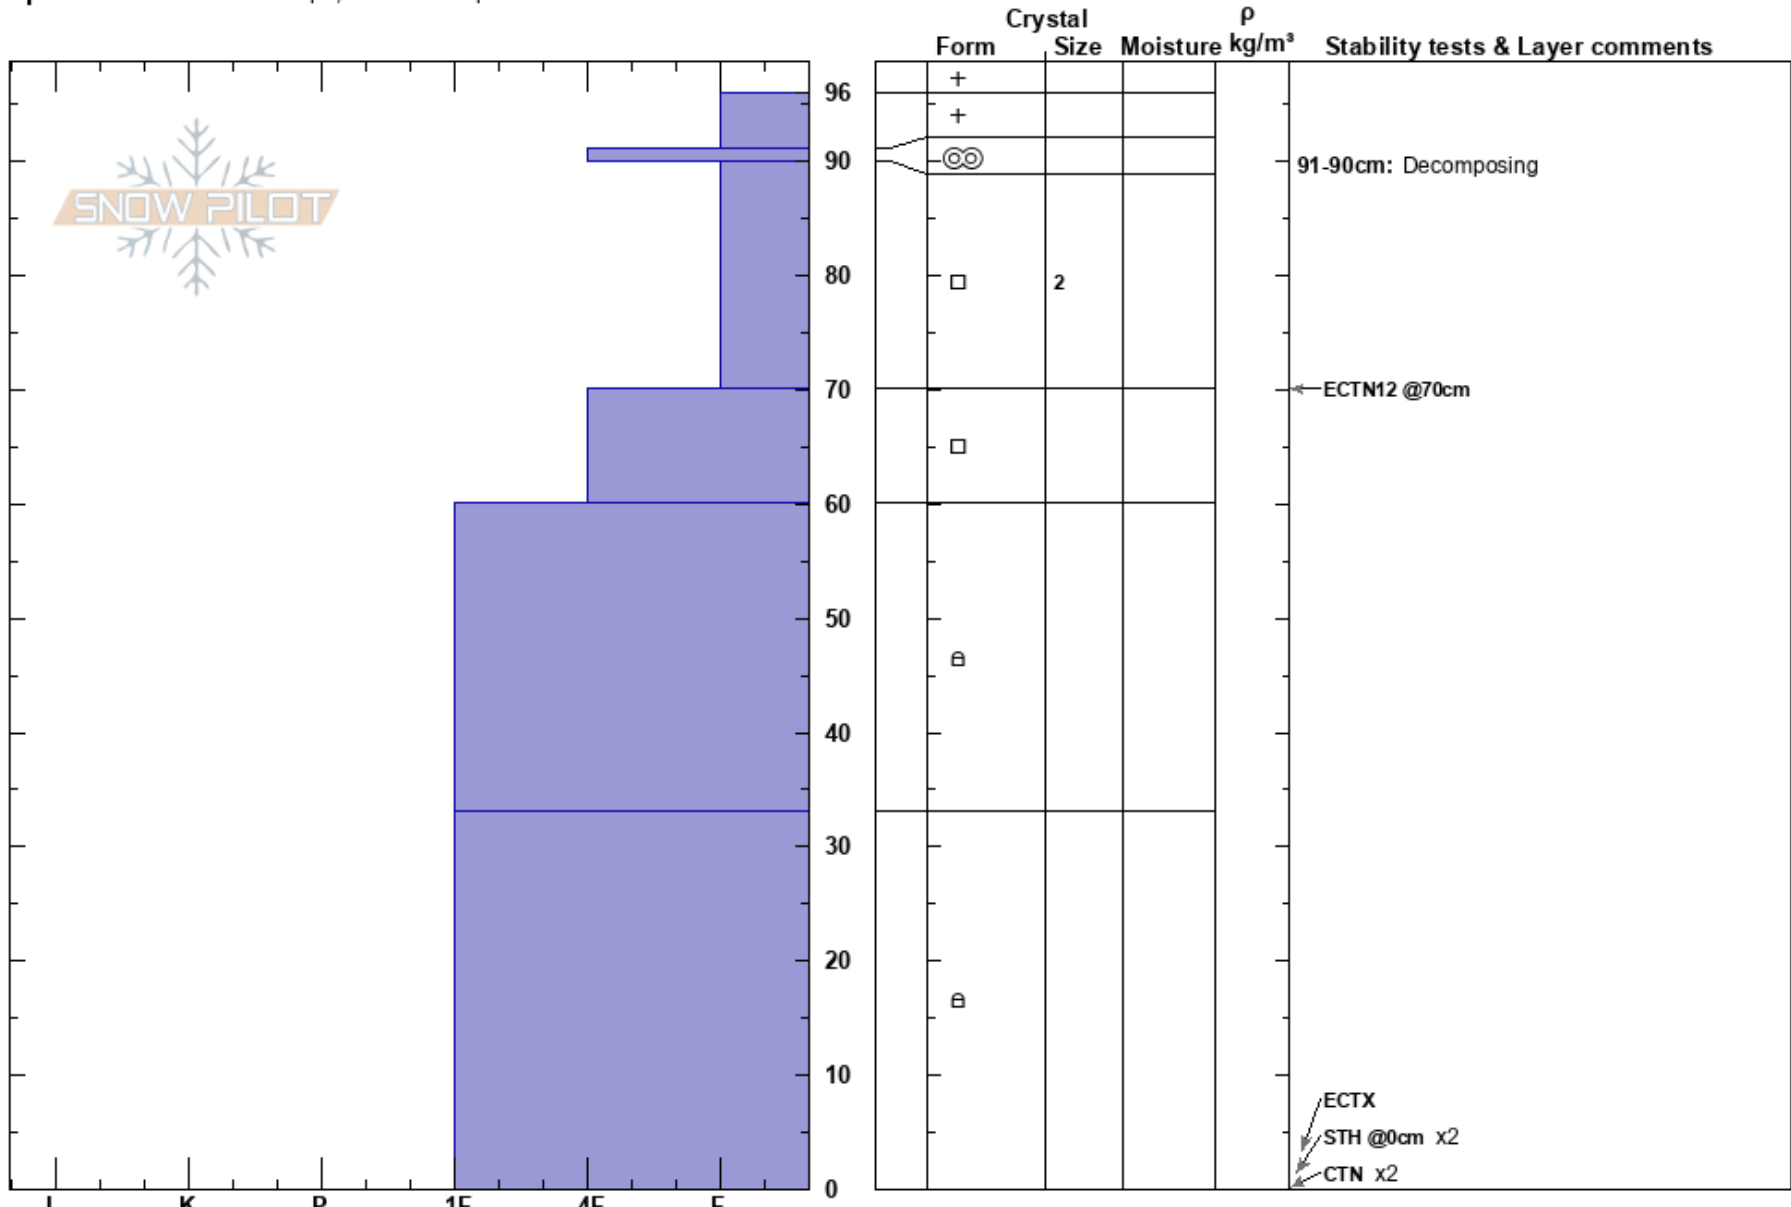

Exploder 2
 Teton Range
 WY
 Elevation: 9711 ft
 Aspect: E
 Specifics: Ski tracks on slope; We skied slope

Adam Davis
 02/18/2022 - 11:30am
 Co-ord: 43.50521N, -110.94864E
 Slope Angle: 41°
 Wind Loading:

Stability:
 Air Temperature:
 Sky Cover: X
 Precipitation: NO
 Wind:

HS:96
 Layer Notes:
 91-90cm: Decomposing
 90-70cm: Problematic layer

Notes: Adjacent to Gazex exploder #2, thinner snowpack due to control mission from early Jan. Poor structure in the mid-upper snowpack but missing the slab, for now.