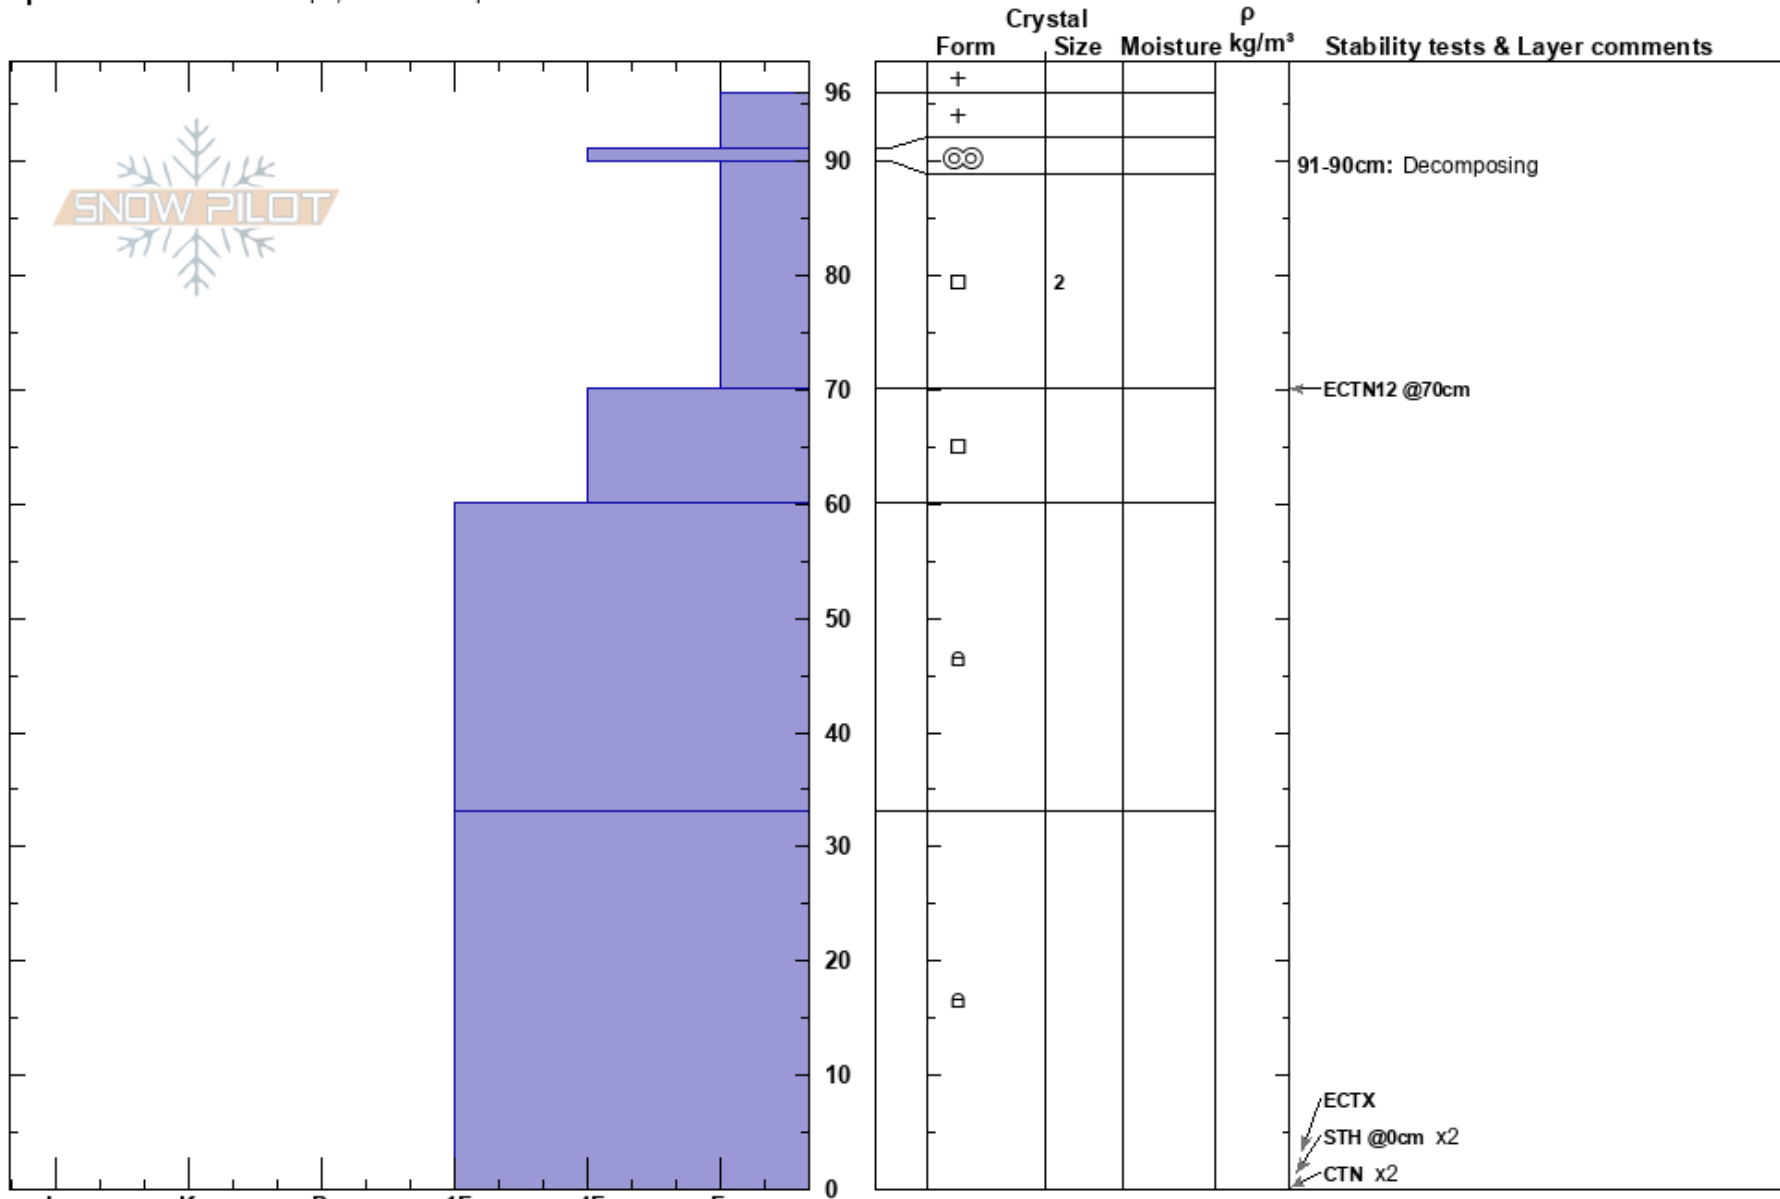

Exploder 2
 Teton Range
 WY
 Elevation: 9711 ft
 Aspect: E
 Specifics: Ski tracks on slope; We skied slope

Adam Davis
 02/18/2022 - 11:30am
 Co-ord: 43.50521N, -110.94864E
 Slope Angle: 41°
 Wind Loading:

Stability:
 Air Temperature:
 Sky Cover: X
 Precipitation: NO
 Wind:

HS:96
 Layer Notes:
 91-90cm: Decomposing
 90-70cm: Problematic layer

Notes: Adjacent to Gazex exploder #2, thinner snowpack due to control mission from early Jan. Poor structure in the mid-upper snowpack but missing the slab, for now.