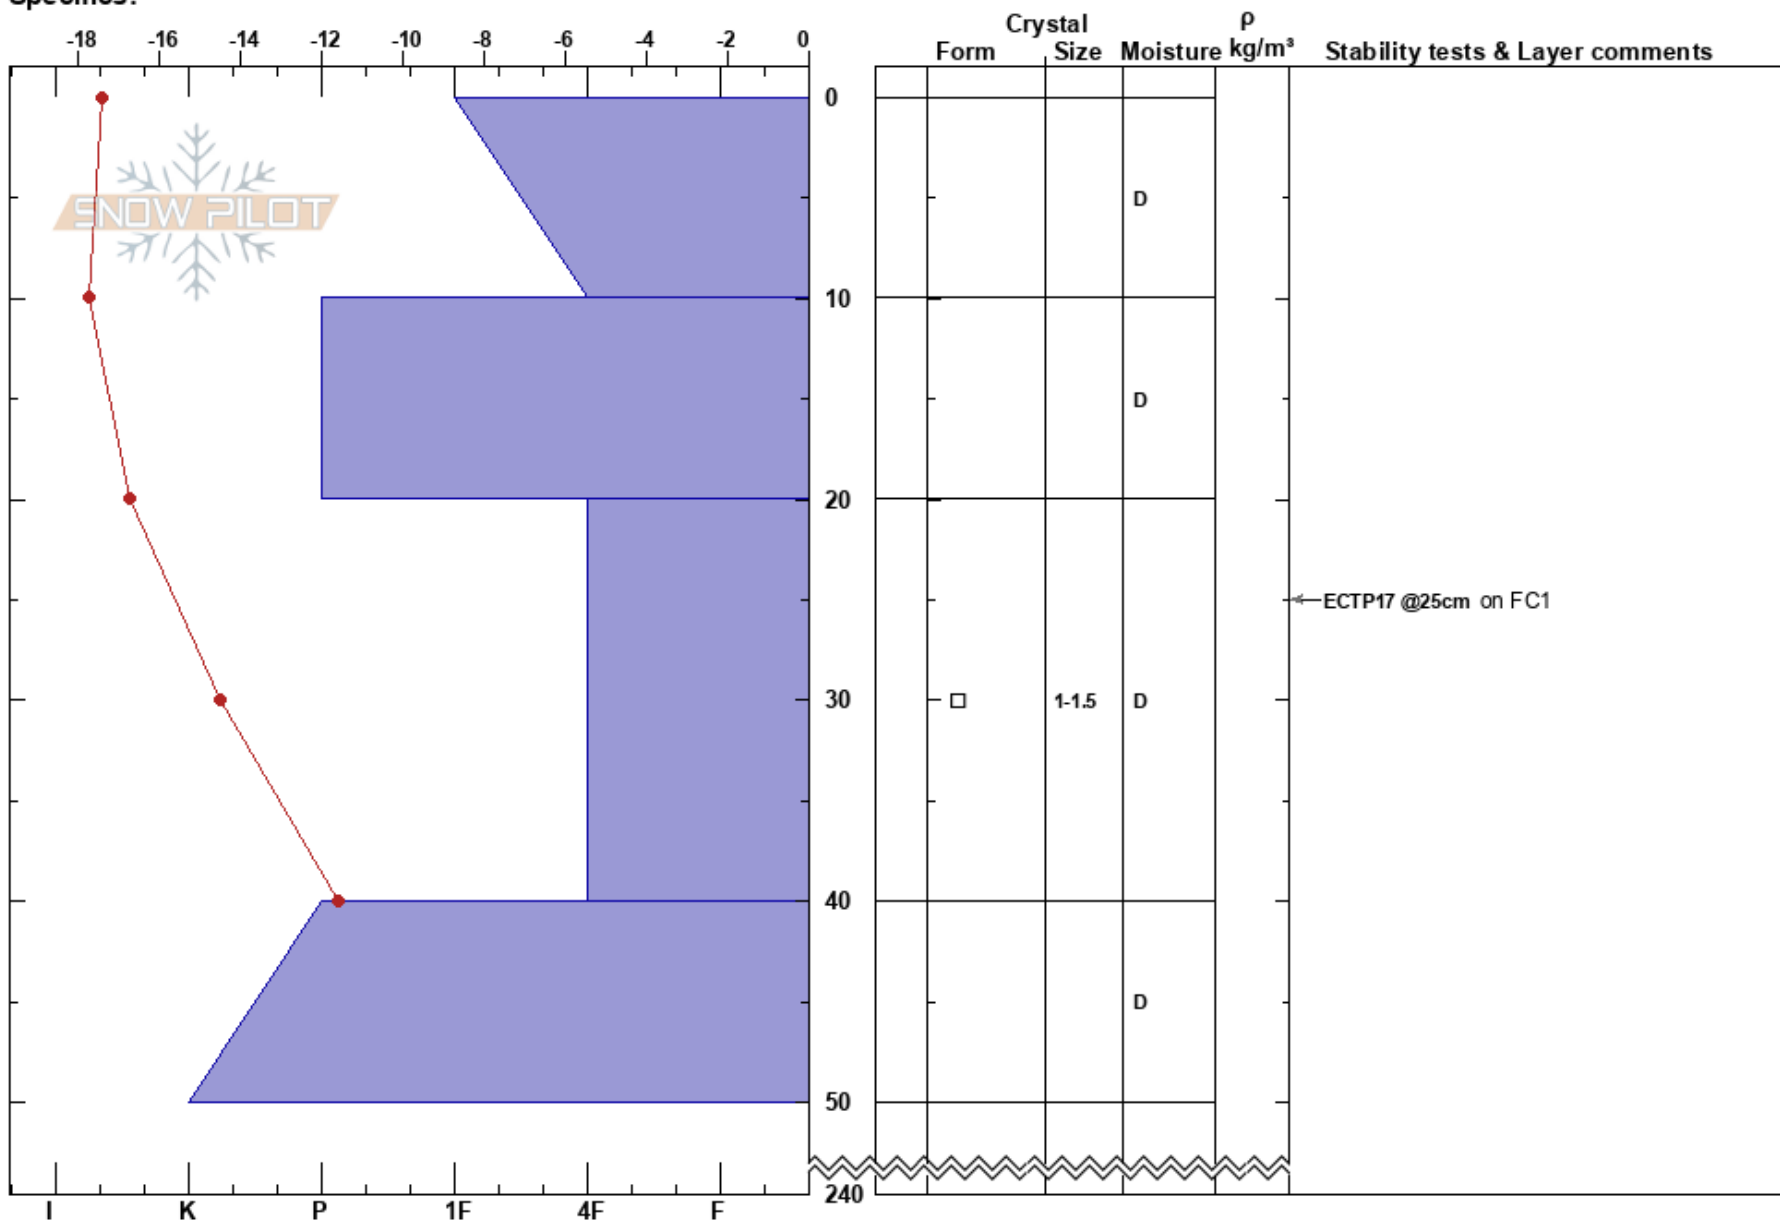

Katterjaure W asp  
 Riksgänsen  
 Sweden  
 Elevation: 792 m  
 Aspect: W  
 Specifics:

Daniel Berglund  
 23/02/2022 - 09:24  
 Co-ord: 68.38138N, 18.13211E  
 Slope Angle: 20°  
 Wind Loading: yes

Stability:  
 Air Temperature: -15.1°C PF: 10 20-40cm: Problematic layer  
 Sky Cover: FEW  
 Precipitation: NO  
 Wind: SE Moderate

Notes: fjällsida. Hs 240++, snabb profil i drevsnön.