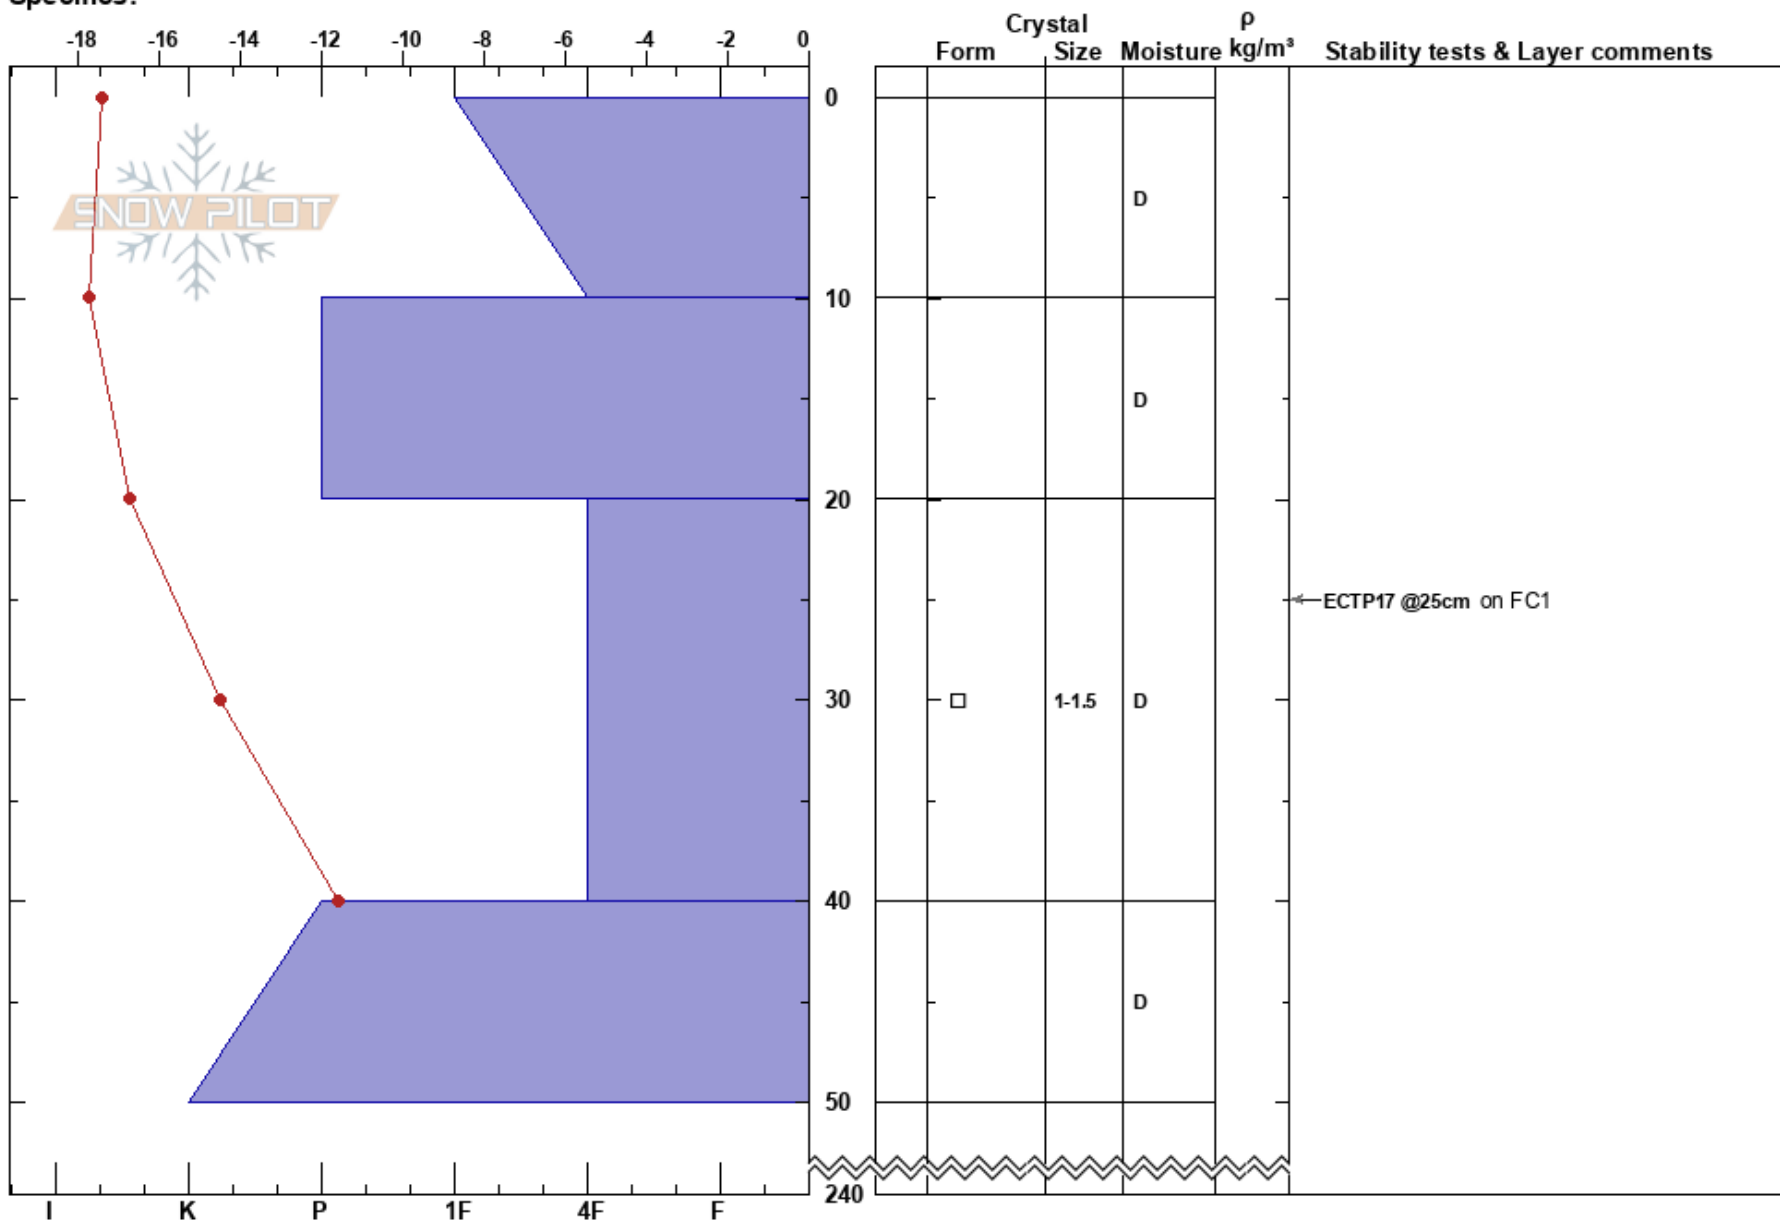

Katterjaure W asp
 Riksgänsen
 Sweden
 Elevation: 792 m
 Aspect: W
 Specifics:

Daniel Berglund
 23/02/2022 - 09:24
 Co-ord: 68.38138N, 18.13211E
 Slope Angle: 20°
 Wind Loading: yes

Stability:
 Air Temperature: -15.1°C PF: 10 20-40cm: Problematic layer
 Sky Cover: FEW
 Precipitation: NO
 Wind: SE Moderate

Notes: fjällsida. Hs 240++, snabb profil i drevsnön.