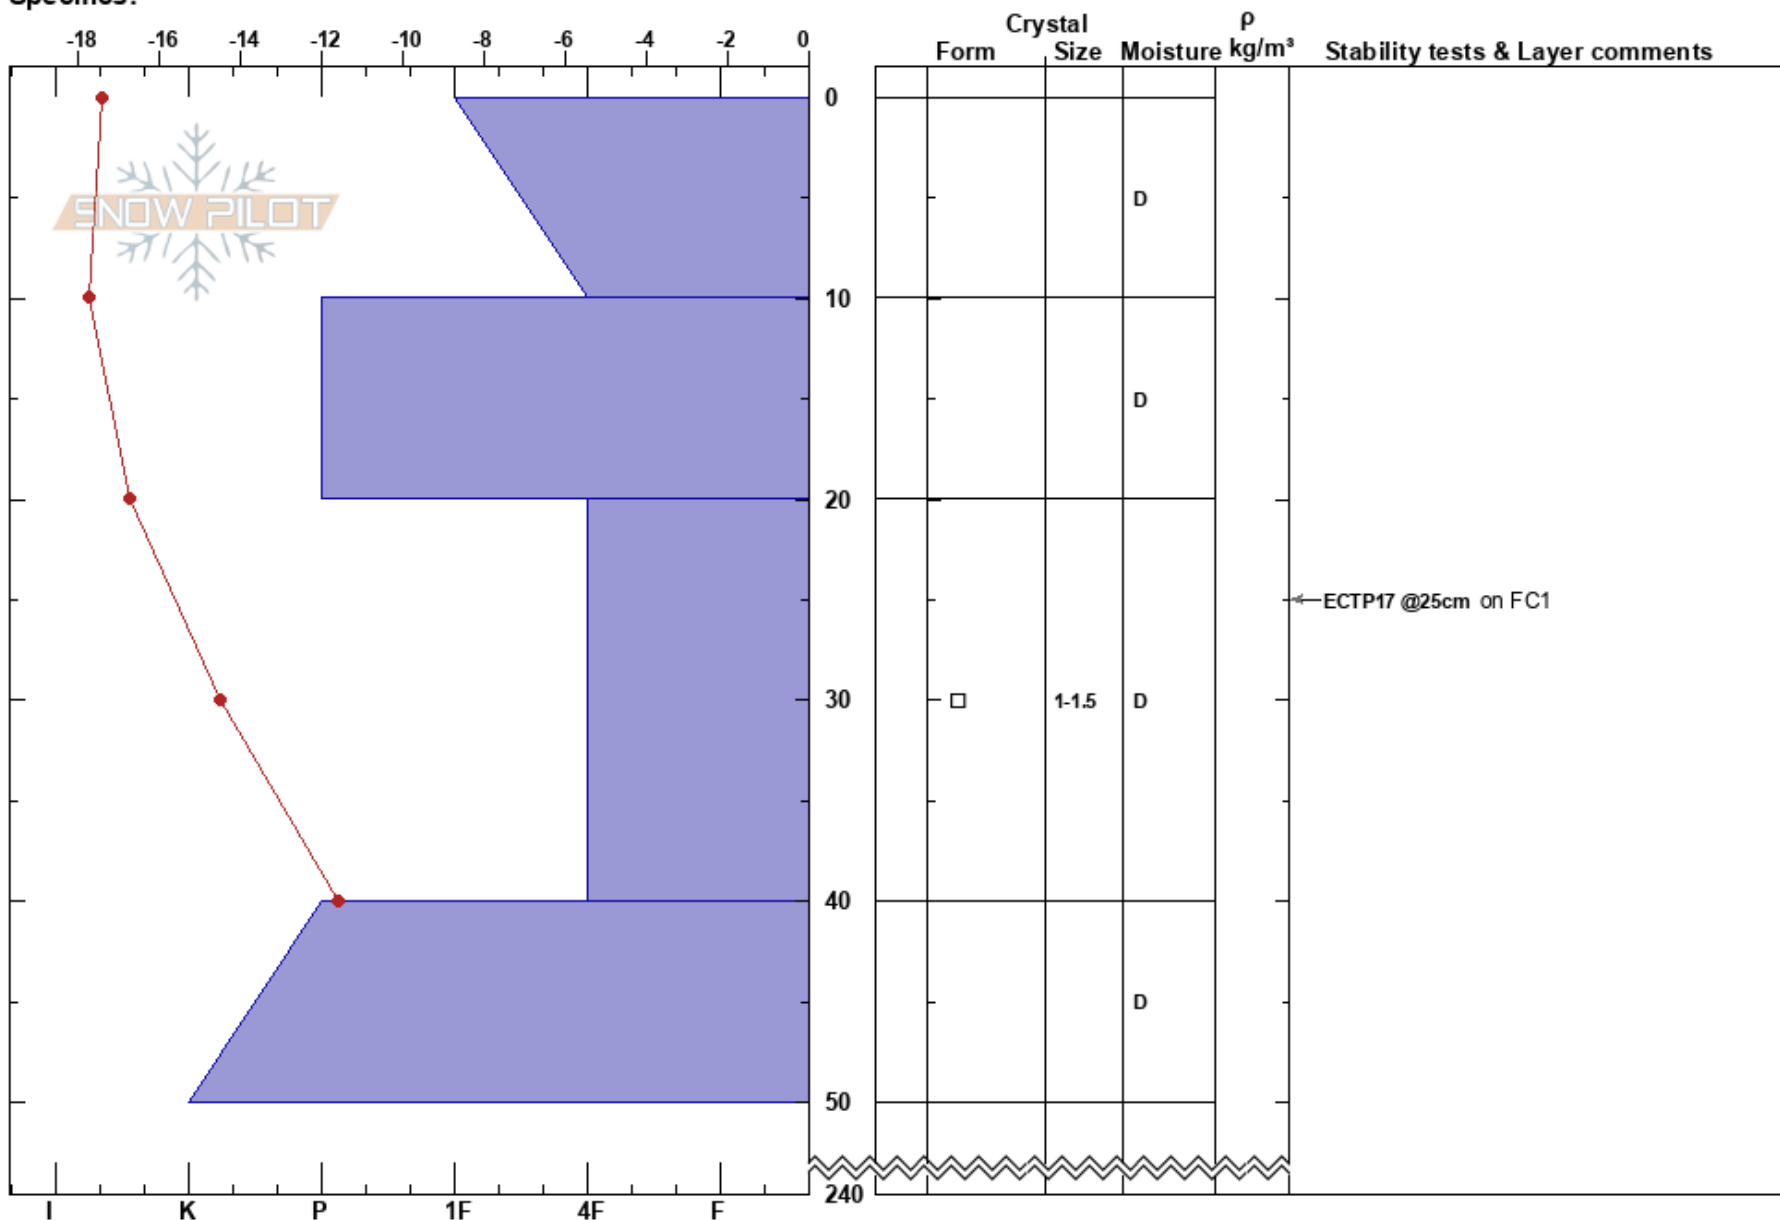

Katterjaure W asp
 Riksgänsen
 Sweden
 Elevation: 792 m
 Aspect: W
 Specifics:

Daniel Berglund
 23/02/2022 - 09:24
 Co-ord: 68.38138N, 18.13211E
 Slope Angle: 20°
 Wind Loading: yes

Stability:
 Air Temperature: -15.1°C PF: 10 20-40cm: Problematic layer
 Sky Cover: FEW
 Precipitation: NO
 Wind: SE Moderate

Notes: fjällsida. Hs 240++, snabb profil i drevsnön.