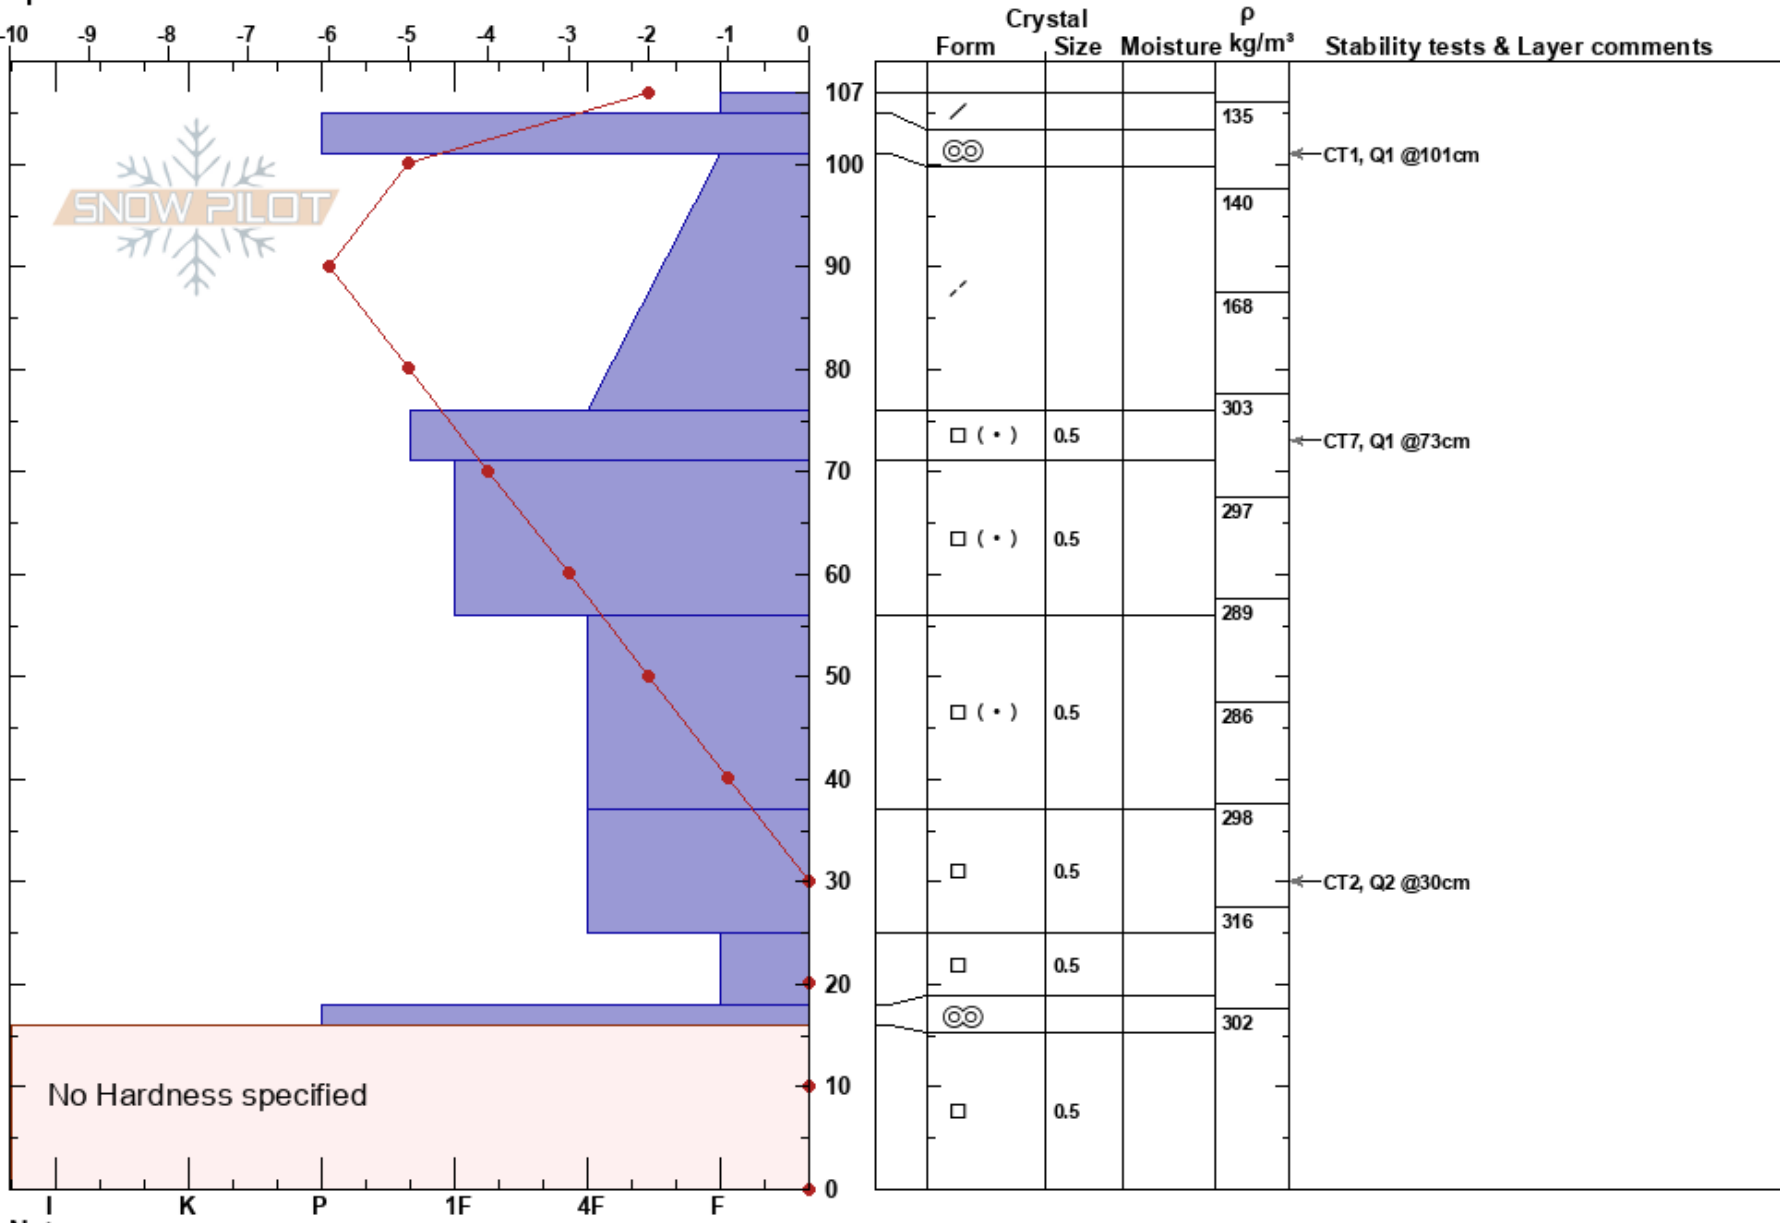

PIT2
 Wasatch Range
 UT
 Elevation: 2756 m
 Aspect: 150°
 Specifics:

Joy Sajimon
 02/13/2022 - 10:15am
 Co-ord: 40.61721N, -111.57280W
 Slope Angle: 25°
 Wind Loading:

Stability: HS: 107 Layer Notes:
 Air Temperature: -2°C
 Sky Cover:
 Precipitation: NO
 Wind: Calm

Notes: SWE 25.3 cm