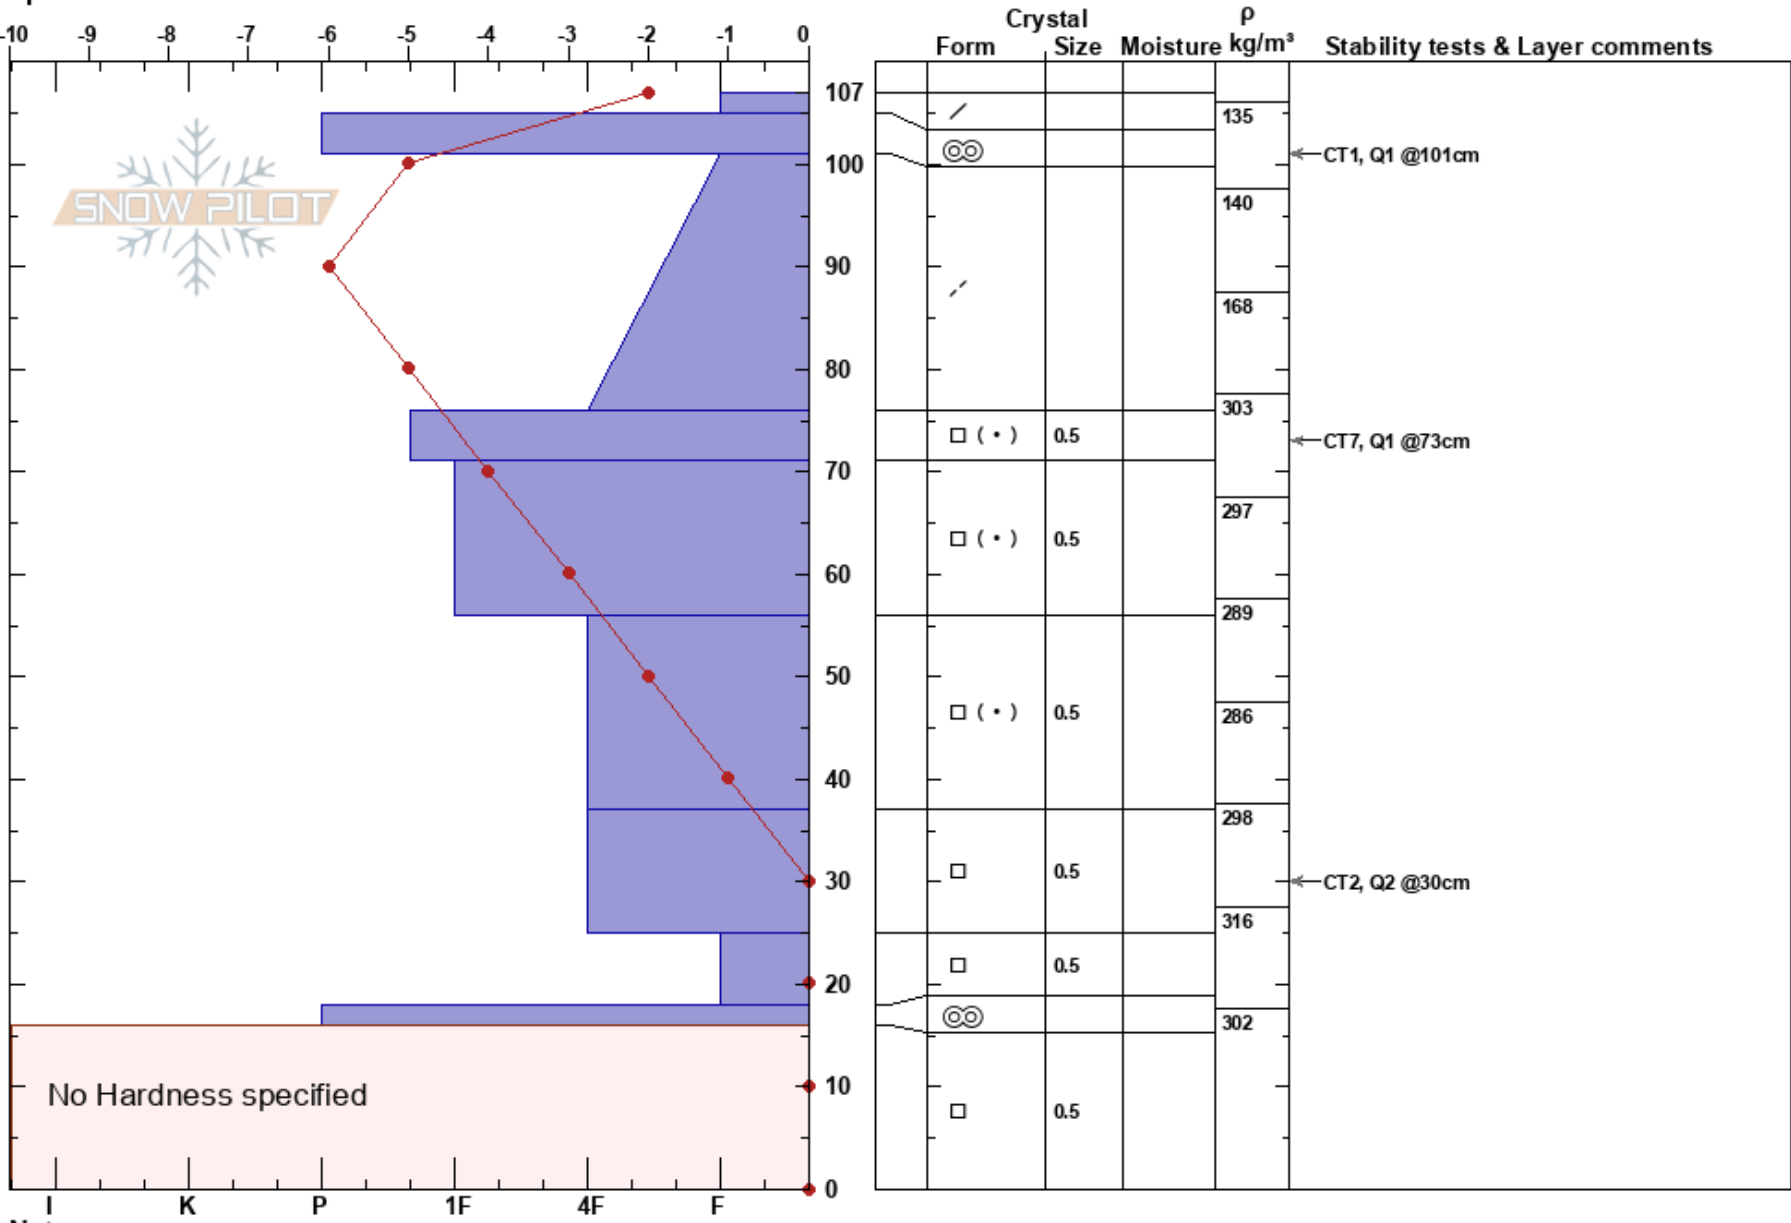

PIT2
 Wasatch Range
 UT
 Elevation: 2756 m
 Aspect: 150°
 Specifics:

Joy Sajimon
 02/13/2022 - 10:15am
 Co-ord: 40.61721N, -111.57280W
 Slope Angle: 25°
 Wind Loading:

Stability: HS: 107 Layer Notes:
 Air Temperature: -2°C
 Sky Cover:
 Precipitation: NO
 Wind: Calm

Notes: SWE 25.3 cm