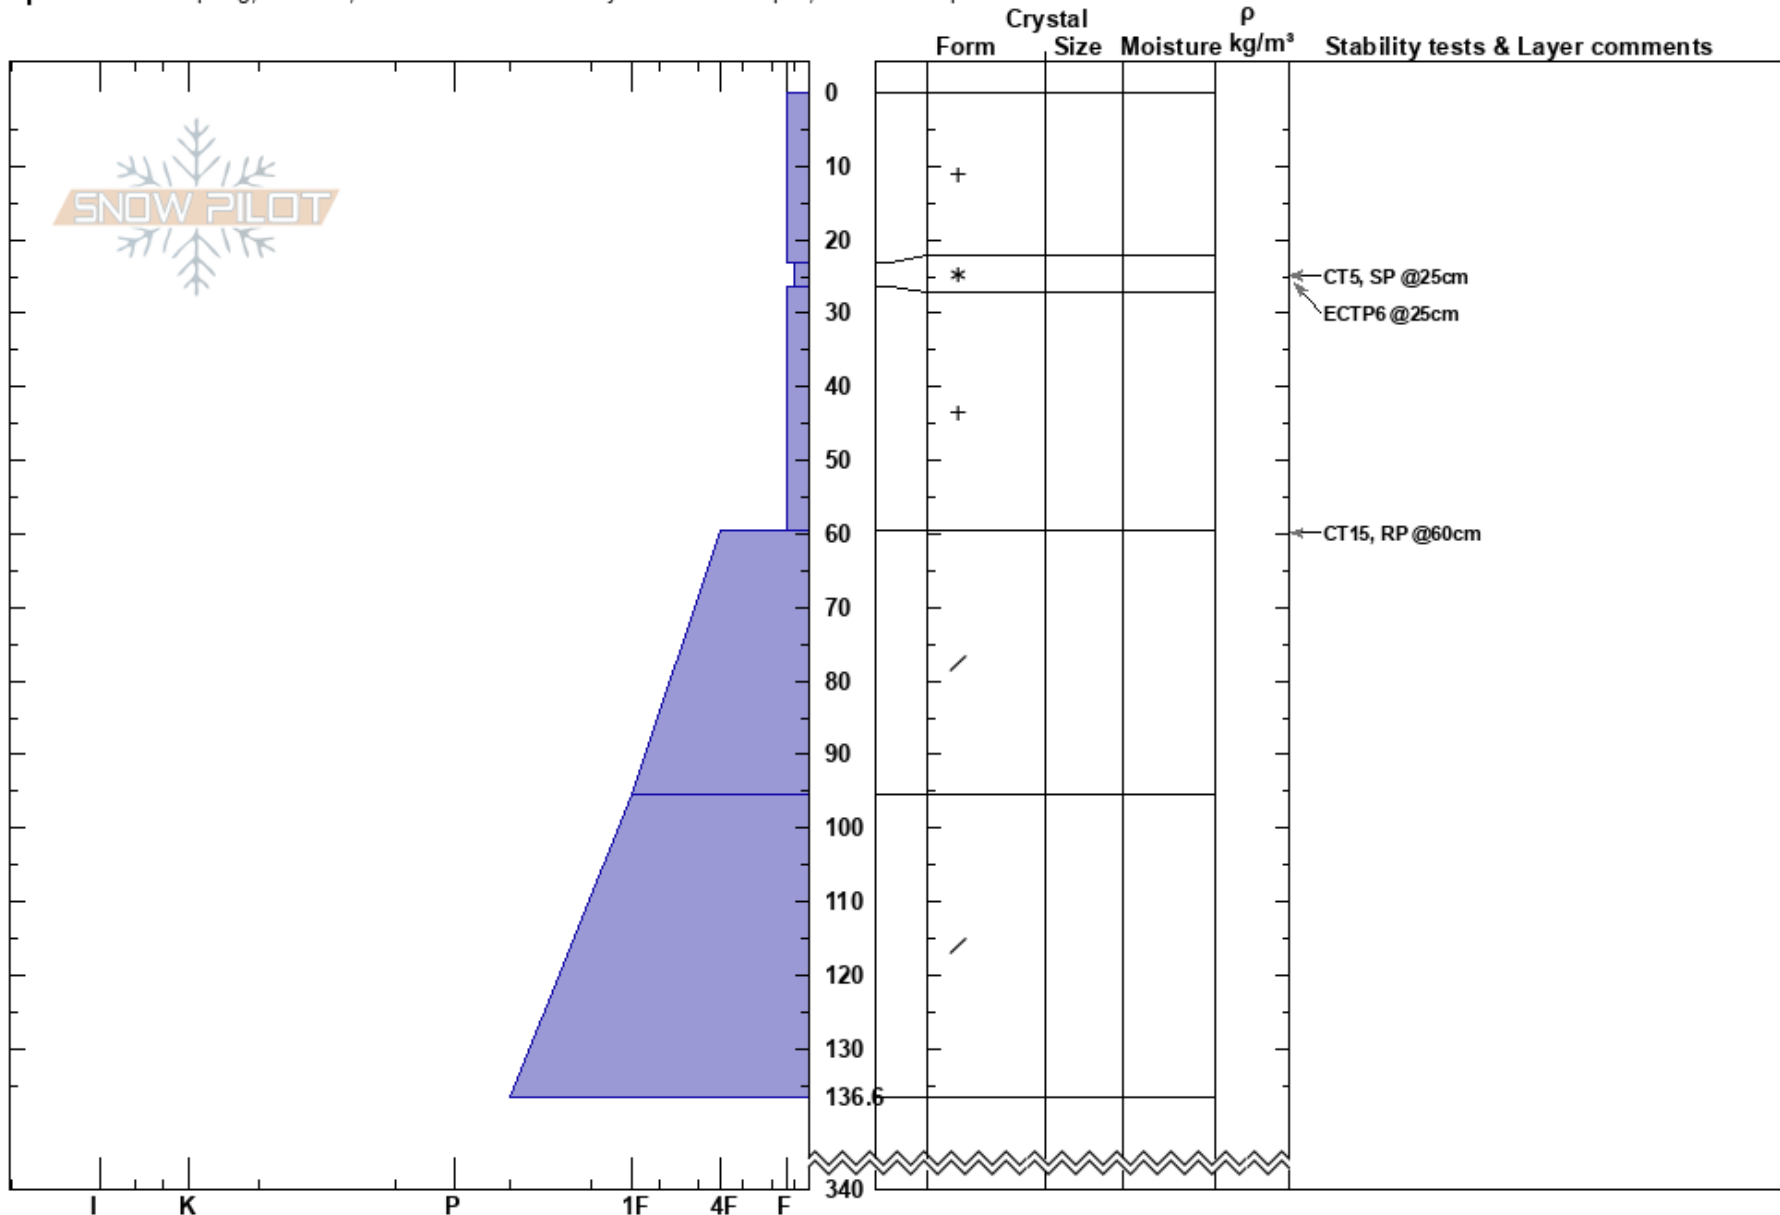

Box Car
 Tordrillo Range
 AK
 Elevation: 3338 ft
 Aspect: SW

Hugh Barnard
 02/22/2022 - 12:00pm
 Co-ord: 61.57562N, -151.96521W
 Slope Angle: 35°
 Wind Loading: previous

Stability:
 Air Temperature: -3°C
 Sky Cover: FEW
 Precipitation: NO
 Wind:
 HS: 340
 PF: 60
 PS: 30
 23.2-26.4cm: Problematic layer

Specifics: Collapsing, localized; Recent avalanche activity on different slopes; We skied slope

Notes: I K P 1F 4F F