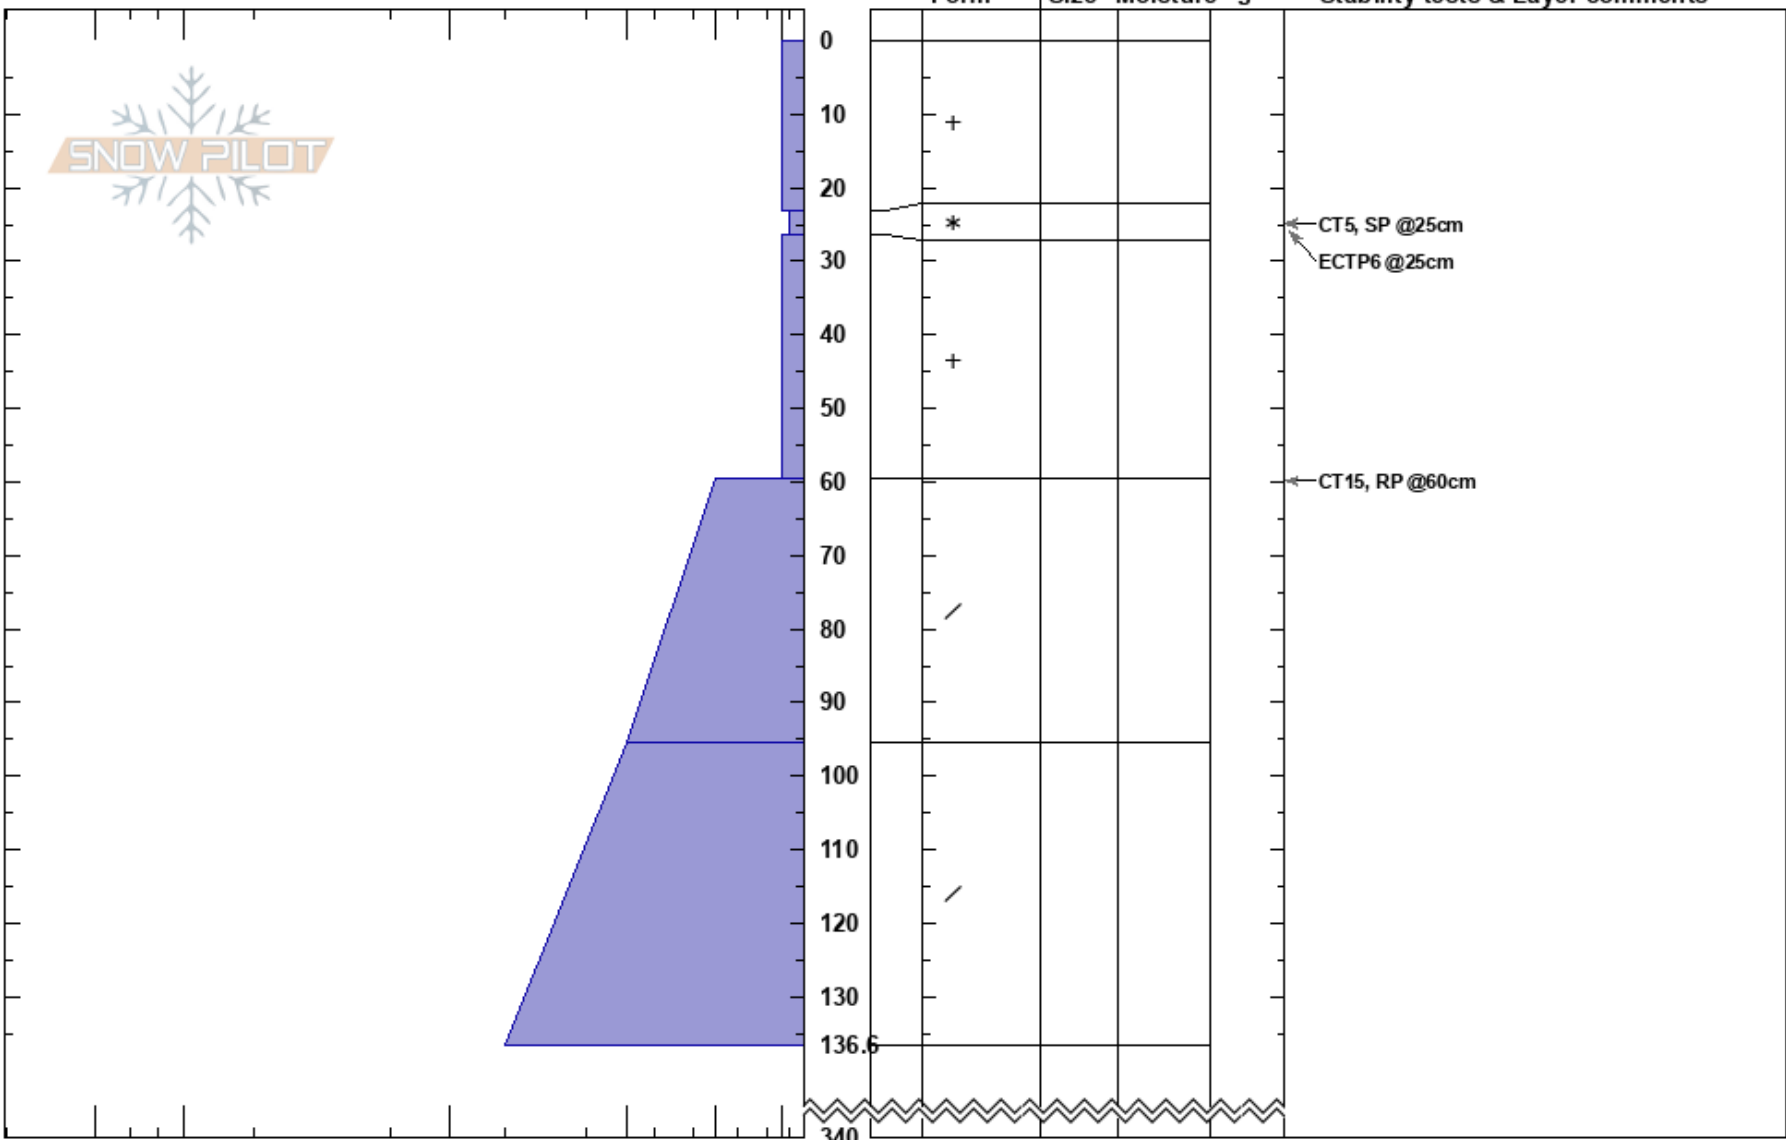

Box Car  
 Tordrillo Range  
 AK  
 Elevation: 3338 ft  
 Aspect: SW

Hugh Barnard  
 02/22/2022 - 12:00pm  
 Co-ord: 61.57562N, -151.96521W  
 Slope Angle: 35°  
 Wind Loading: previous

Stability:  
 Air Temperature: -3°C  
 Sky Cover: FEW  
 Precipitation: NO  
 Wind:  
 HS: 340  
 PF: 60  
 PS: 30  
 23.2-26.4cm: Problematic layer

Specifics: Collapsing, localized; Recent avalanche activity on different slopes; We skied slope

Notes: I K P 1F 4F F