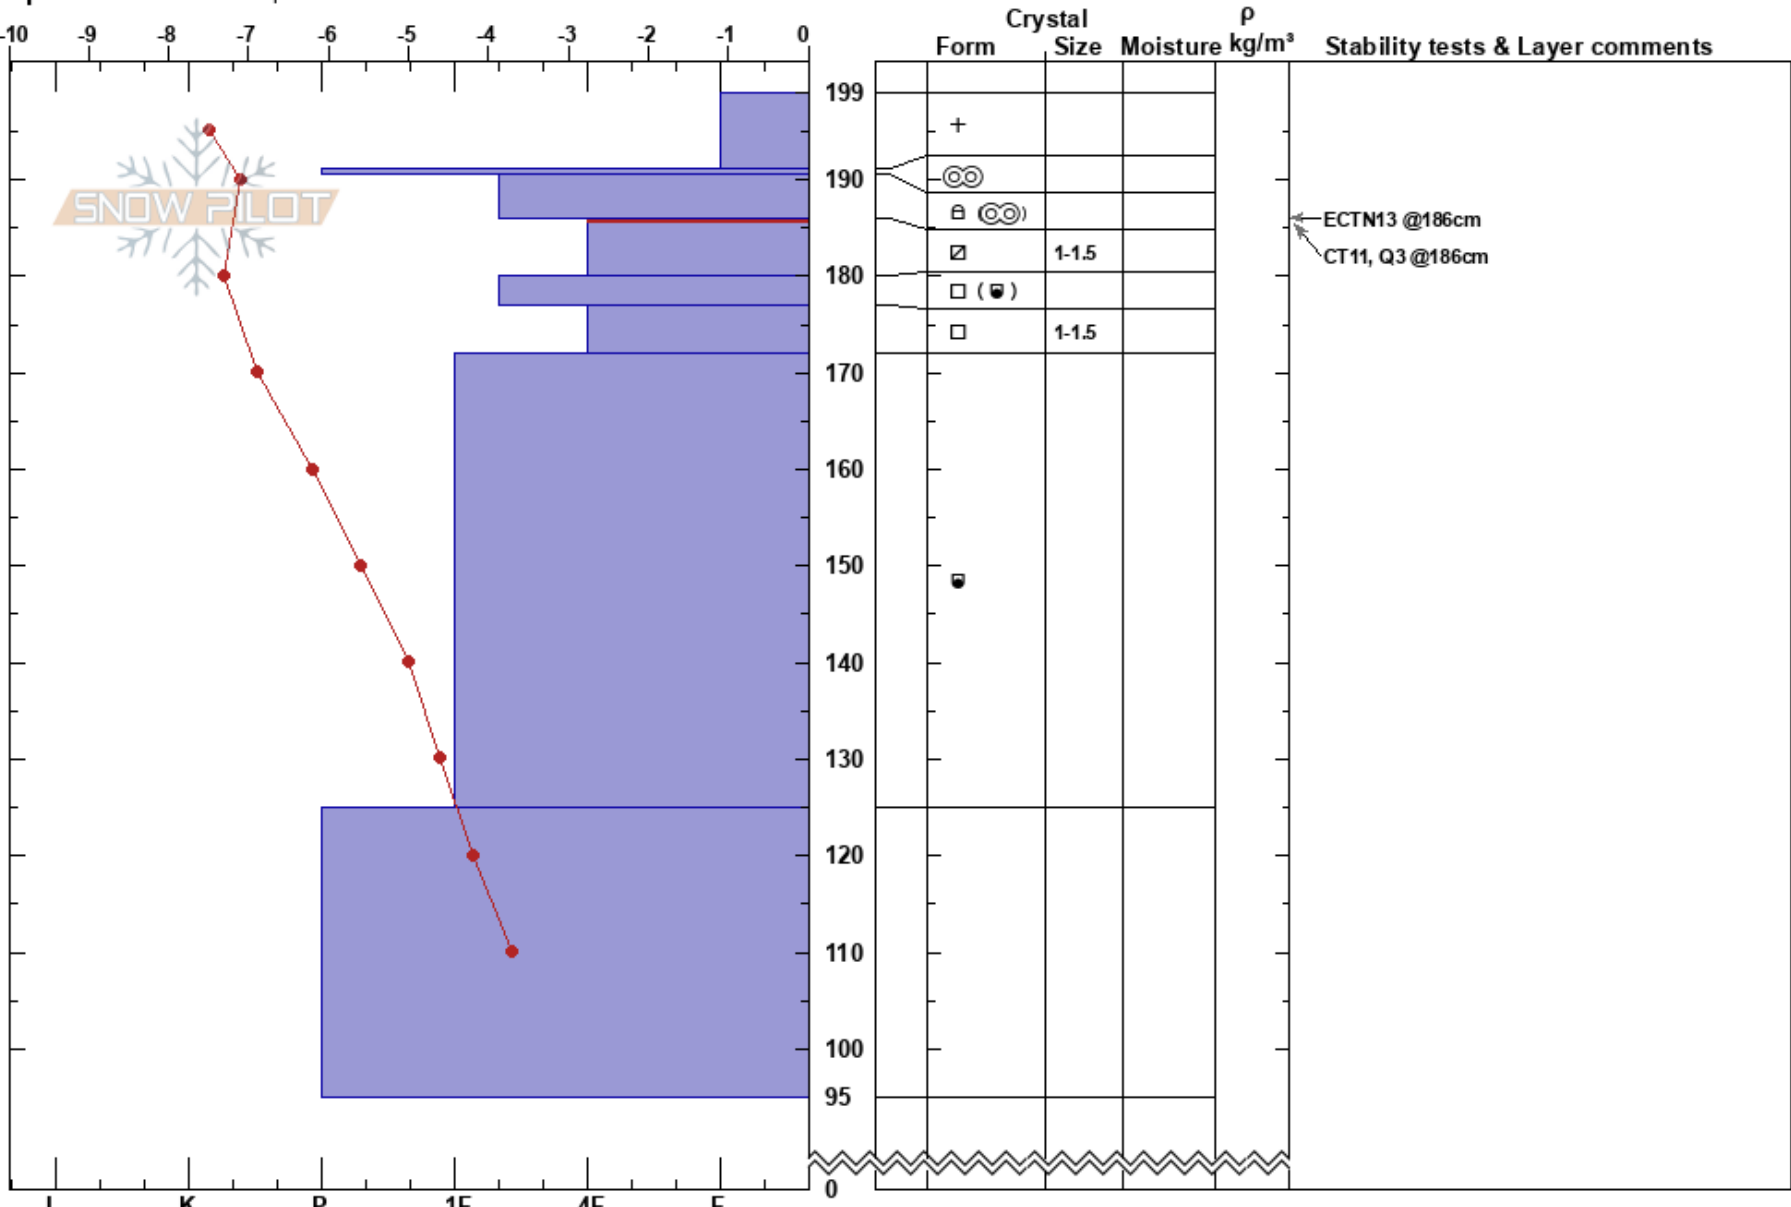

Naomi Peak, East
 Bear River Range
 UT
 Elevation: 9700 ft
 Aspect: E
 Specifics: We skied slope

toby weed
 02/22/2022 - 2:30pm
 Co-ord: 41.91025N, -111.67279W
 Slope Angle:
 Wind Loading: previous

Stability: **HS: 199**
 Air Temperature: -15°C **PF: 25** 186-180cm: Problematic layer
 Sky Cover: BKN **PS: 8**
 Precipitation: NO
 Wind: E Light Breeze