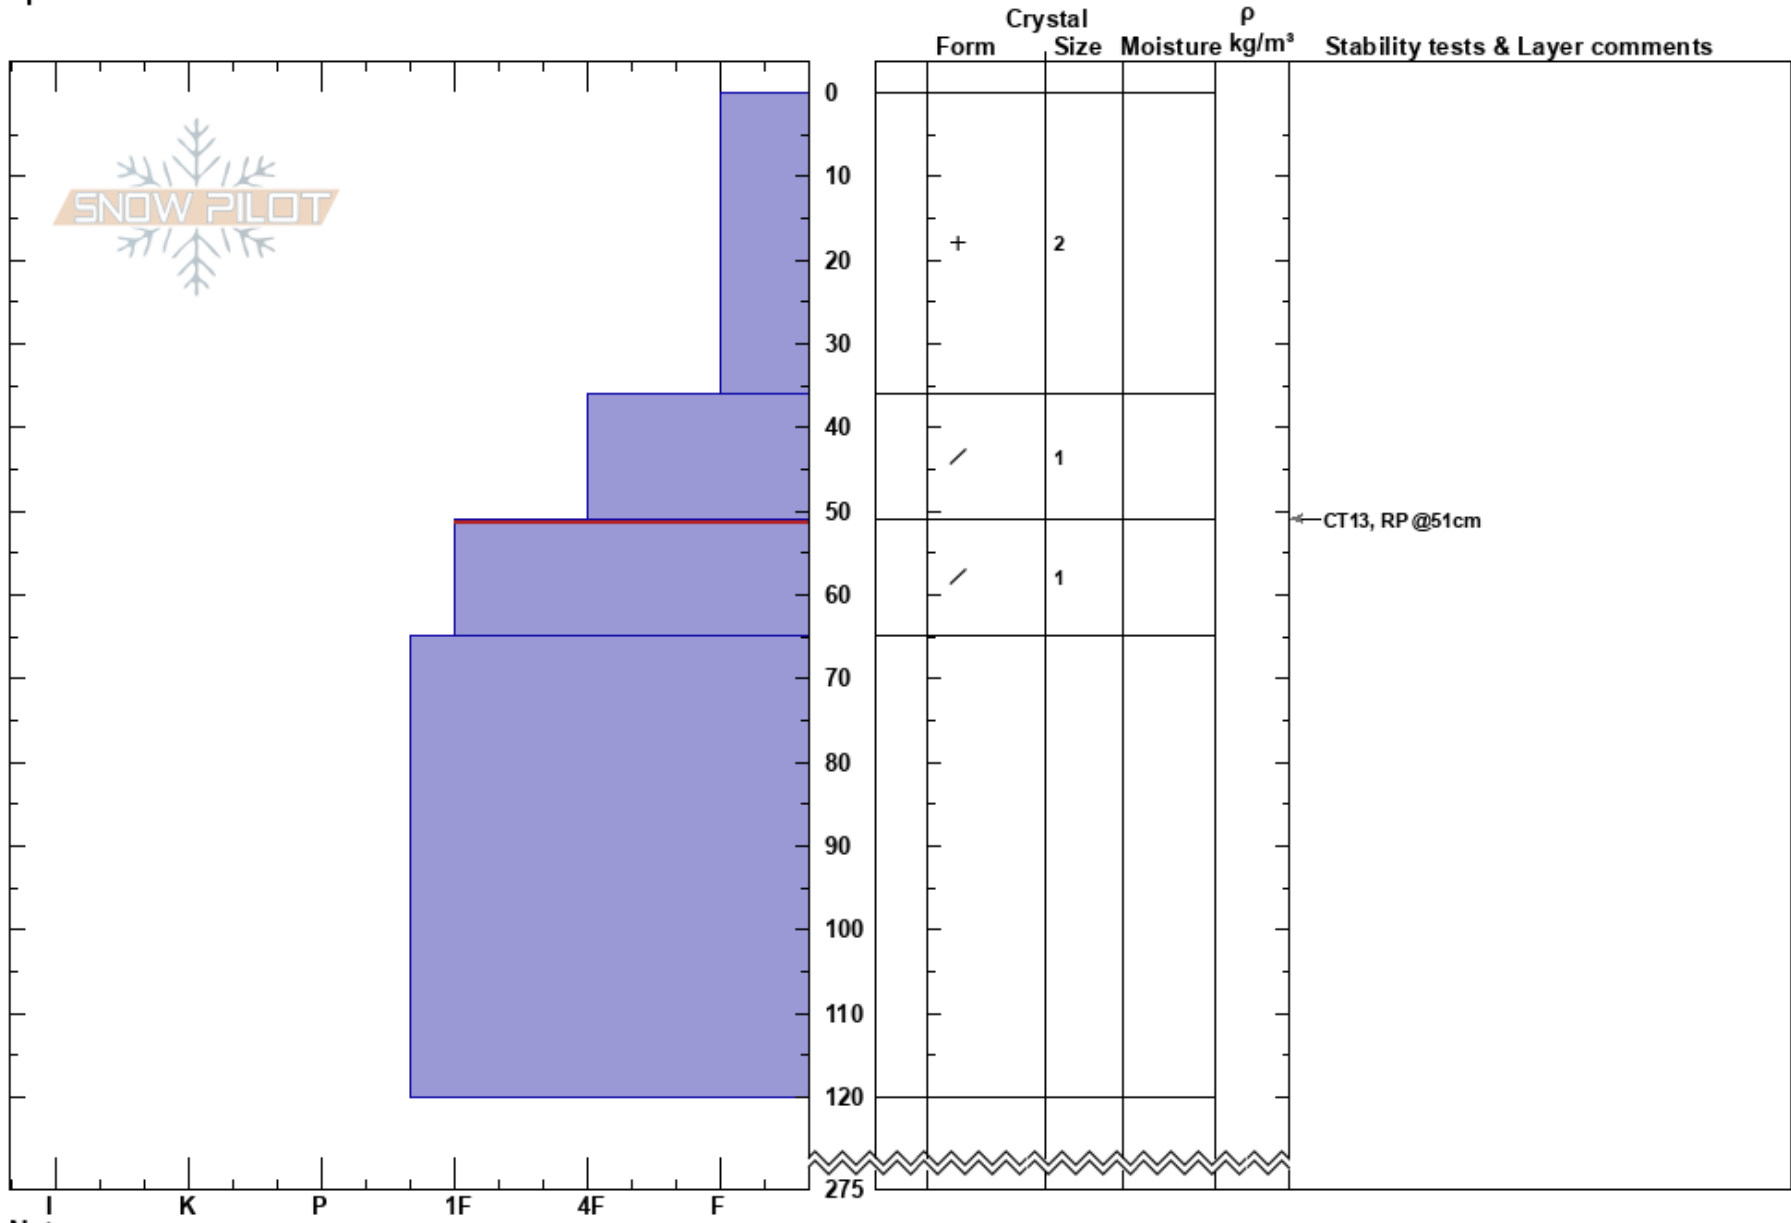

Big Kahuna 220222  
Monashee  
BC  
Elevation: 1745 m  
Aspect:  
Specifics:

Craig Ellis  
22/02/2022 - 13:00  
Co-ord: 50.89264N, -118.40610W  
Slope Angle:  
Wind Loading: previous

Stability: **HS:275**  
Air Temperature: -15°C **PF: 60** 51-65cm: Problematic layer  
Sky Cover: CLR **PS: 30**  
Precipitation: NO  
Wind: E Moderate