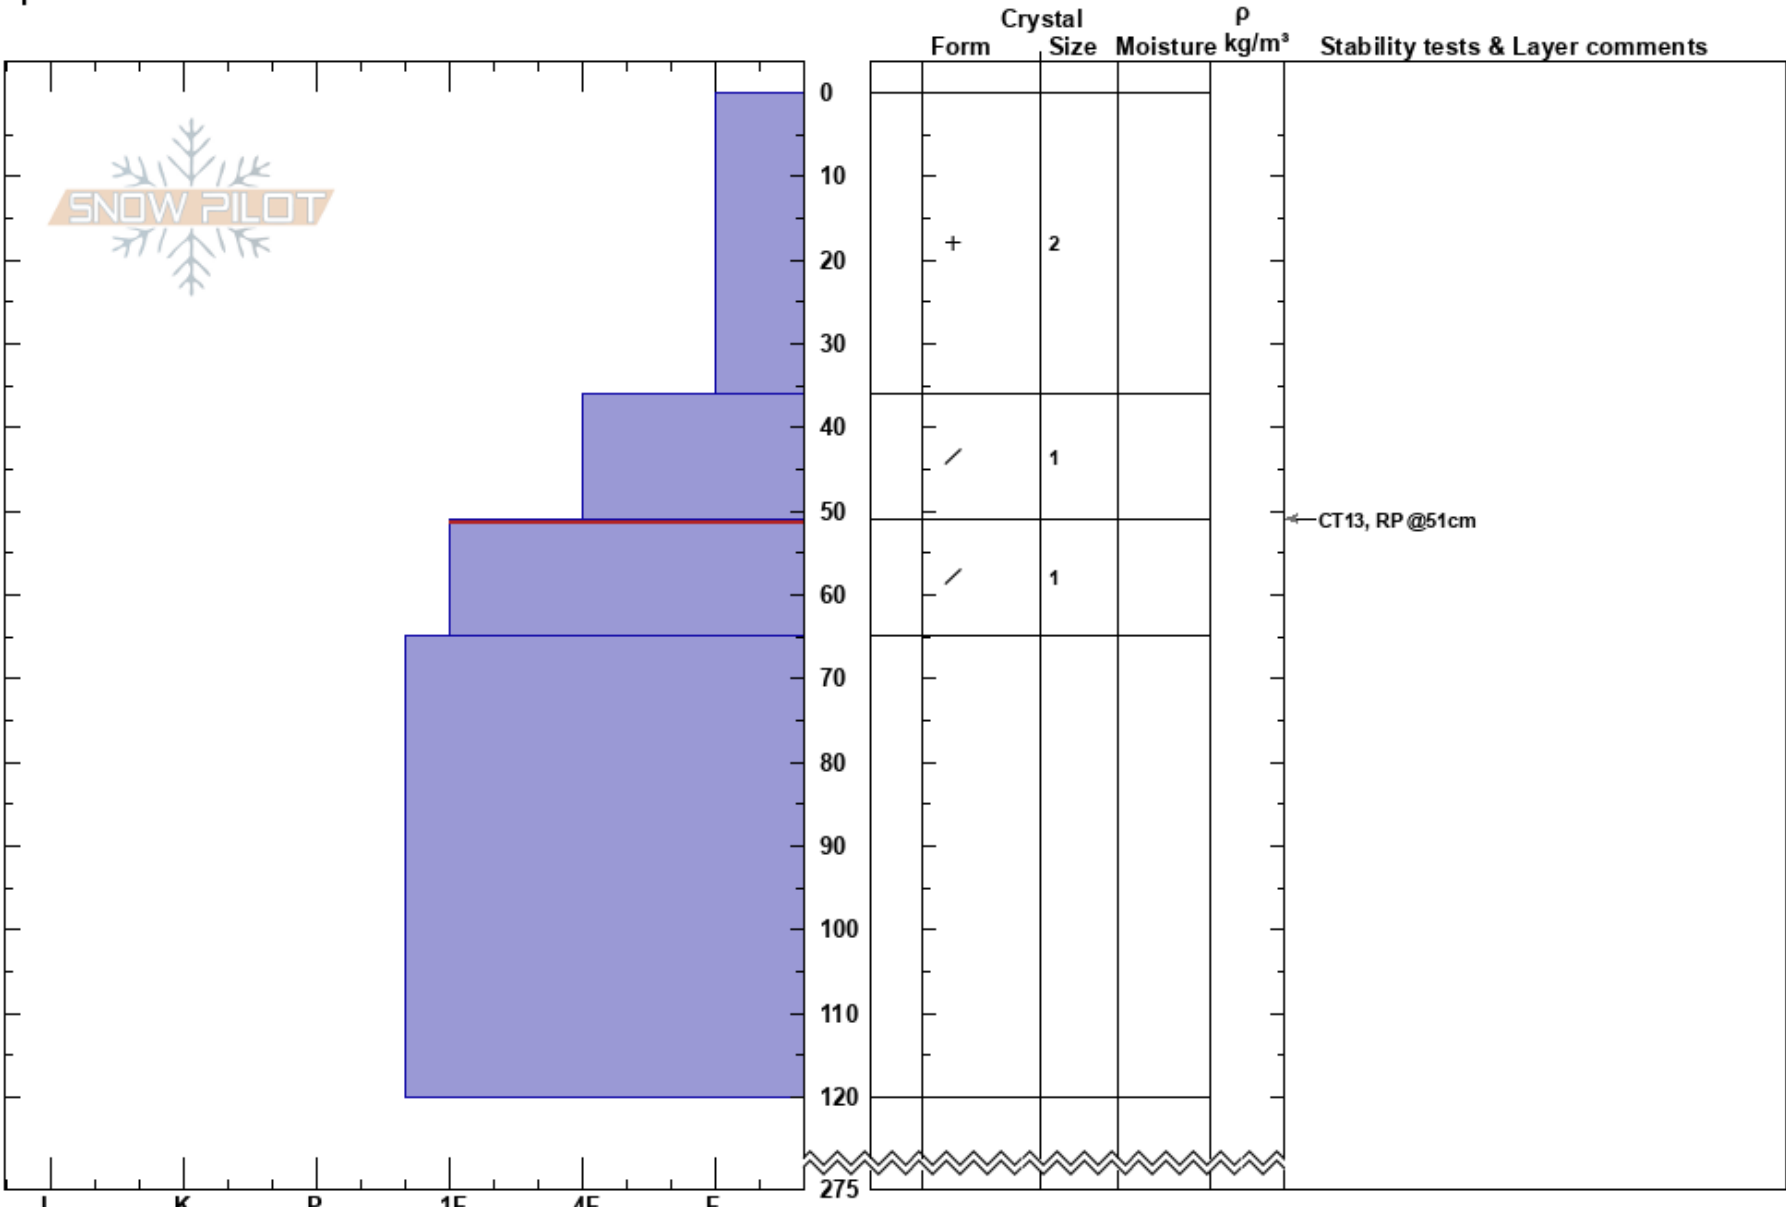

Big Kahuna 220222
Monashee
BC
Elevation: 1745 m
Aspect:
Specifics:

Craig Ellis
22/02/2022 - 13:00
Co-ord: 50.89264N, -118.40610W
Slope Angle:
Wind Loading: previous

Stability:
Air Temperature: -15°C
Sky Cover: CLR
Precipitation: NO
Wind: E Moderate
HS: 275
PF: 60 51-65cm: Problematic layer
PS: 30