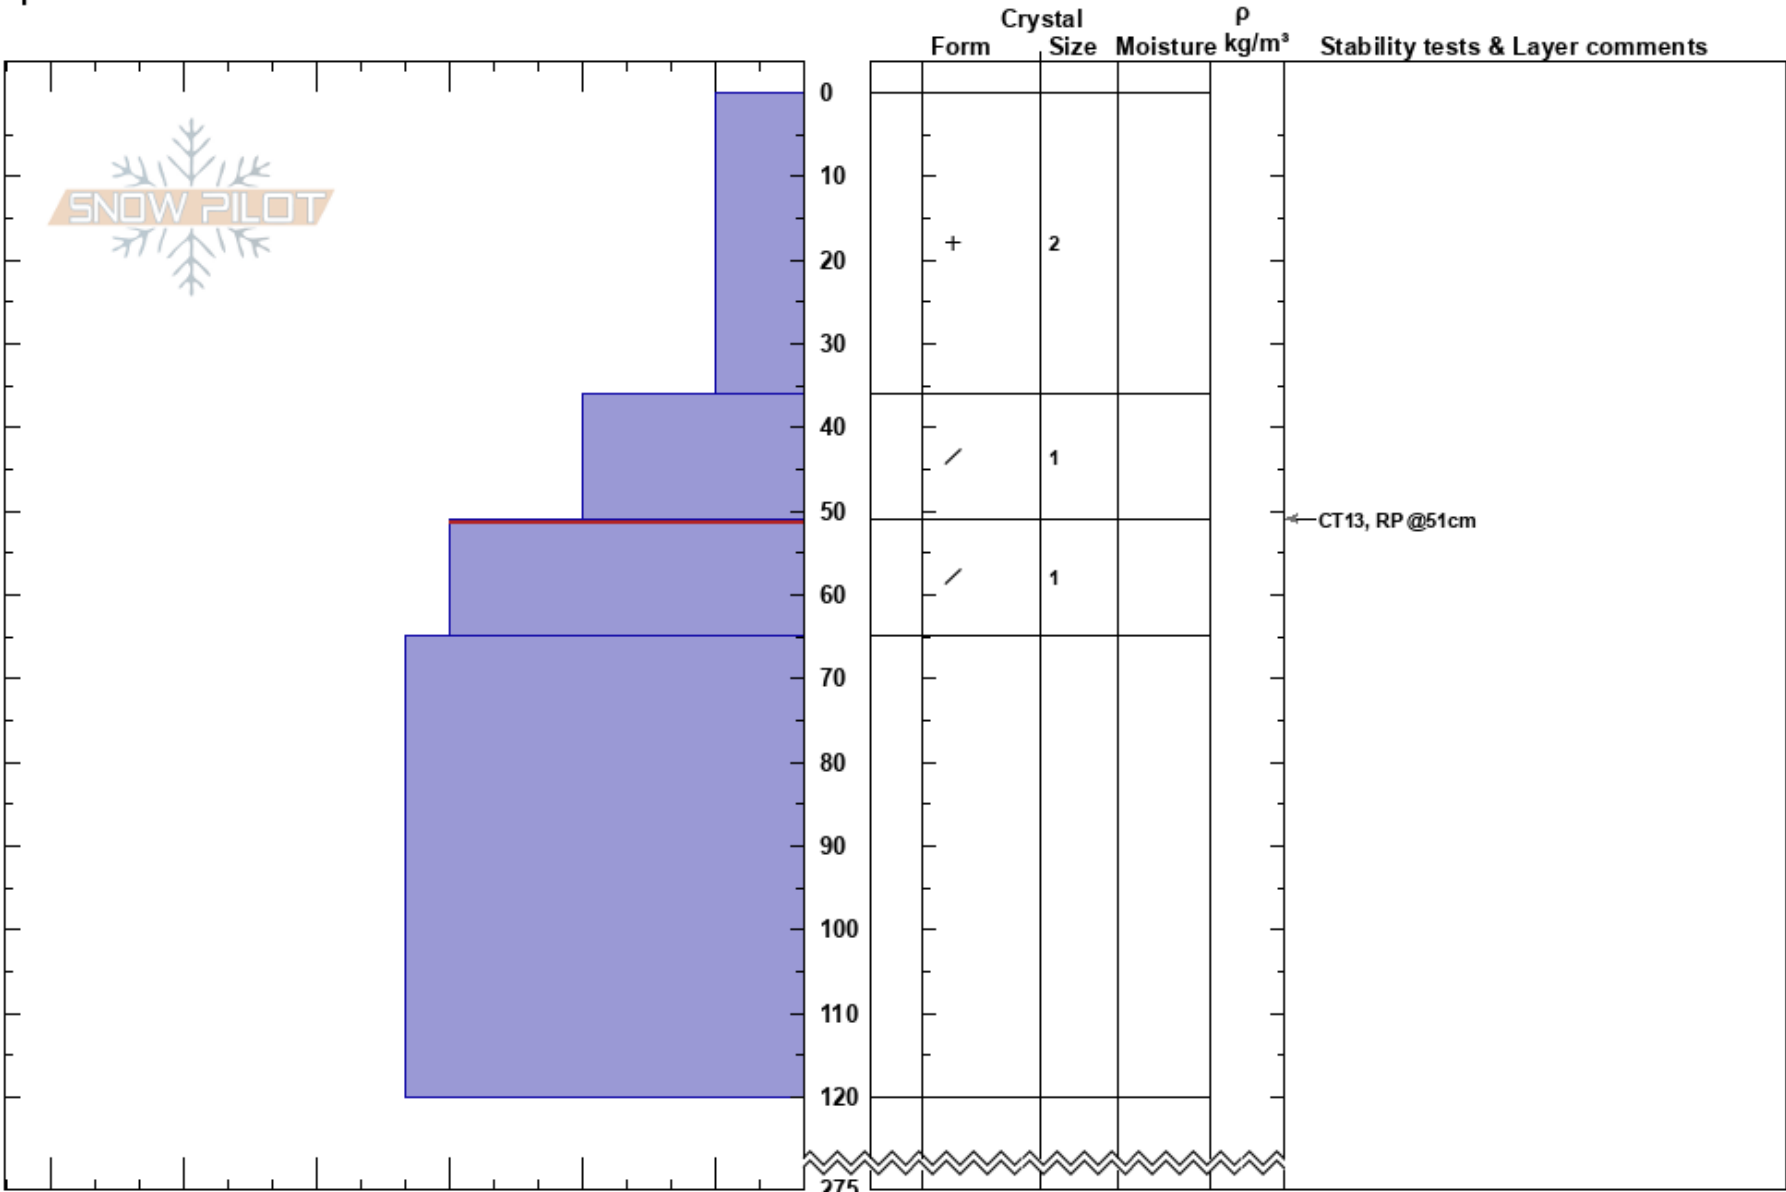

Big Kahuna 220222
 Monashee BC
 Elevation: 1745 m
 Aspect:
 Specifics:

Craig Ellis
 22/02/2022 - 13:00
 Co-ord: 50.89264N, -118.40610W
 Slope Angle:
 Wind Loading: previous

Stability:
 Air Temperature: -15°C
 Sky Cover: CLR
 Precipitation: NO
 Wind: E Moderate

HS:275
 PF: 60
 PS: 30
 51-65cm: Problematic layer

Notes: