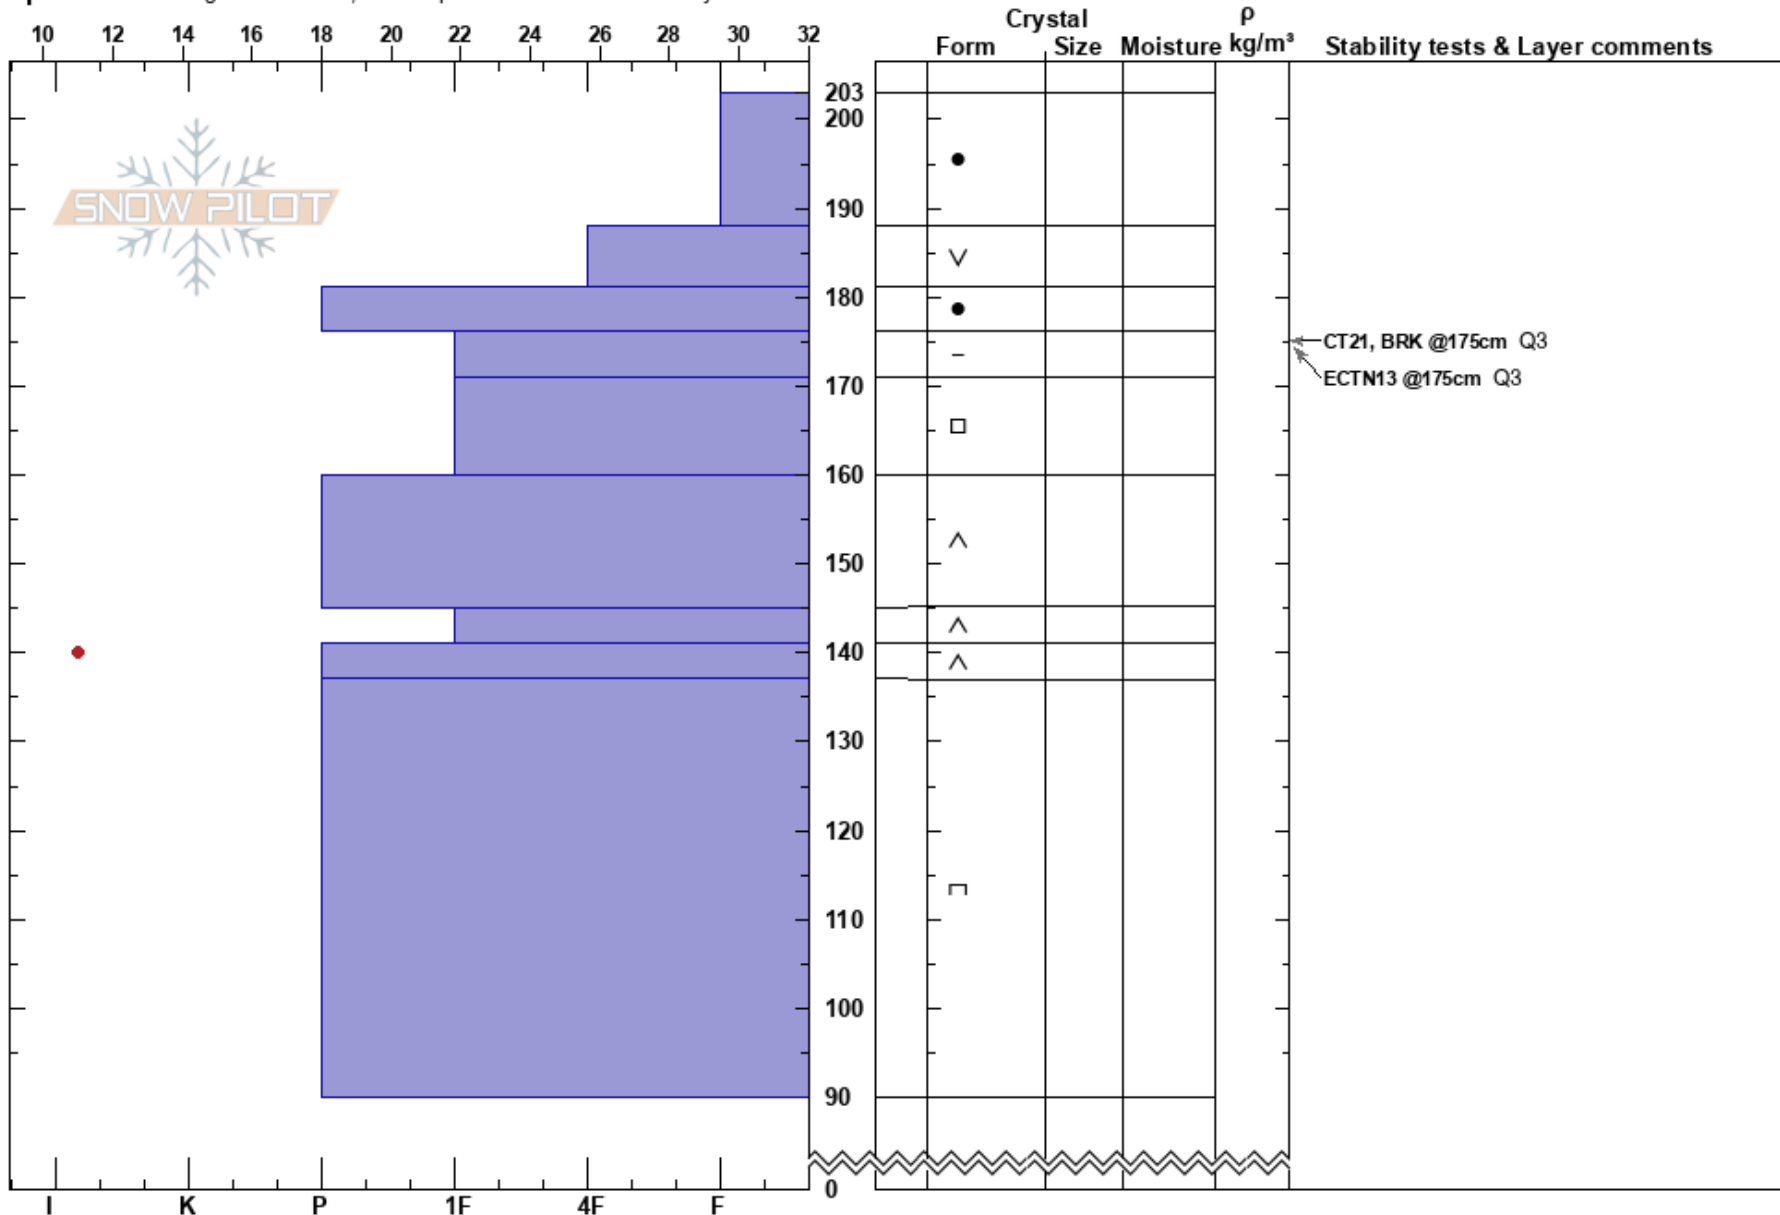

AVI 2: moondome cone
Mt Bachelor Area
OR

Caitlin Colgin
02/18/2022 - 1:00am
Co-ord: 43.98692N, -121.67629W
Slope Angle: 20°
Aspect: 20°
Wind Loading: previous

Stability: **HS:203**
Air Temperature: 45°F
Sky Cover: FEW
Precipitation: NO
Wind: NW Calm

Layer Notes:
PF: 10 181-176cm: Problematic layer
PS: 3

Specifics: Pit dug in a Ski Area; Pit is representative of backcountry

Notes: Only in small specific pockets. Most had stabilised.