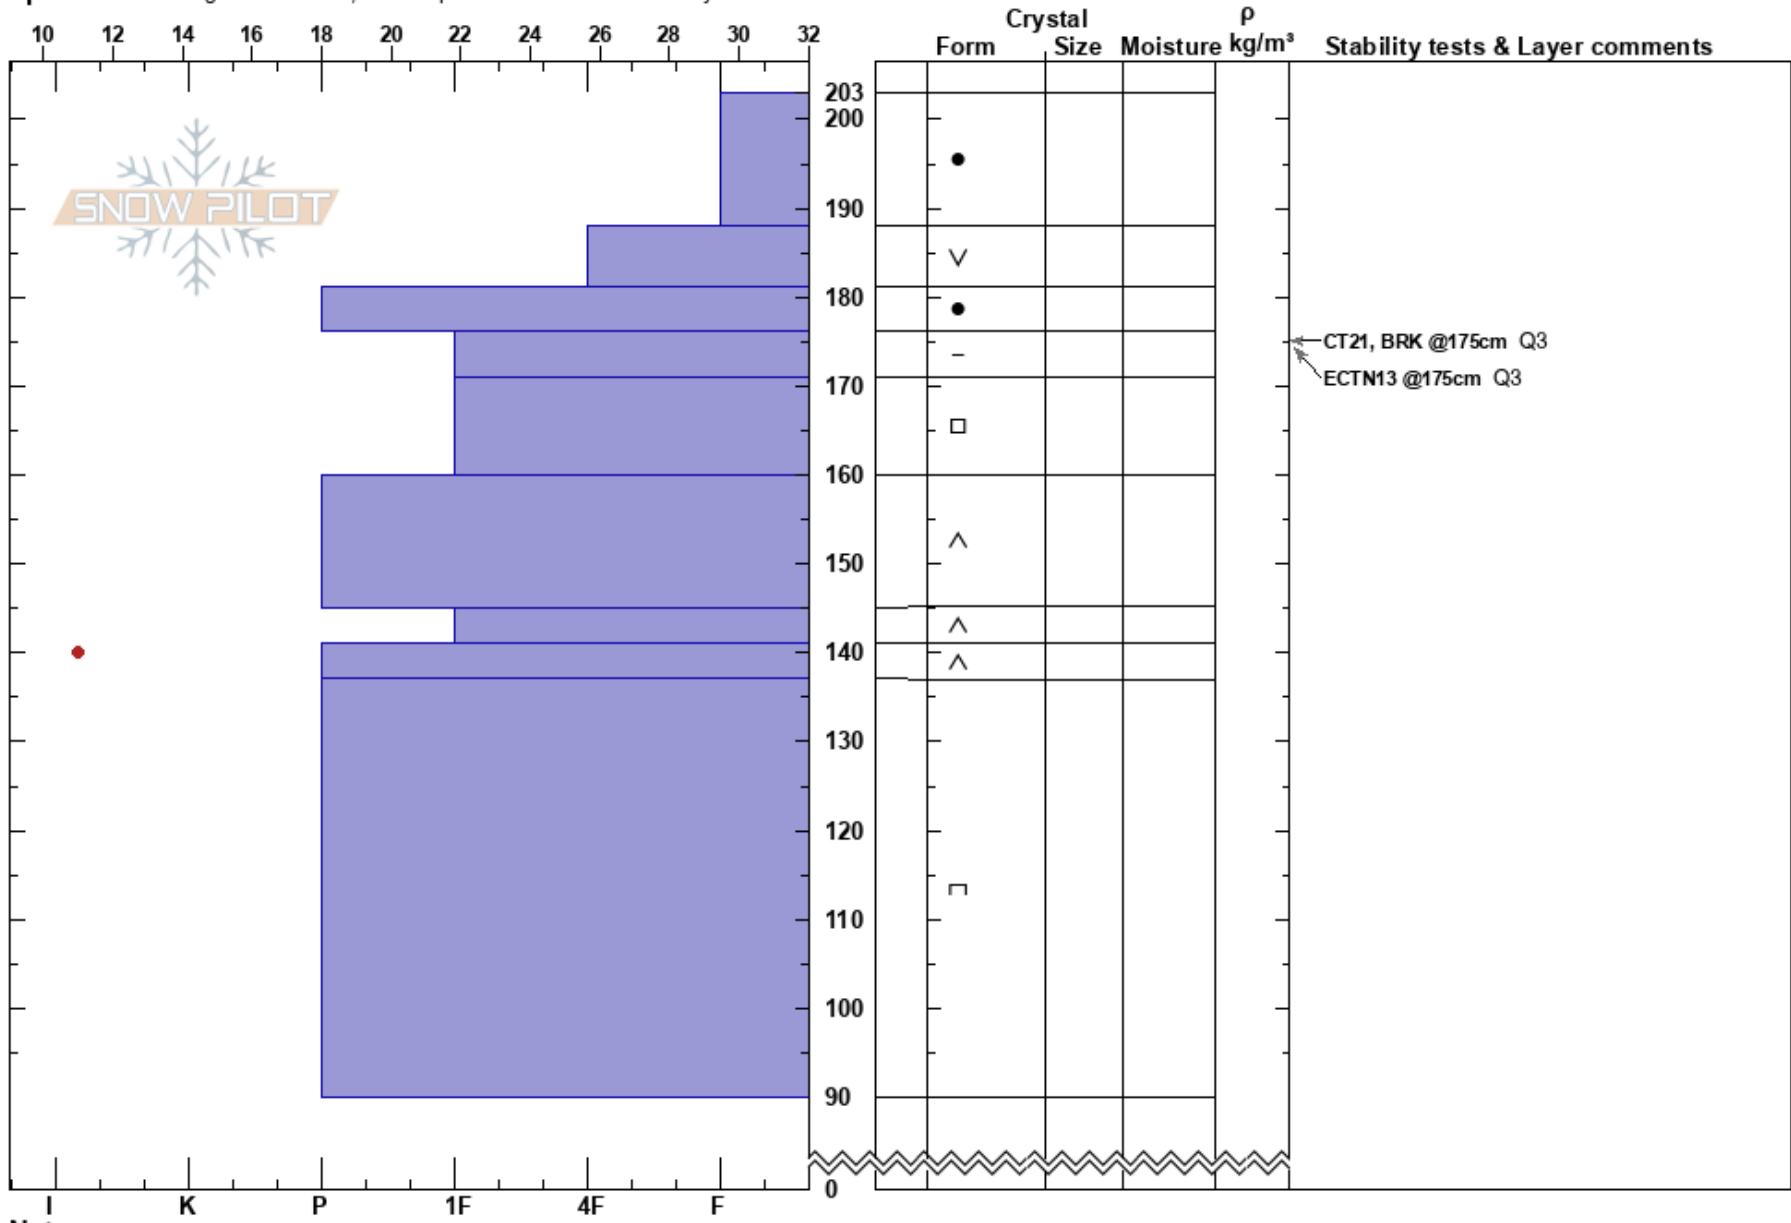

AVI 2: moondome cone Caitlin Colgin
 Mt Bachelor Area 02/18/2022 - 1:00am
 OR Co-ord: 43.98692N, -121.67629W
 Elevation: 7423 ft Slope Angle: 20°
 Aspect: 20° Wind Loading: previous
 Specifics: Pit dug in a Ski Area; Pit is representative of backcountry

Stability: HS:203
Air Temperature: 45°F **PF:** 10 181-176cm: Problematic layer
Sky Cover: FEW **PS:** 3
Precipitation: NO
Wind: NW Calm

Notes: Only in small specific pockets. Most had stabilised.