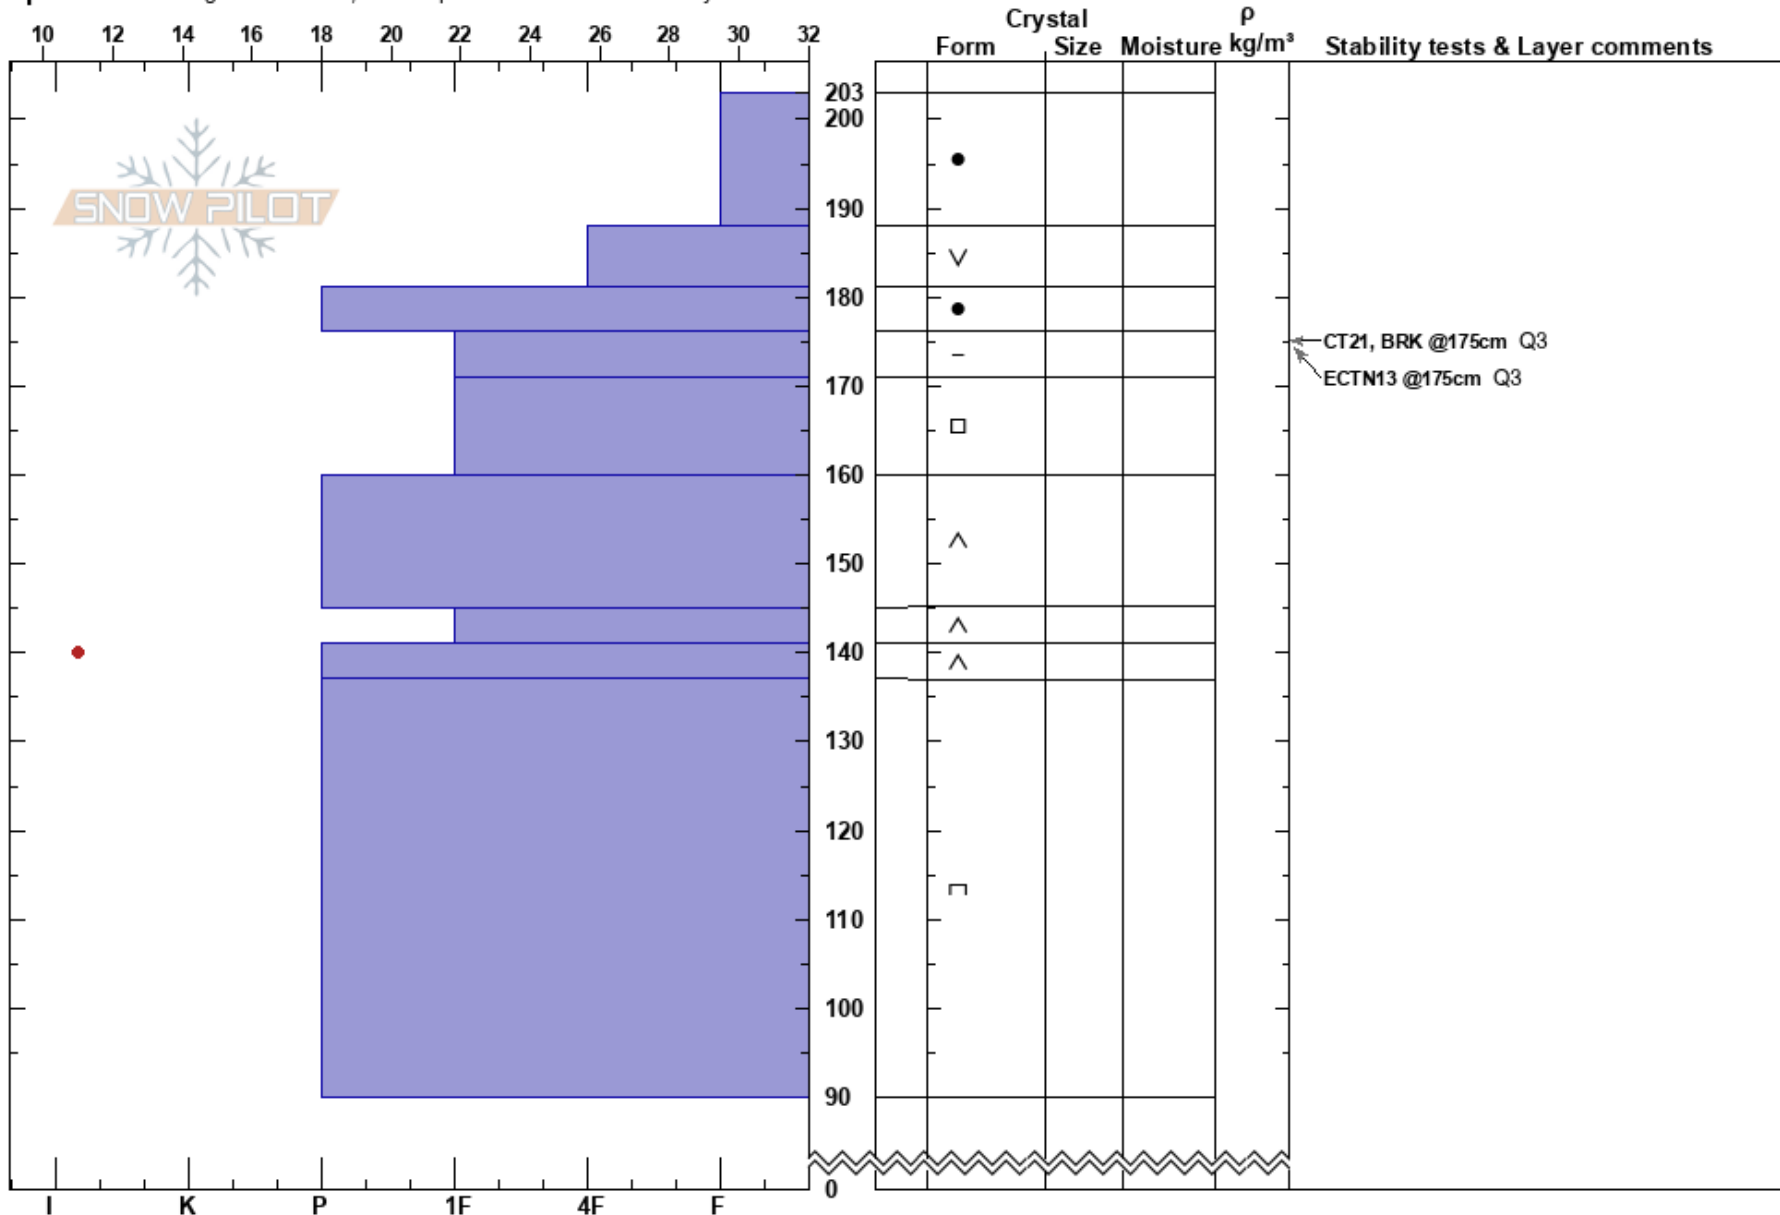

AVI 2: moondome cone Caitlin Colgin
 Mt Bachelor Area 02/18/2022 - 1:00am
 OR Co-ord: 43.98692N, -121.67629W
 Elevation: 7423 ft Slope Angle: 20°
 Aspect: 20° Wind Loading: previous
 Specifics: Pit dug in a Ski Area; Pit is representative of backcountry

Stability: HS:203
Air Temperature: 45°F **PF:** 10 181-176cm: Problematic layer
Sky Cover: FEW **PS:** 3
Precipitation: NO
Wind: NW Calm

Notes: Only in small specific pockets. Most had stabilised.