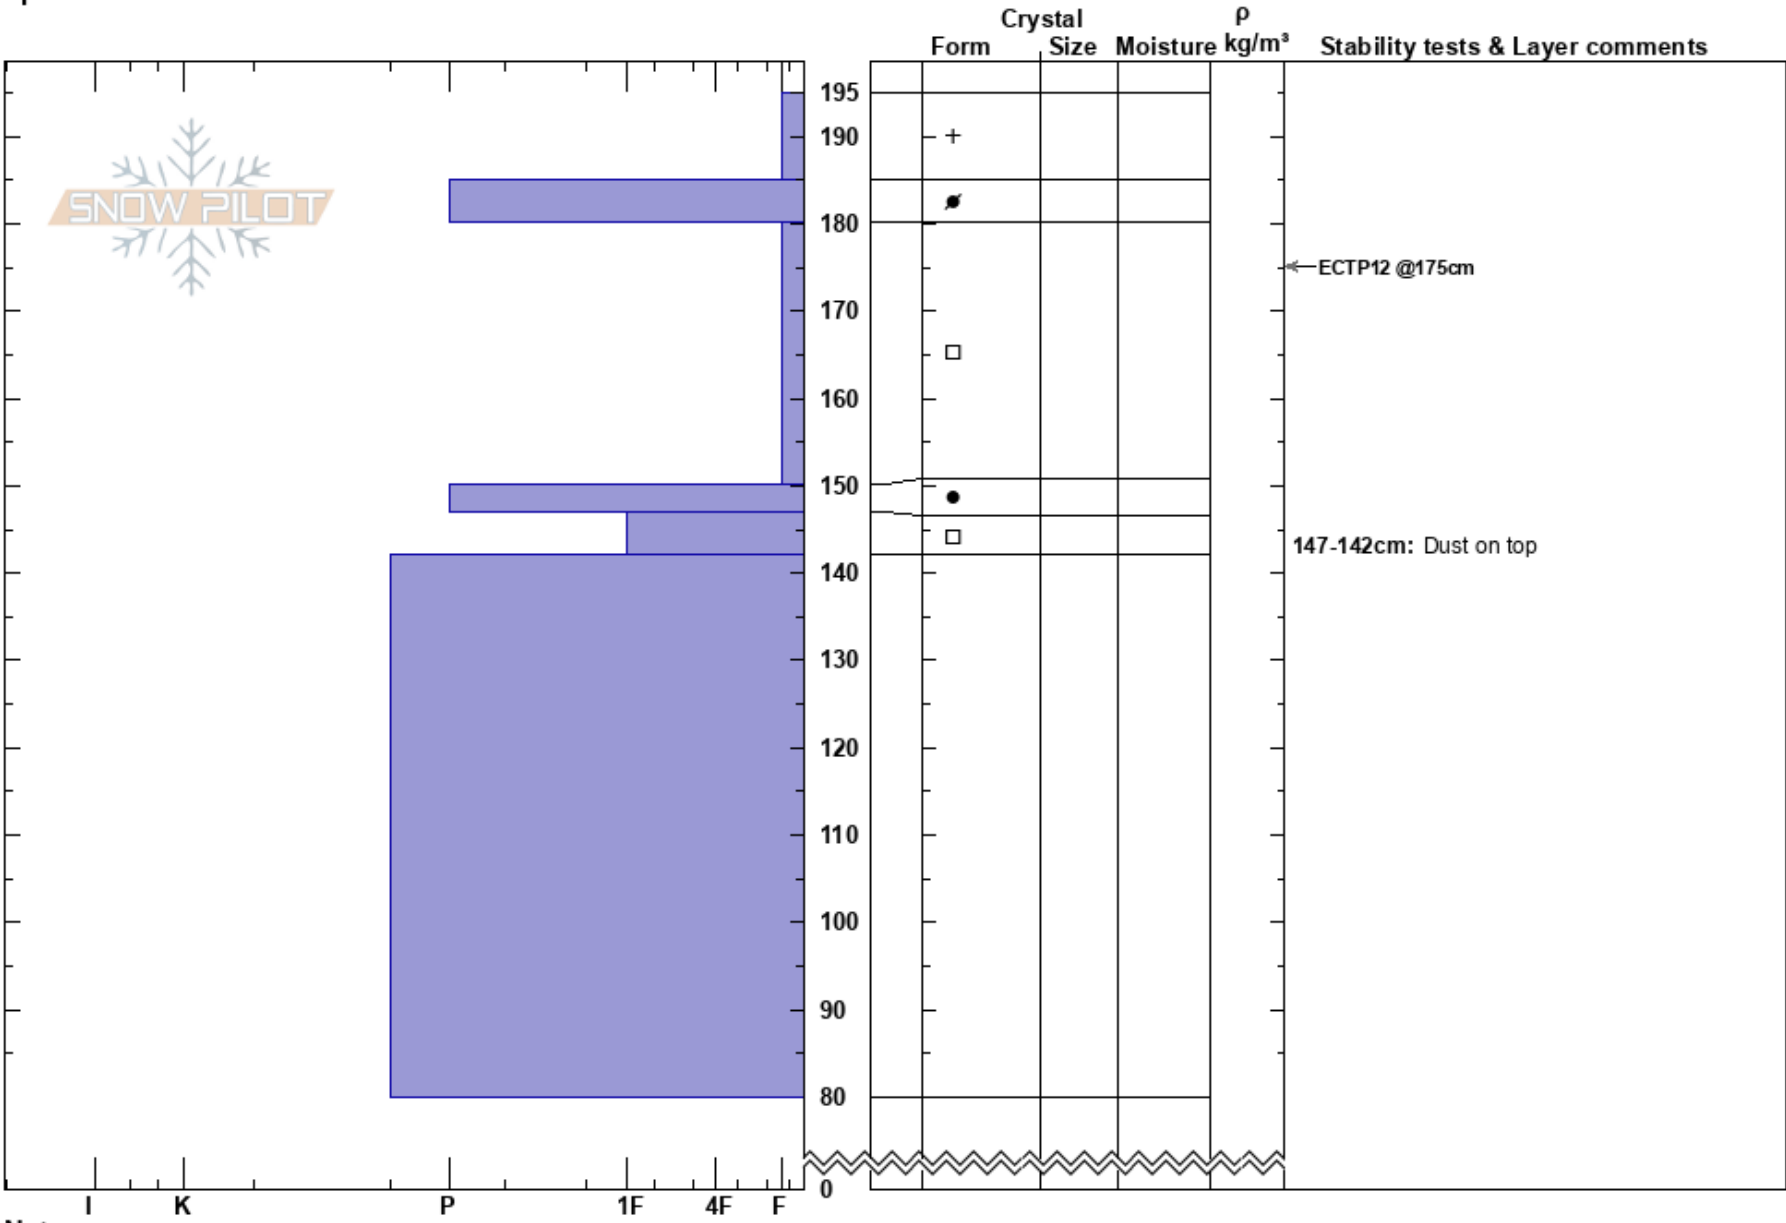

Meadow Mtn
 Front Range
 CO
Elevation: 10382 ft
Aspect: E
Specifics:

Ian Fowler
 02/22/2022 - 12:00pm
Co-ord: 13T 452341W 4446758N
Slope Angle: 7°
Wind Loading: yes

Stability:
Air Temperature: -5°C
Sky Cover: OVC
Precipitation: S-1
Wind: SW Moderate

HS: 195
Layer Notes:
 180-150cm: Problematic layer
 147-142cm: Dust on top

Notes: