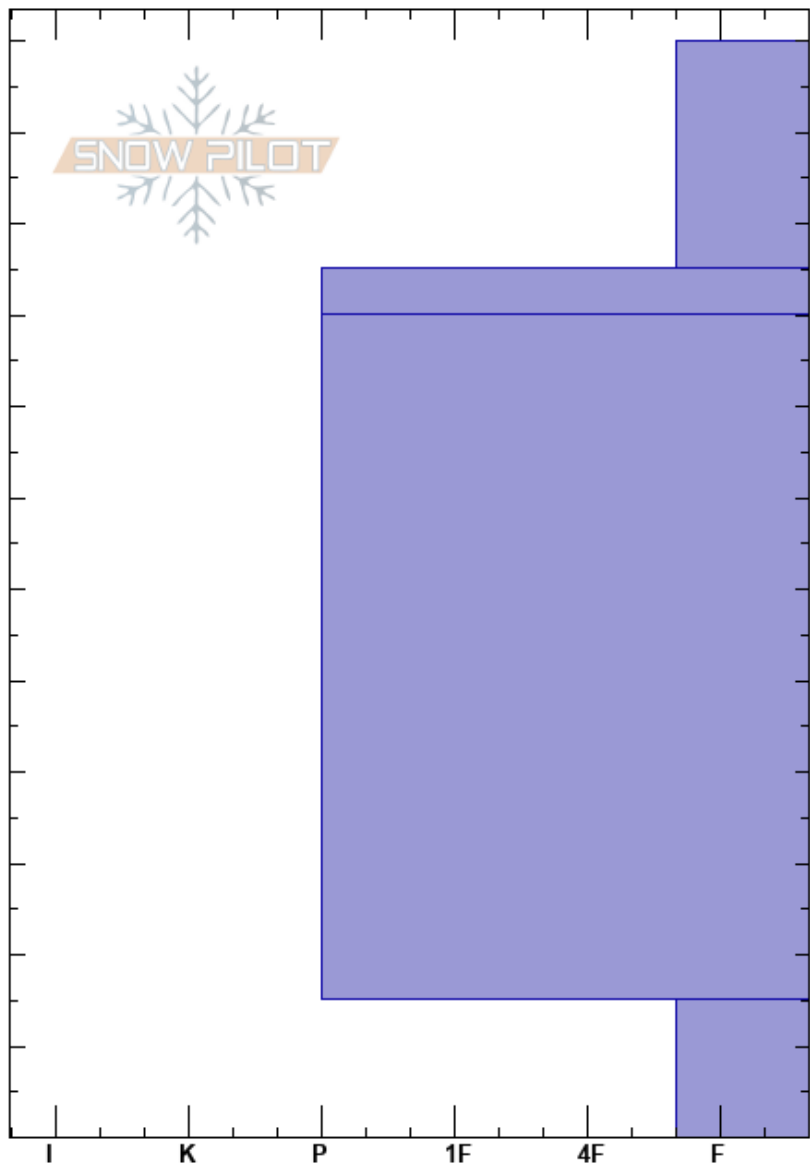

Emigrant SE Couloir
 Absaroka Range
 MT
Elevation: 9888 ft
Aspect: 140°
Specifics: We skied slope

Gabrielle Antonioli
 03/20/2020 - 12:00pm
Co-ord: 45.26141N, -110.70316W
Slope Angle: 35°
Wind Loading: previous

Stability: Good
Air Temperature: HS: 120
Sky Cover: SCT
Precipitation: NO
Wind: SW Calm
PF: 20 15-0cm: Problematic layer

Crystal Form	Crystal Size	Moisture	ρ kg/m ³	Stability tests & Layer comments
/				
⊙⊙				← ECTN2 @95cm O/N interface
⊙⊙ (B)				
^				