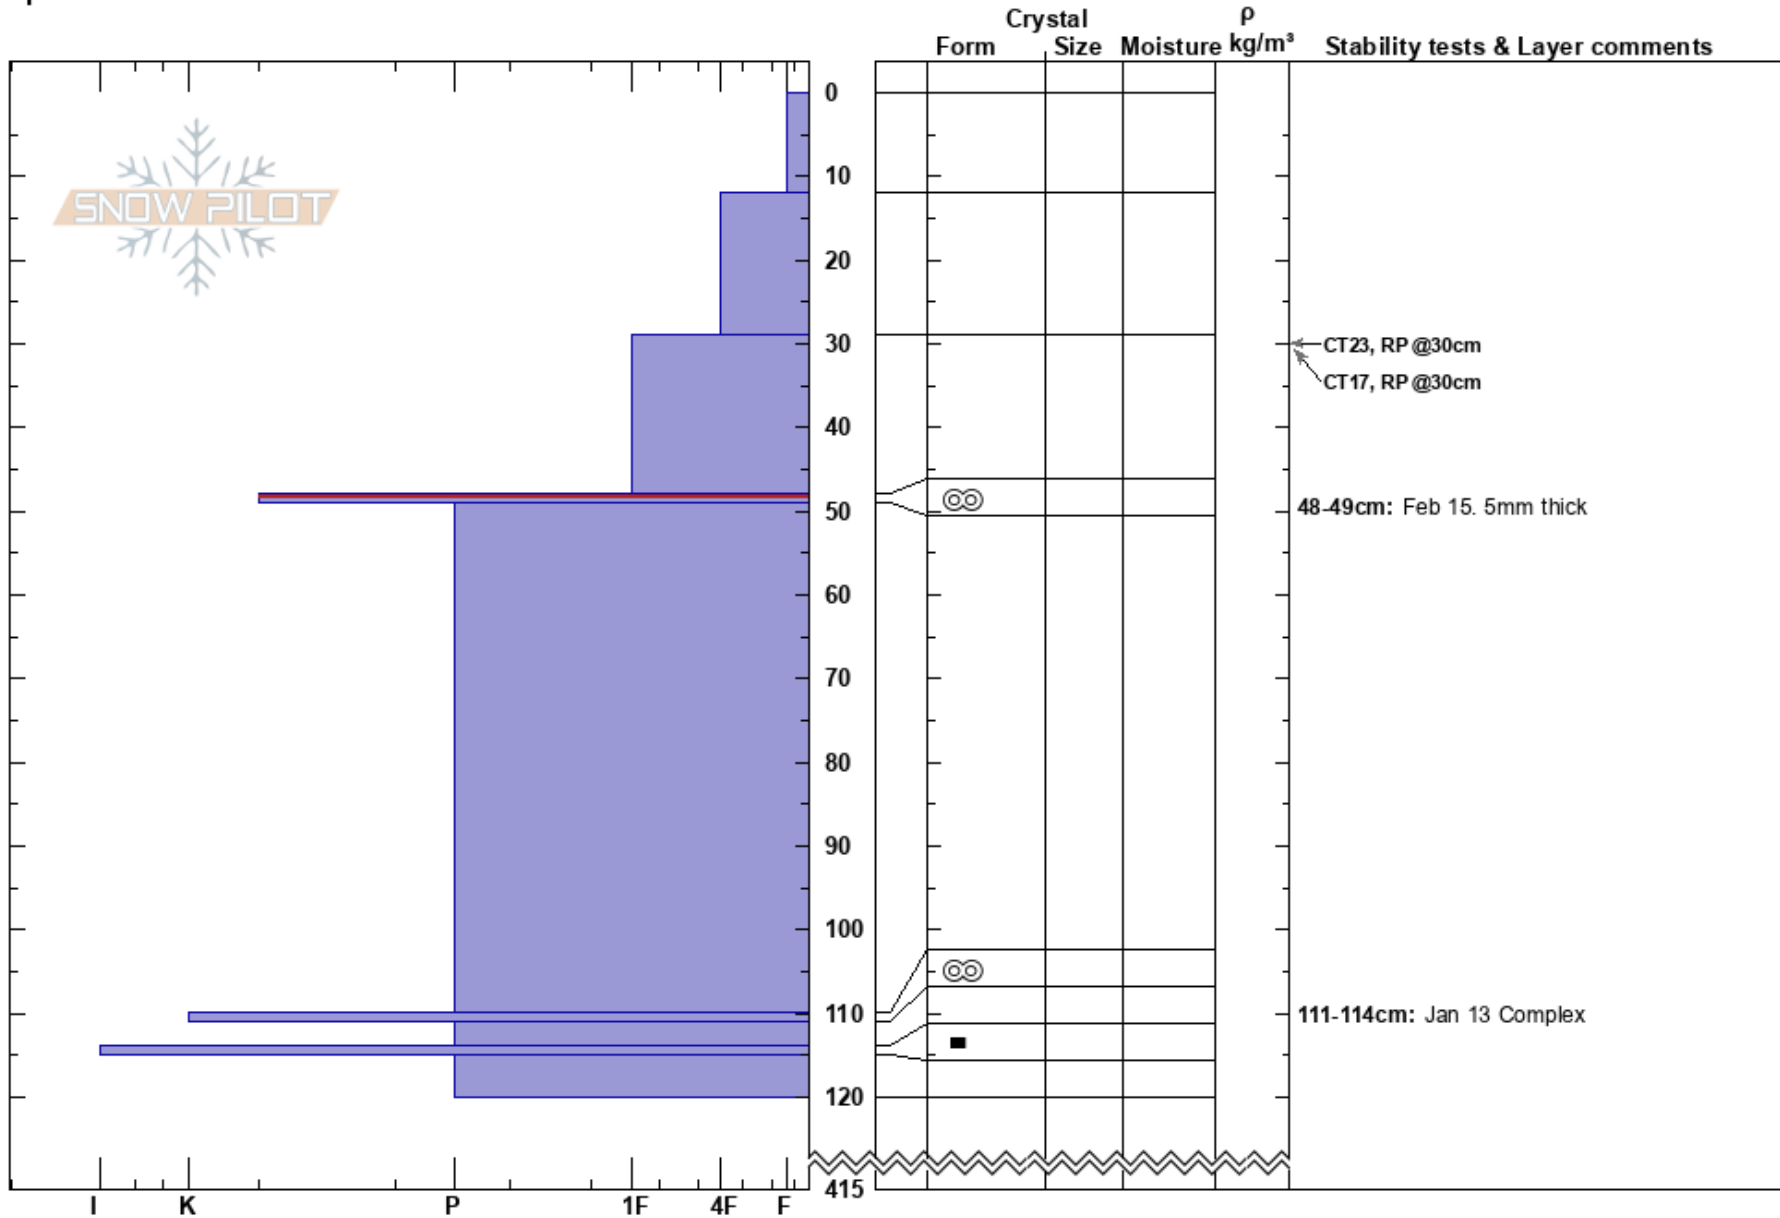

20220222 Boukra
 Monashee
 BC
 Elevation: 2270 m
 Aspect: N
 Specifics:

Monashee Powder
 22/02/2022 - 11:00
 Co-ord:
 Slope Angle: 25°
 Wind Loading: yes

Stability:
 Air Temperature: -20.8°C
 Sky Cover: CLR
 Precipitation: NO
 Wind: SE Light Breeze

HS:415
 48-49cm: Feb 15. 5mm thick
 48-49cm: Problematic layer
 111-114cm: Jan 13 Complex

Notes: