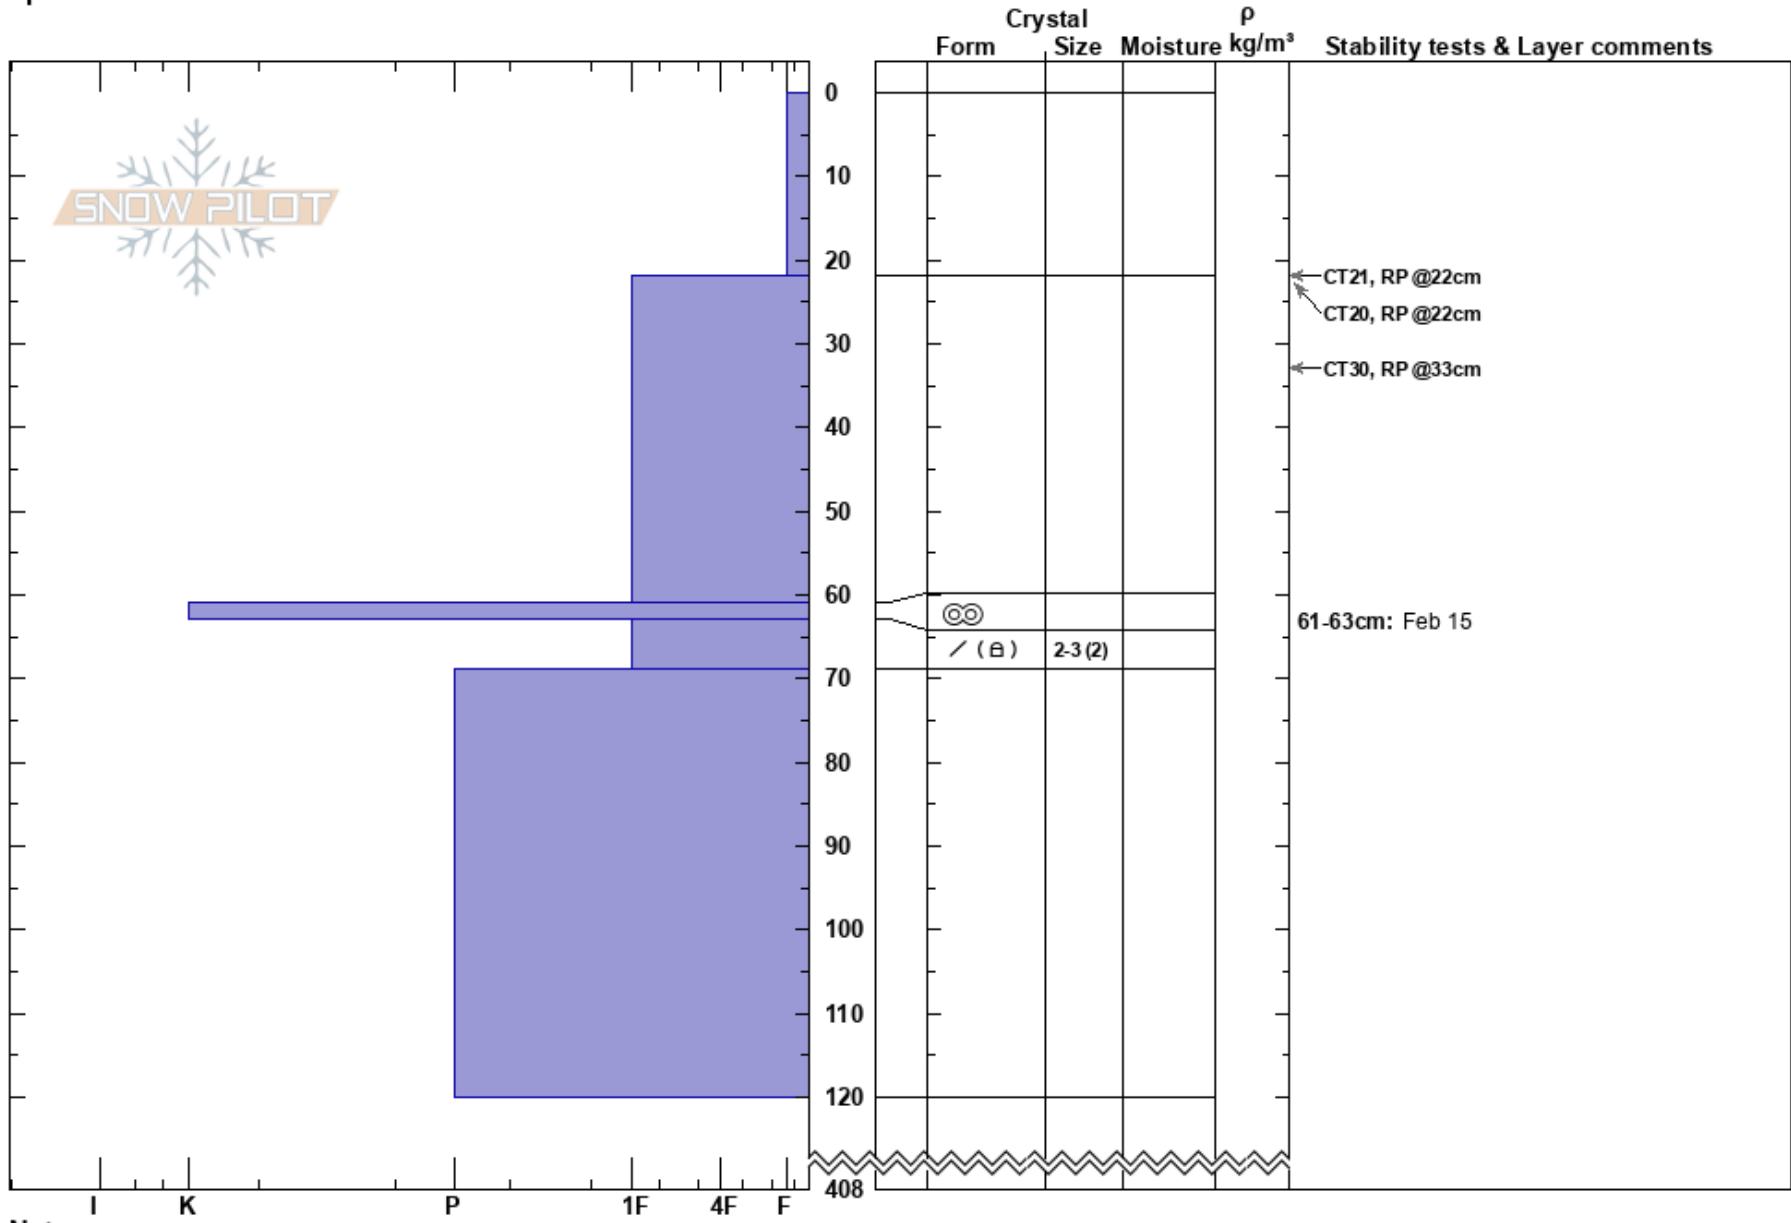

20220222 Alpha Female  
 Monashee  
 BC  
 Elevation: 2295 m  
 Aspect: S  
 Specifics:

Monashee Powder  
 22/02/2022 - 09:30  
 Co-ord:  
 Slope Angle: 30°  
 Wind Loading: yes

Stability:  
 Air Temperature: -20.9°C  
 Sky Cover: CLR  
 Precipitation: NO  
 Wind: NE Light Breeze

HS:408  
 61-63cm: Feb 15  
 61-63cm: Problematic layer

Notes: