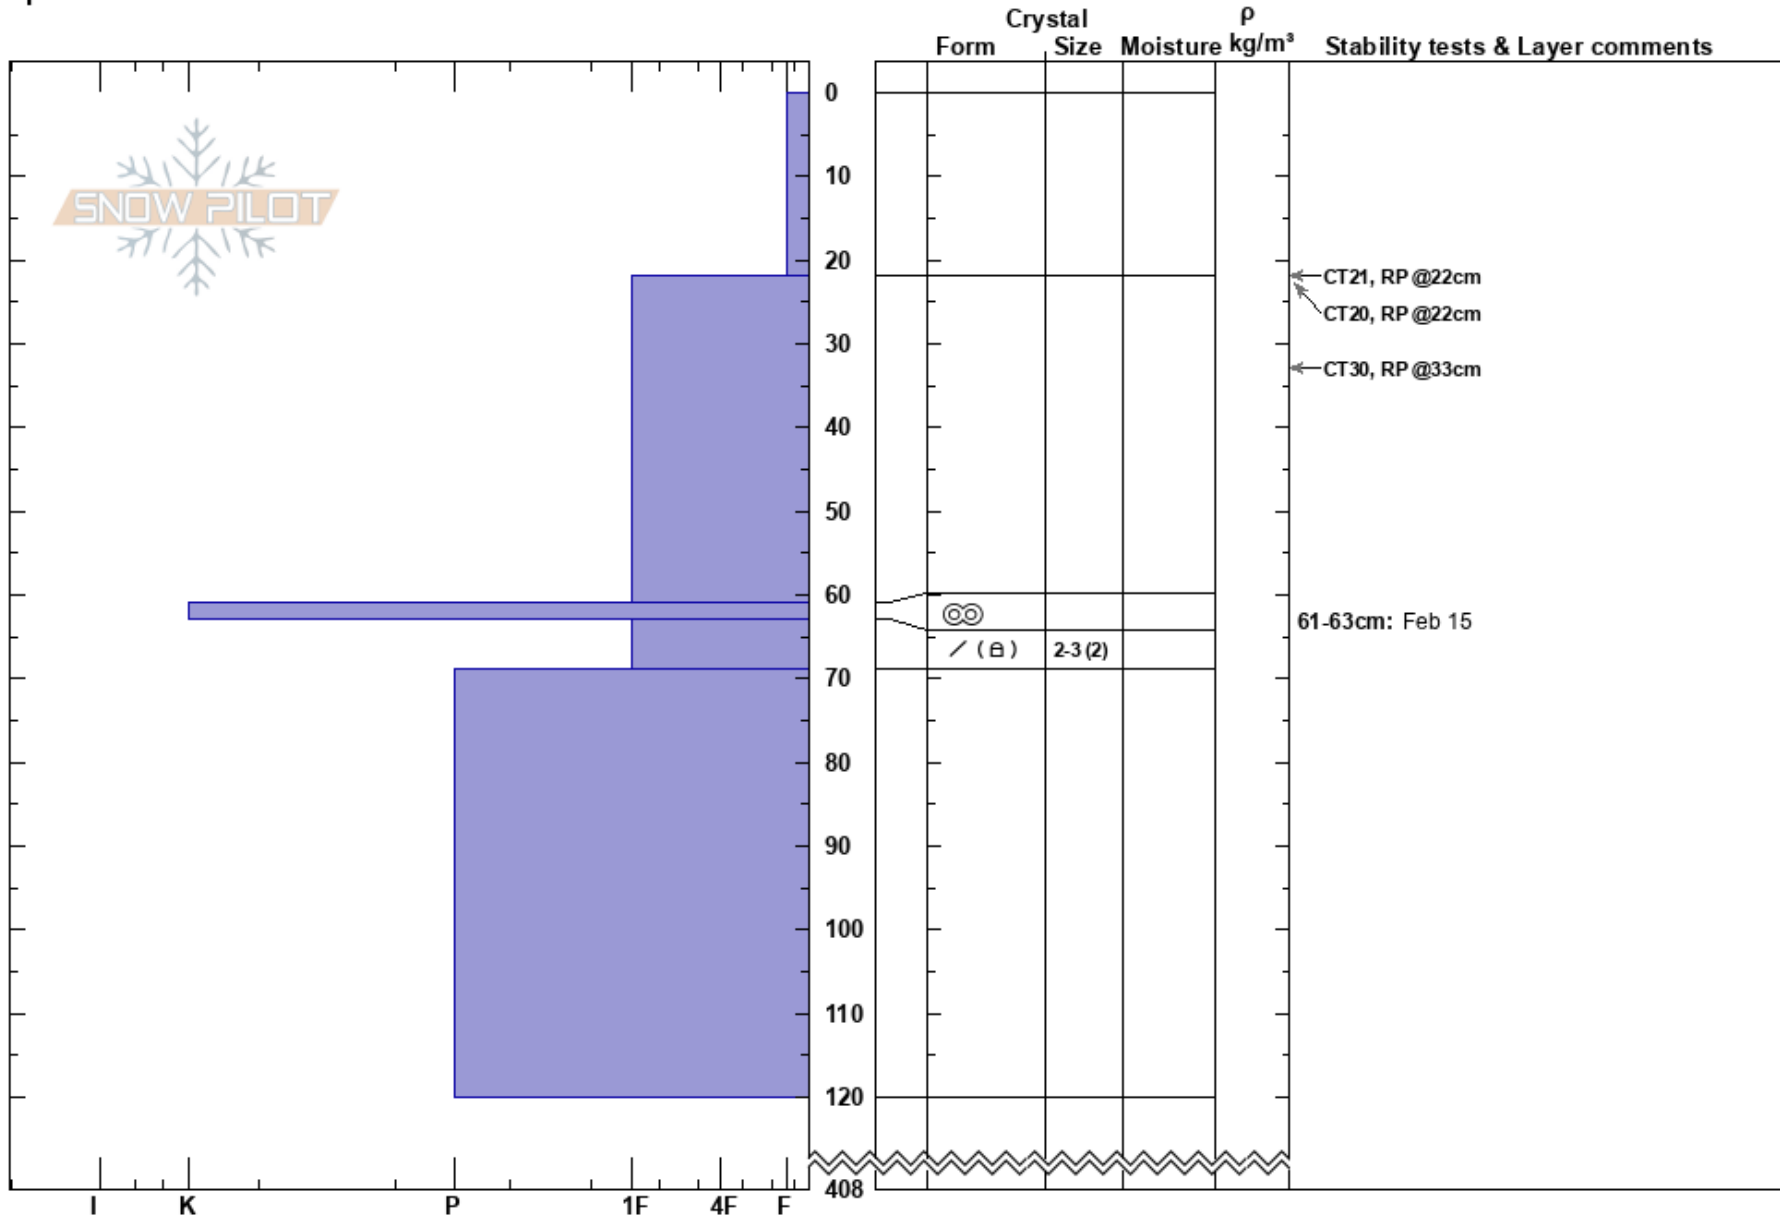

20220222 Alpha Female
 Monashee
 BC
 Elevation: 2295 m
 Aspect: S
 Specifics:

Monashee Powder
 22/02/2022 - 09:30
 Co-ord:
 Slope Angle: 30°
 Wind Loading: yes

Stability:
 Air Temperature: -20.9°C
 Sky Cover: CLR
 Precipitation: NO
 Wind: NE Light Breeze

HS:408
 61-63cm: Feb 15
 61-63cm: Problematic layer

Notes: