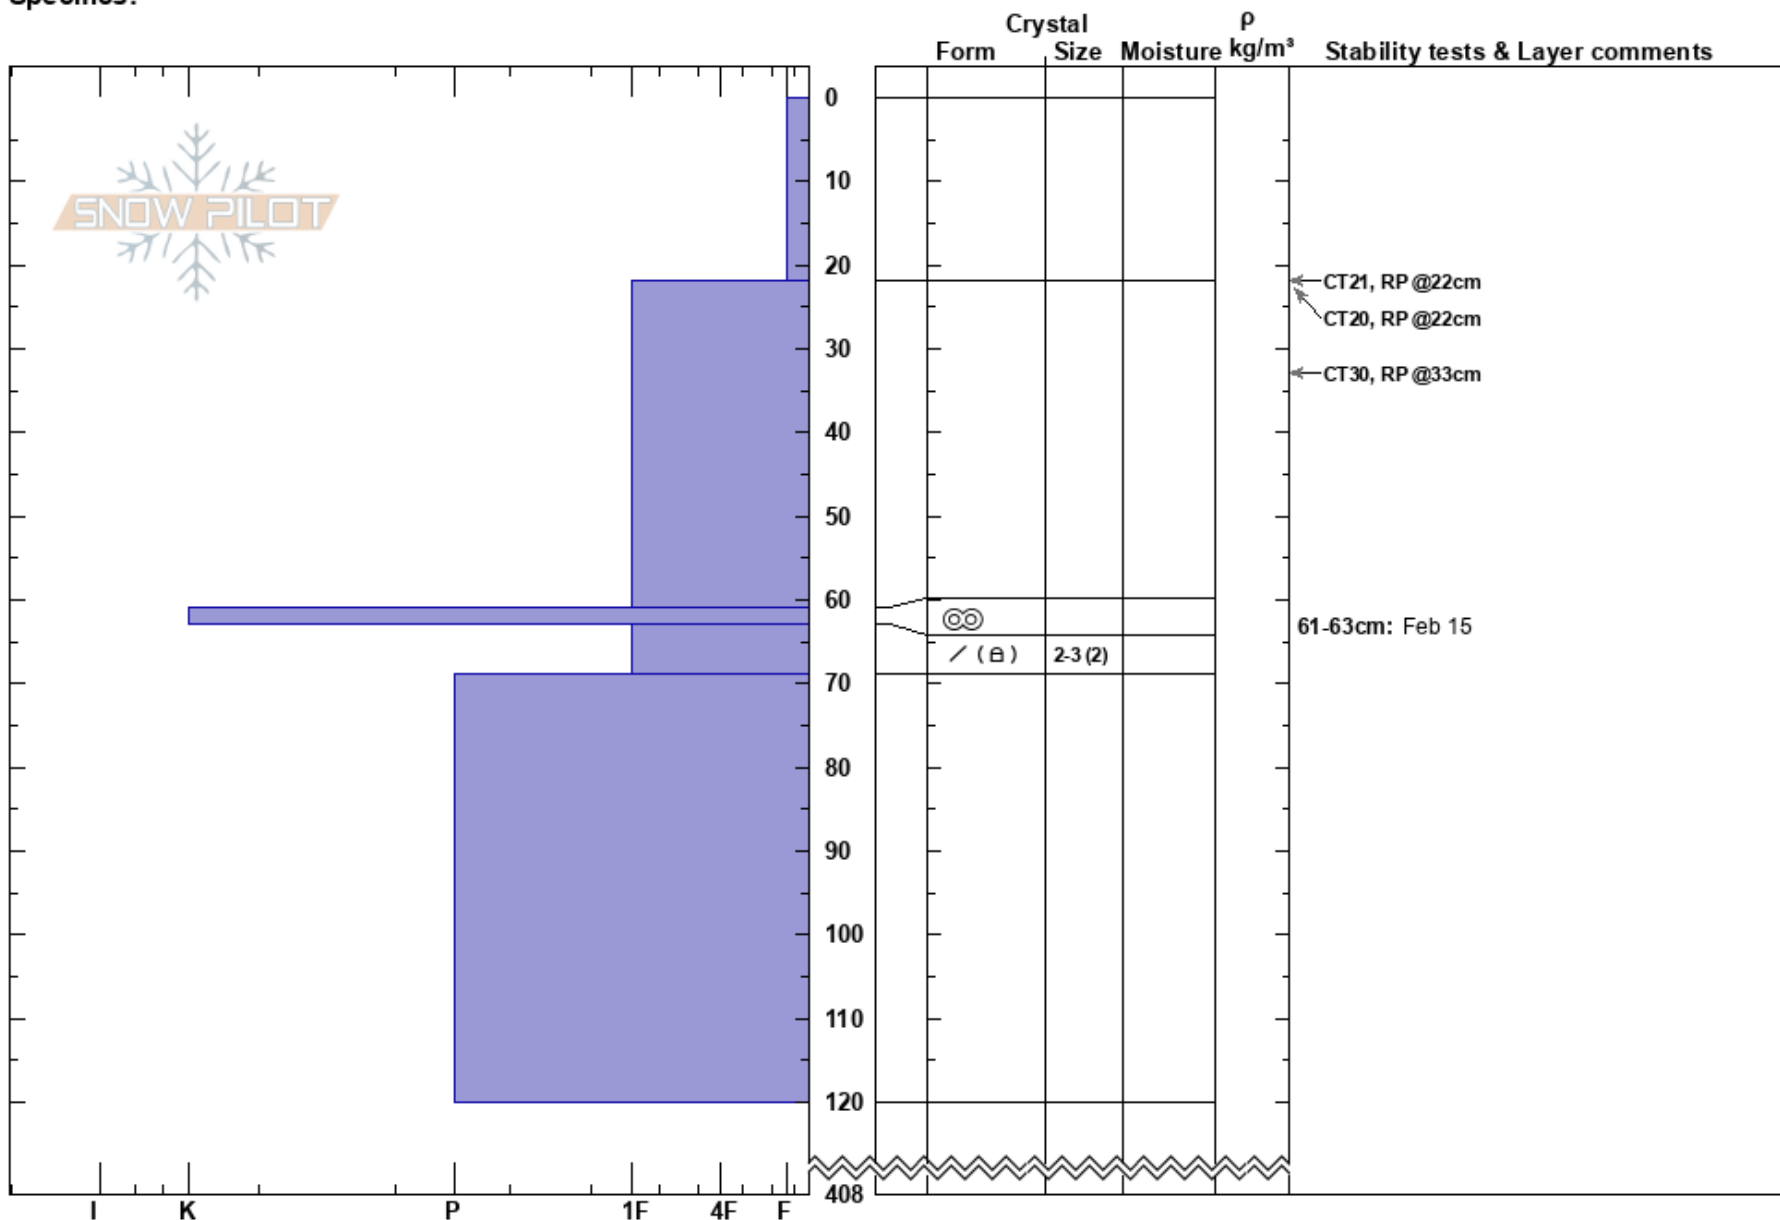

20220222 Alpha Female
 Monashee
 BC
 Elevation: 2295 m
 Aspect: S
 Specifics:

Monashee Powder
 22/02/2022 - 09:30
 Co-ord:
 Slope Angle: 30°
 Wind Loading: yes

Stability:
 Air Temperature: -20.9°C
 Sky Cover: CLR
 Precipitation: NO
 Wind: NE Light Breeze

HS:408
 61-63cm: Feb 15
 61-63cm: Problematic layer

Notes: